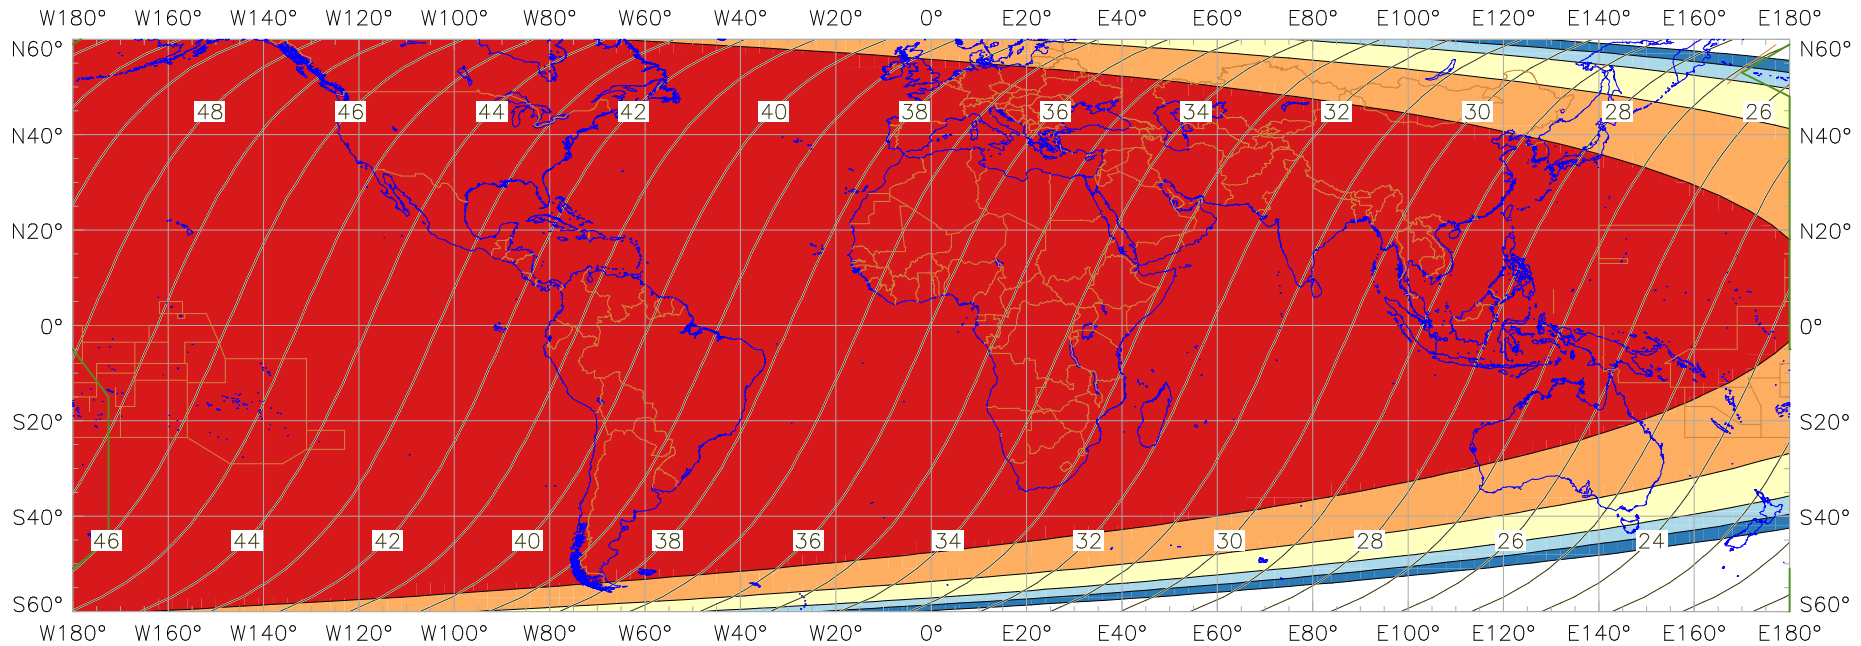

Visibility of the New Crescent Moon for 2020 June 22 (Dhu al-Qa'da 1441 AH)

New Moon occurred at 2020 June 21 at 06:41 UT

Age of the Moon in hours at the "Best time" ——— 20 ———

New Crescent Moon Visibility Key – Colour Coding of Shaded Areas

- | | | | |
|---|--|---|---|
|  | A – Easily visible to the naked eye |  | D – Will need optical aid to find the crescent moon |
|  | B – Visible to the naked eye under perfect conditions |  | E – Not visible with a conventional telescope |
|  | C – May need optical aid to find the crescent moon initially |  | F – Not visible – below the Danjon limit |
|  | Moon sets before the Sun |  | Moon prior to conjunction (new moon) |
|  | Predicted location of first visibility with the naked eye |  | Predicted location of first visibility with a telescope |