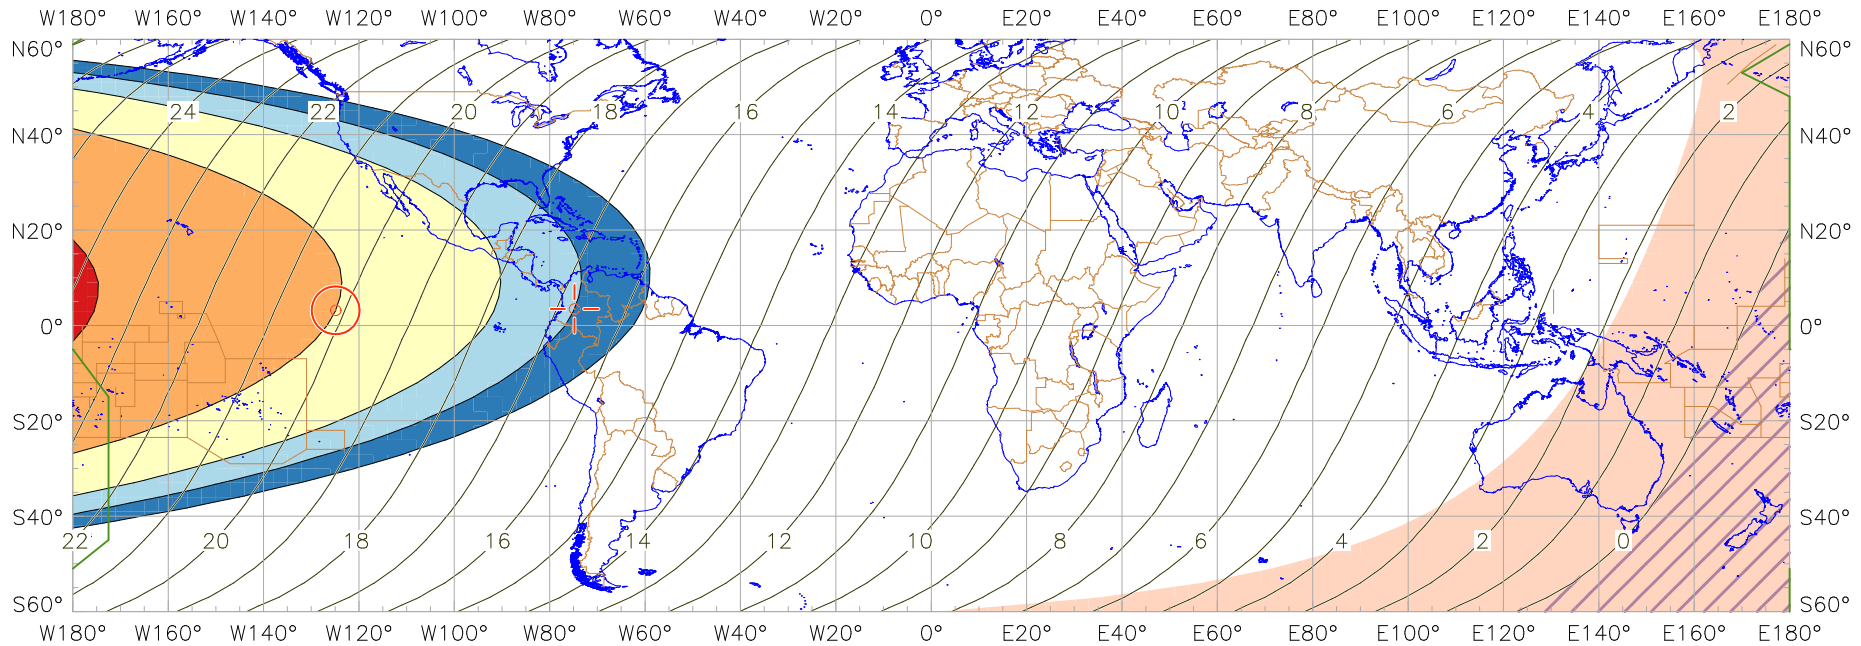

Visibility of the New Crescent Moon for 2020 June 21 (Dhu al-Qa'da 1441 AH)

New Moon occurred at 2020 June 21 at 06:41 UT

Age of the Moon at first visibility with the naked eye = 20.13 hours

Age of the Moon in hours at the "Best time" ——— 20 ———

Age of the Moon at first visibility with a telescope = 16.74 hours

New Crescent Moon Visibility Key – Colour Coding of Shaded Areas

- | | | | |
|---|--|---|---|
|  | A – Easily visible to the naked eye |  | D – Will need optical aid to find the crescent moon |
|  | B – Visible to the naked eye under perfect conditions |  | E – Not visible with a conventional telescope |
|  | C – May need optical aid to find the crescent moon initially |  | F – Not visible – below the Danjon limit |
|  | Moon sets before the Sun |  | Moon prior to conjunction (new moon) |
|  | Predicted location of first visibility with the naked eye |  | Predicted location of first visibility with a telescope |