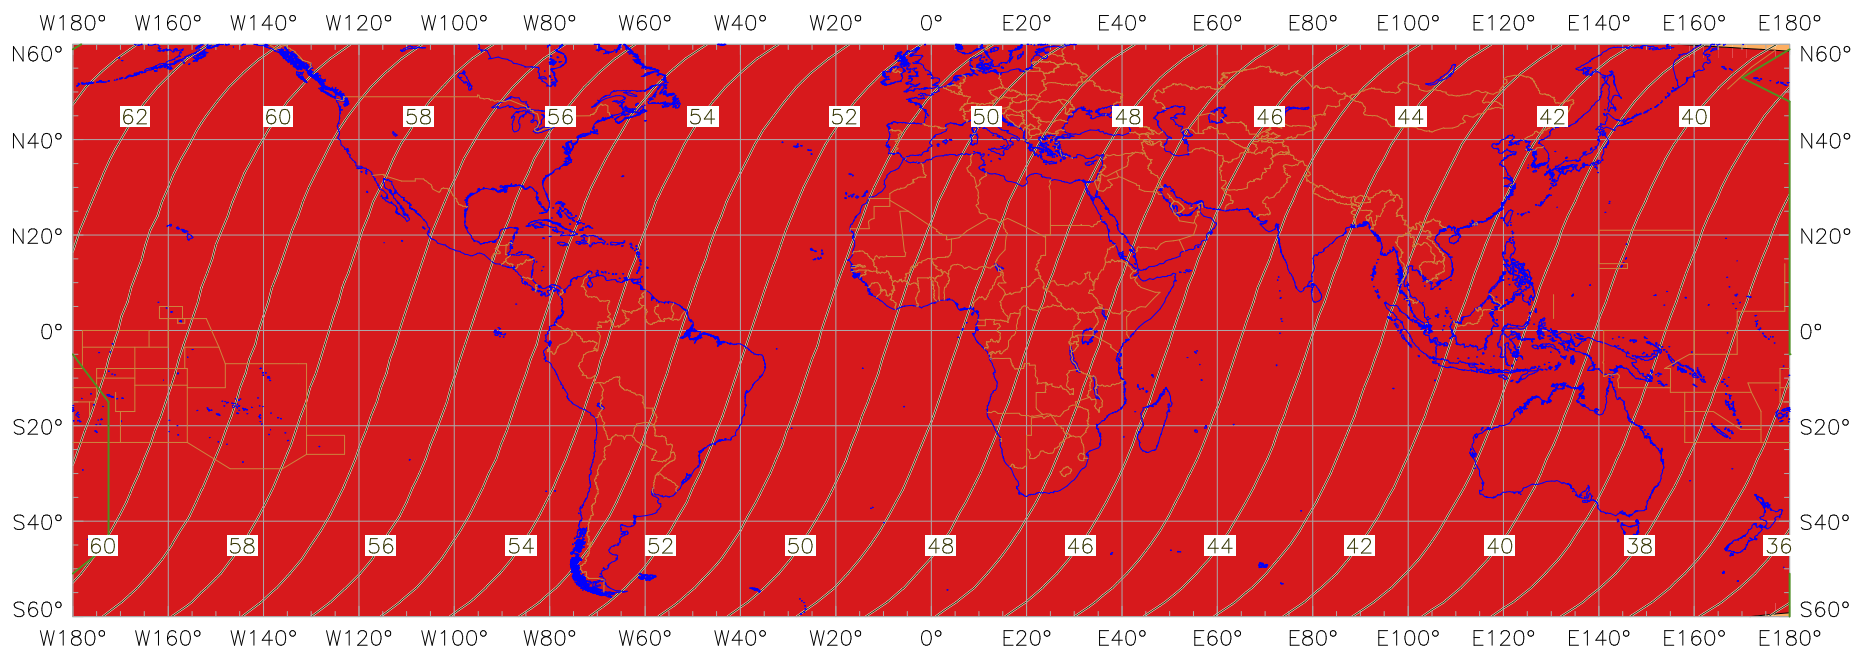

Visibility of the New Crescent Moon for 2020 July 22 (Dhu al-Hijja 1441 AH)

New Moon occurred at 2020 July 20 at 17:33 UT

Age of the Moon in hours at the "Best time" ———20———

New Crescent Moon Visibility Key – Colour Coding of Shaded Areas

- | | |
|--------------------------------------------------------------------------------------------------------------------------------------------------|-----------------------------------------------------------------------------------------------------------------------------------------------|
|  A – Easily visible to the naked eye |  D – Will need optical aid to find the crescent moon |
|  B – Visible to the naked eye under perfect conditions |  E – Not visible with a conventional telescope |
|  C – May need optical aid to find the crescent moon initially |  F – Not visible – below the Danjon limit |
|  Moon sets before the Sun |  Moon prior to conjunction (new moon) |
|  Predicted location of first visibility with the naked eye |  Predicted location of first visibility with a telescope |