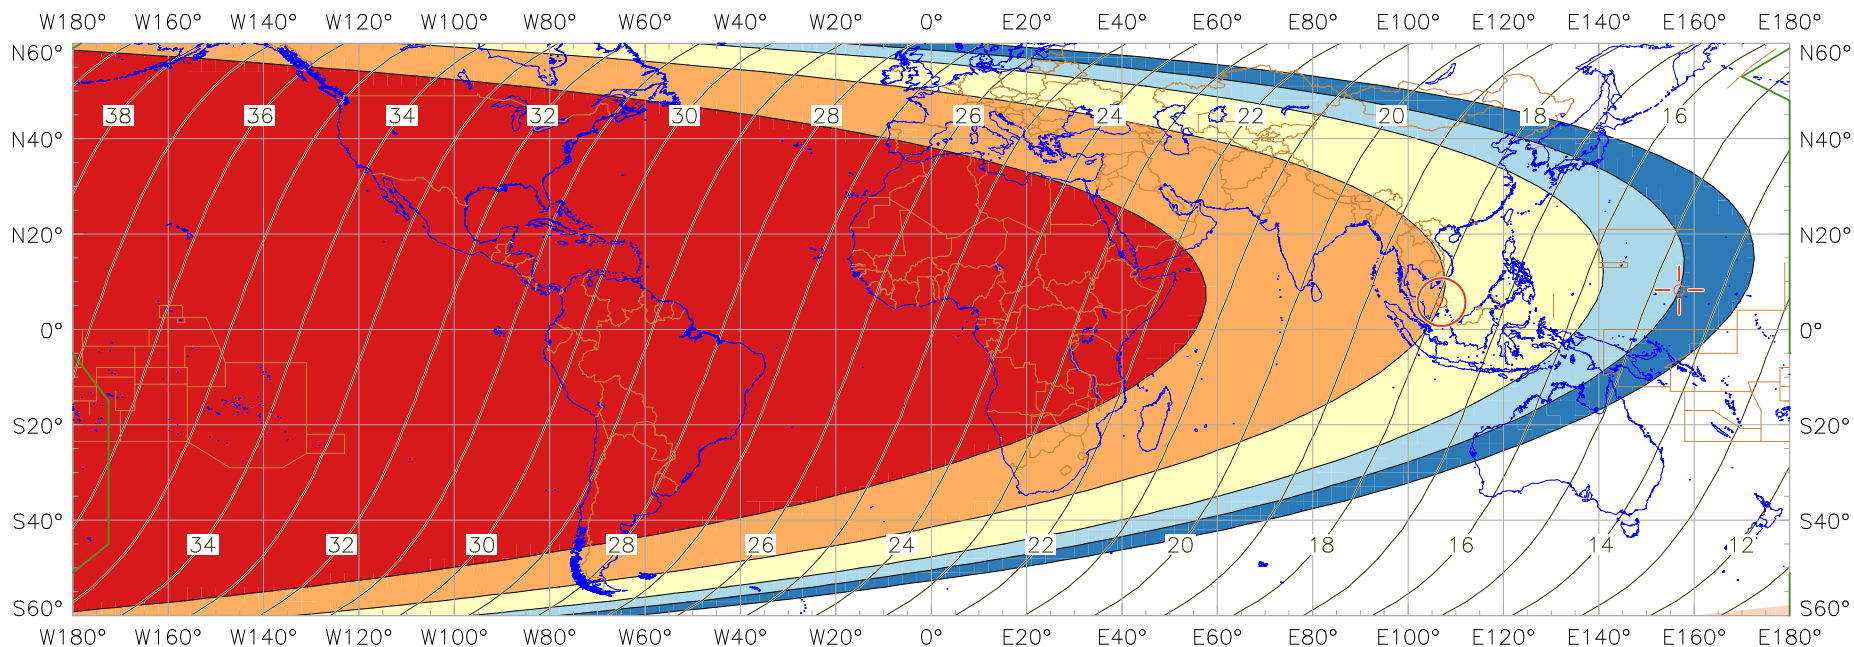

### Visibility of the New Crescent Moon for 2020 July 21 (Dhu al-Hijja 1441 AH)

New Moon occurred at 2020 July 20 at 17:33 UT  
 Age of the Moon at first visibility with the naked eye = 17.92 hours

Age of the Moon in hours at the "Best time" ——— 20 ———  
 Age of the Moon at first visibility with a telescope = 14.60 hours

#### New Crescent Moon Visibility Key – Colour Coding of Shaded Areas

- |   |  |   |   |
|---|--|---|---|
|  | A – Easily visible to the naked eye                          |  | D – Will need optical aid to find the crescent moon     |
|  | B – Visible to the naked eye under perfect conditions        |  | E – Not visible with a conventional telescope           |
|  | C – May need optical aid to find the crescent moon initially |  | F – Not visible – below the Danjon limit                |
|  | Moon sets before the Sun                                     |  | Moon prior to conjunction (new moon)                    |
|  | Predicted location of first visibility with the naked eye    |  | Predicted location of first visibility with a telescope |