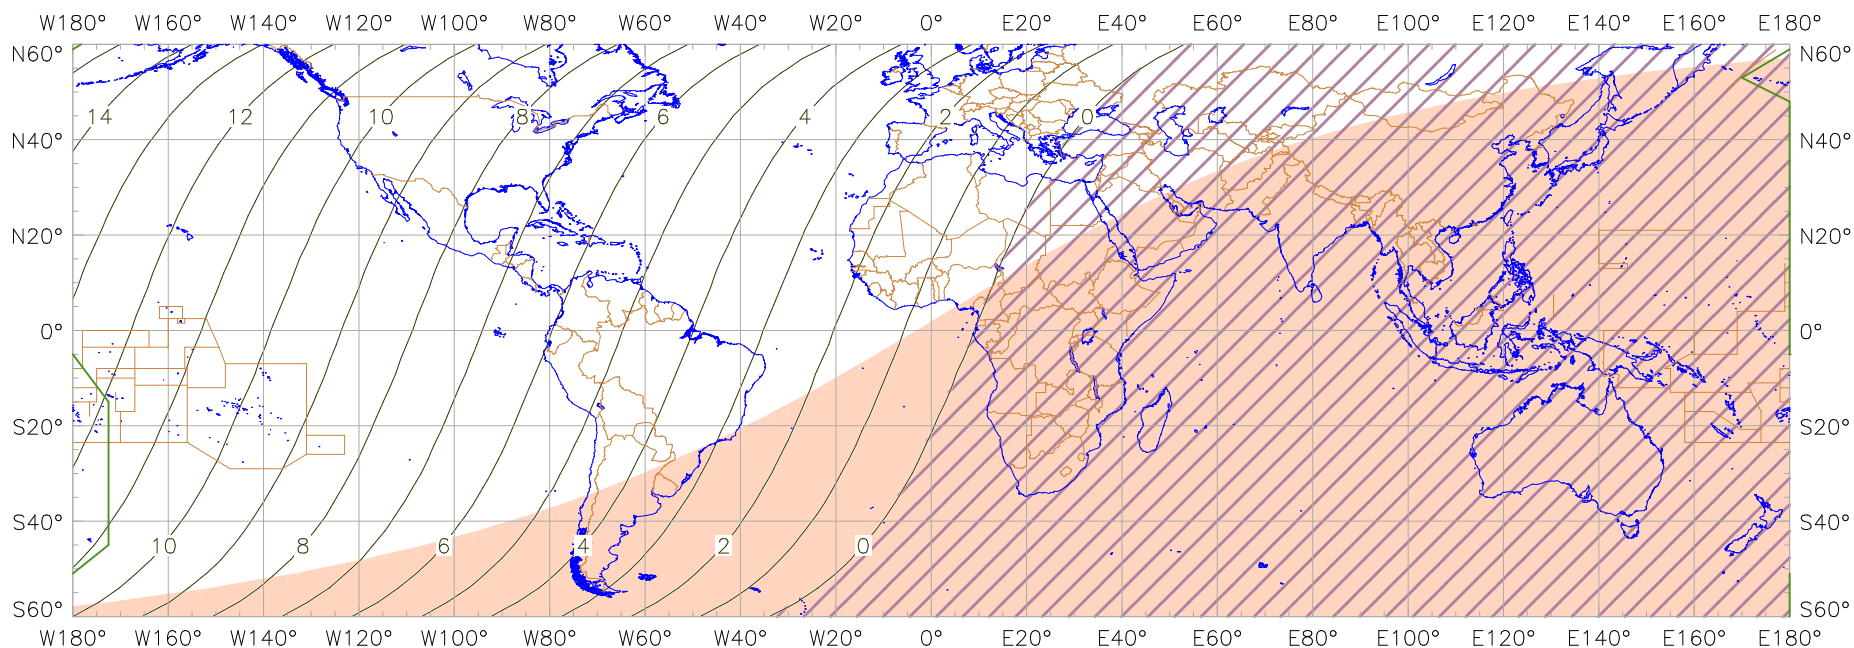

### Visibility of the New Crescent Moon for 2020 July 20 (Dhu al-Hijja 1441 AH)

New Moon occurred at 2020 July 20 at 17:33 UT

Age of the Moon in hours at the "Best time" ————20———

#### New Crescent Moon Visibility Key – Colour Coding of Shaded Areas

- |   |  |   |   |
|---|--|---|---|
|  | A – Easily visible to the naked eye                          |  | D – Will need optical aid to find the crescent moon     |
|  | B – Visible to the naked eye under perfect conditions        |  | E – Not visible with a conventional telescope           |
|  | C – May need optical aid to find the crescent moon initially |  | F – Not visible – below the Danjon limit                |
|  | Moon sets before the Sun                                     |  | Moon prior to conjunction (new moon)                    |
|  | Predicted location of first visibility with the naked eye    |  | Predicted location of first visibility with a telescope |