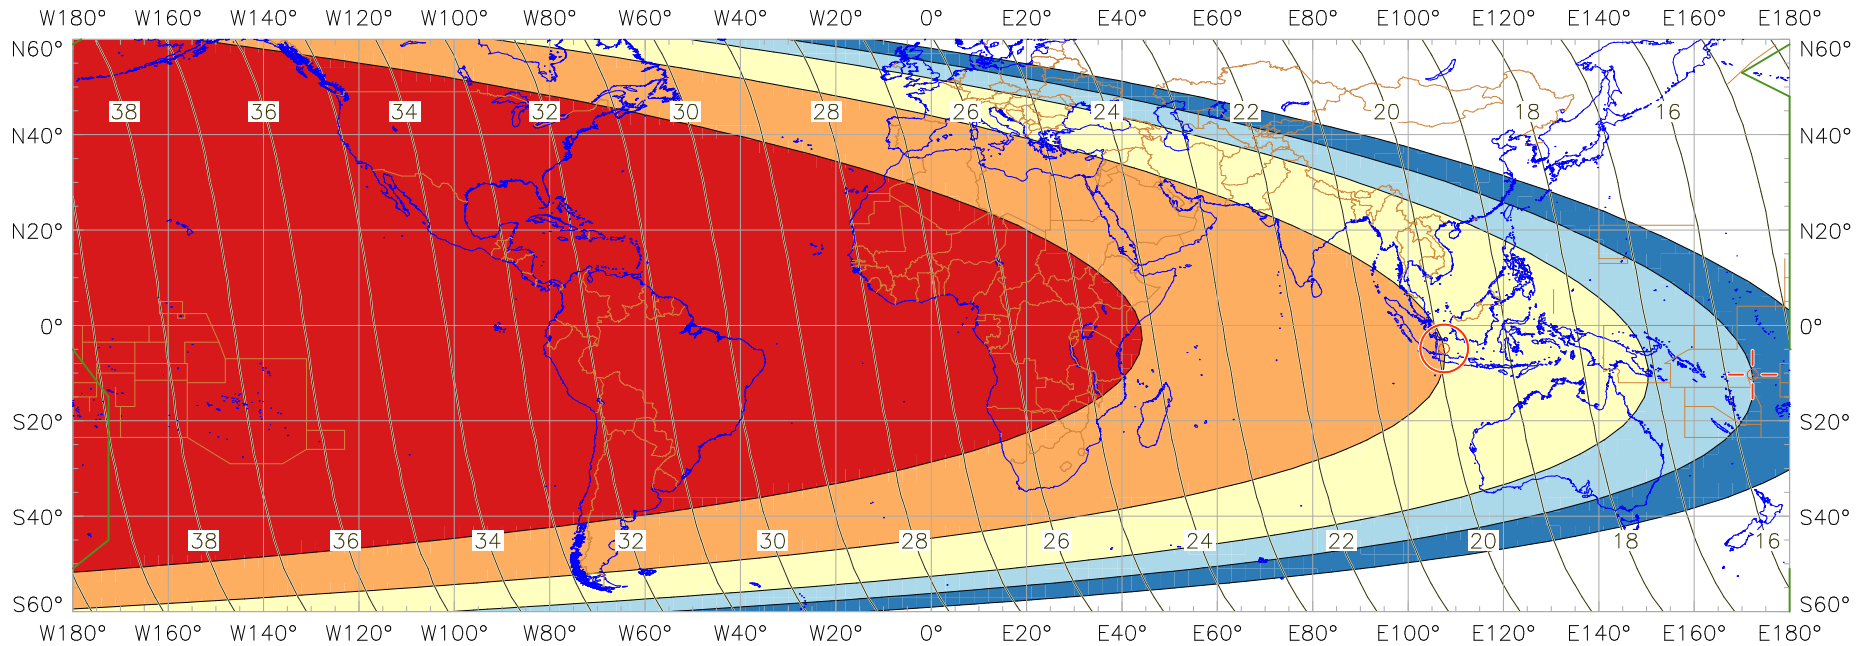

Visibility of the New Crescent Moon for 2020 February 24 (Rajab 1441 AH)

New Moon occurred at 2020 February 23 at 15:32 UT
 Age of the Moon at first visibility with the naked eye = 19.91 hours

Age of the Moon in hours at the "Best time" ——— 20 ———
 Age of the Moon at first visibility with a telescope = 15.61 hours

New Crescent Moon Visibility Key – Colour Coding of Shaded Areas

- | | |
|---|---|
| <ul style="list-style-type: none"> A – Easily visible to the naked eye B – Visible to the naked eye under perfect conditions C – May need optical aid to find the crescent moon initially Moon sets before the Sun Predicted location of first visibility with the naked eye | <ul style="list-style-type: none"> D – Will need optical aid to find the crescent moon E – Not visible with a conventional telescope F – Not visible – below the Danjon limit Moon prior to conjunction (new moon) Predicted location of first visibility with a telescope |
|---|---|