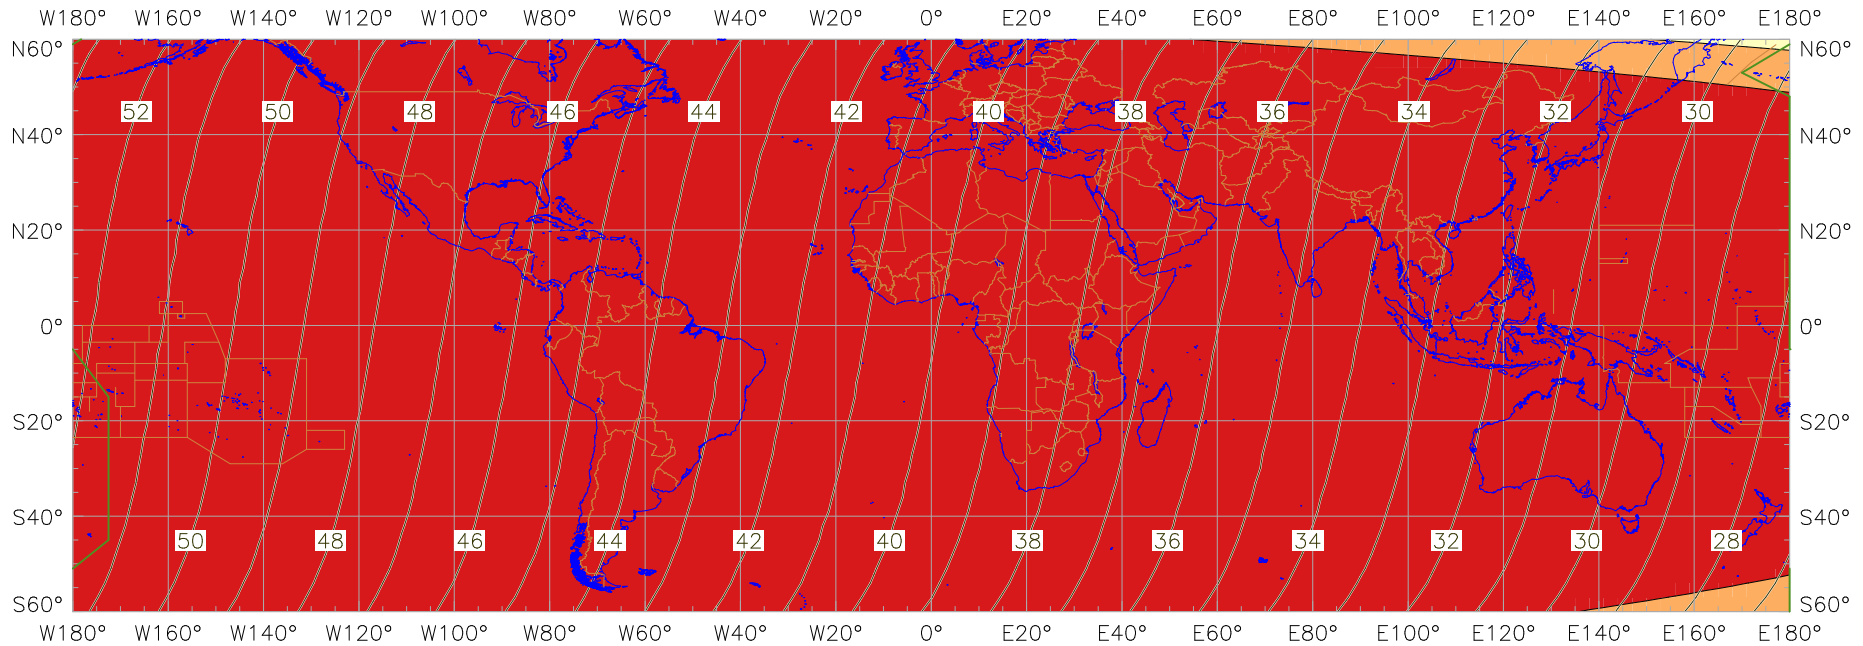

Visibility of the New Crescent Moon for 2020 August 20 (Muharram 1442 AH)

New Moon occurred at 2020 August 19 at 02:42 UT

Age of the Moon in hours at the "Best time" ———20———

New Crescent Moon Visibility Key – Colour Coding of Shaded Areas

- | | | | |
|---|--|---|---|
|  | A – Easily visible to the naked eye |  | D – Will need optical aid to find the crescent moon |
|  | B – Visible to the naked eye under perfect conditions |  | E – Not visible with a conventional telescope |
|  | C – May need optical aid to find the crescent moon initially |  | F – Not visible – below the Danjon limit |
|  | Moon sets before the Sun |  | Moon prior to conjunction (new moon) |
|  | Predicted location of first visibility with the naked eye |  | Predicted location of first visibility with a telescope |