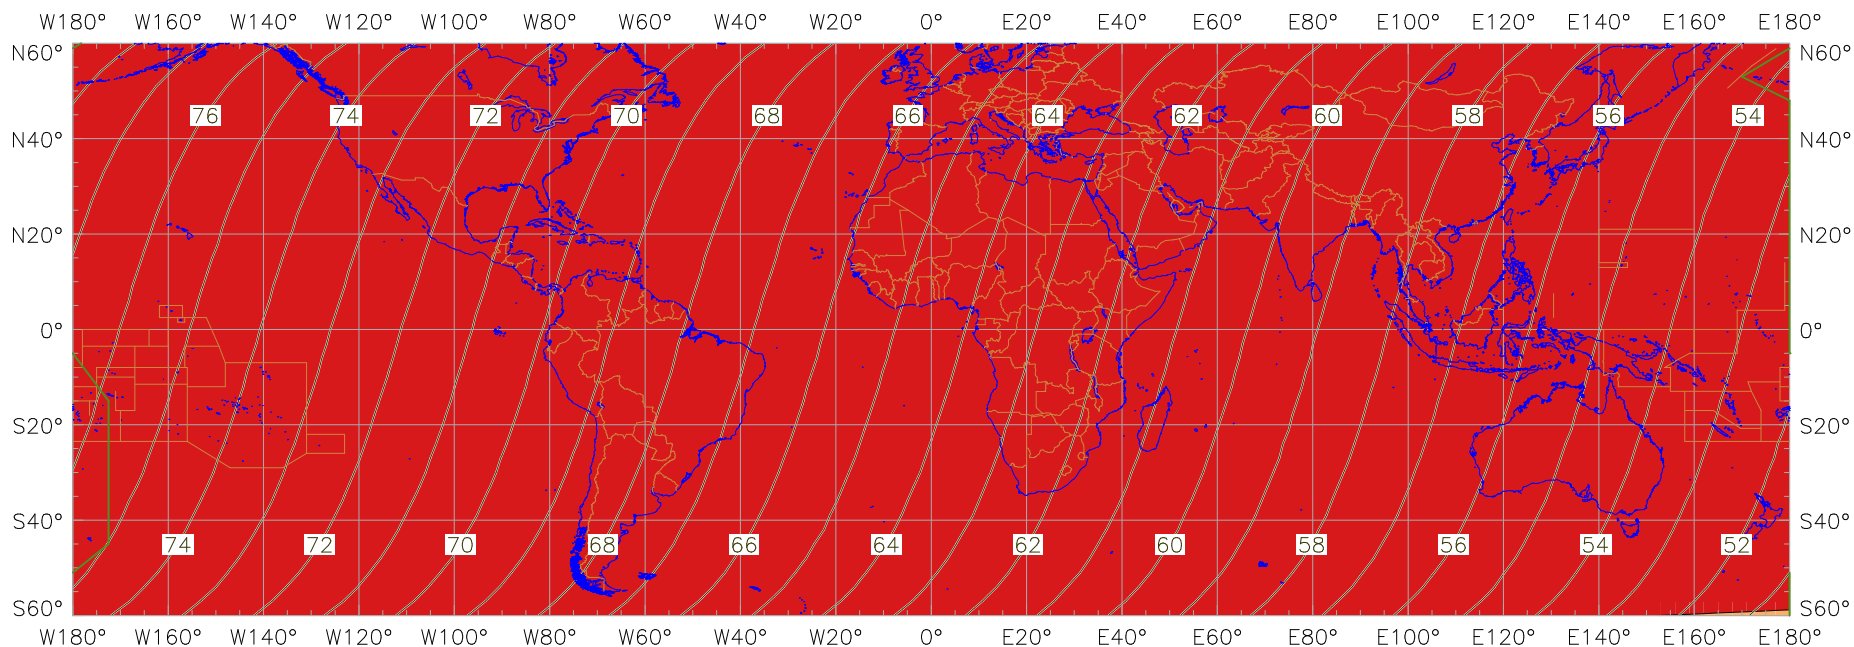

Visibility of the New Crescent Moon for 2020 April 25 (Ramadan 1441 AH)

New Moon occurred at 2020 April 23 at 02:26 UT

Age of the Moon in hours at the "Best time" ——— 20 ———

New Crescent Moon Visibility Key – Colour Coding of Shaded Areas

- | | | | |
|---|--|---|---|
|  | A – Easily visible to the naked eye |  | D – Will need optical aid to find the crescent moon |
|  | B – Visible to the naked eye under perfect conditions |  | E – Not visible with a conventional telescope |
|  | C – May need optical aid to find the crescent moon initially |  | F – Not visible – below the Danjon limit |
|  | Moon sets before the Sun |  | Moon prior to conjunction (new moon) |
|  | Predicted location of first visibility with the naked eye |  | Predicted location of first visibility with a telescope |