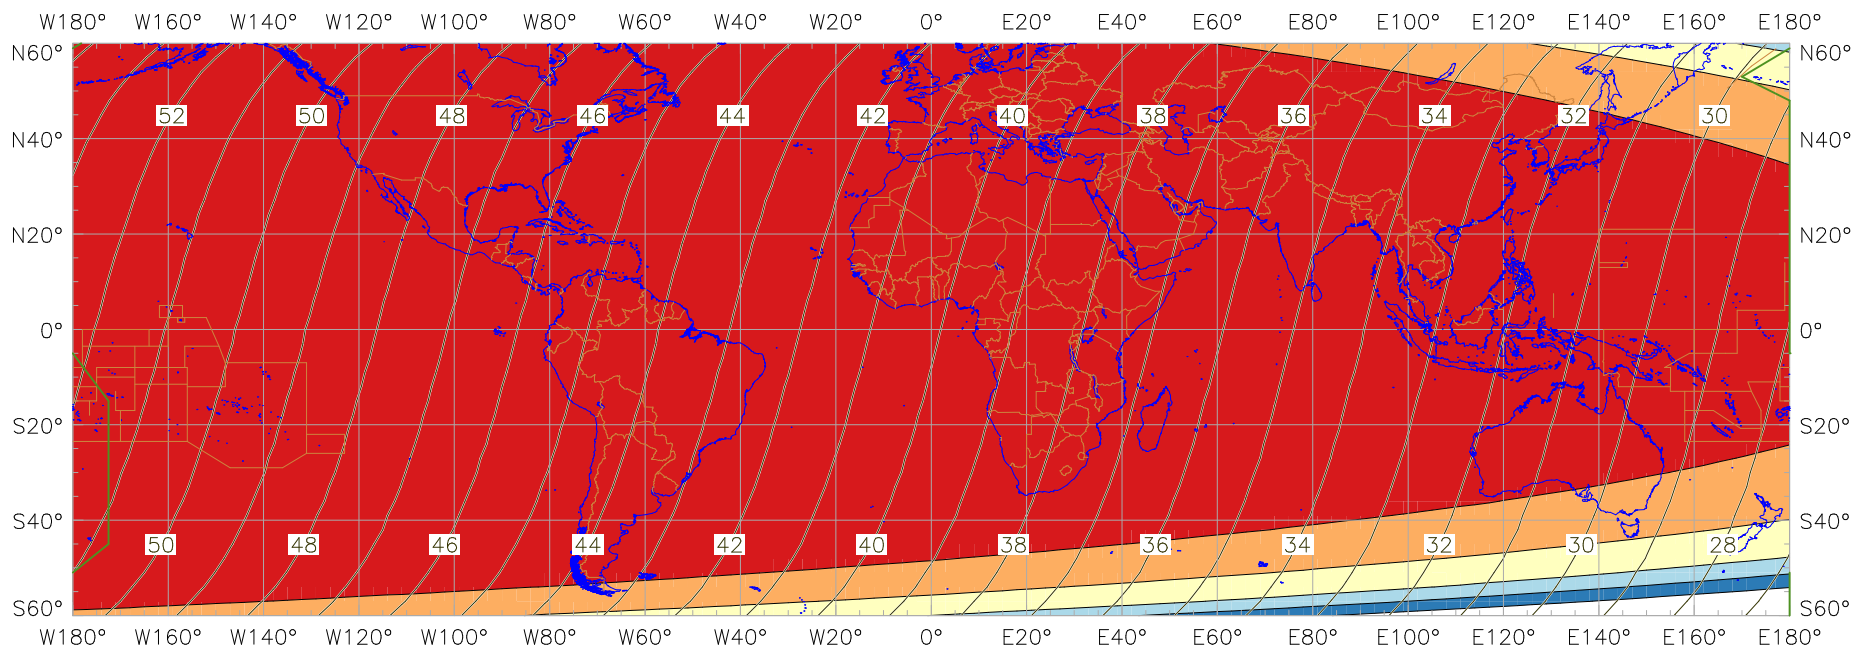

Visibility of the New Crescent Moon for 2020 April 24 (Ramadan 1441 AH)

New Moon occurred at 2020 April 23 at 02:26 UT

Age of the Moon in hours at the "Best time" ——— 20 ———

New Crescent Moon Visibility Key – Colour Coding of Shaded Areas

- | | |
|--|---|
|  A – Easily visible to the naked eye |  D – Will need optical aid to find the crescent moon |
|  B – Visible to the naked eye under perfect conditions |  E – Not visible with a conventional telescope |
|  C – May need optical aid to find the crescent moon initially |  F – Not visible – below the Danjon limit |
|  Moon sets before the Sun |  Moon prior to conjunction (new moon) |
|  Predicted location of first visibility with the naked eye |  Predicted location of first visibility with a telescope |