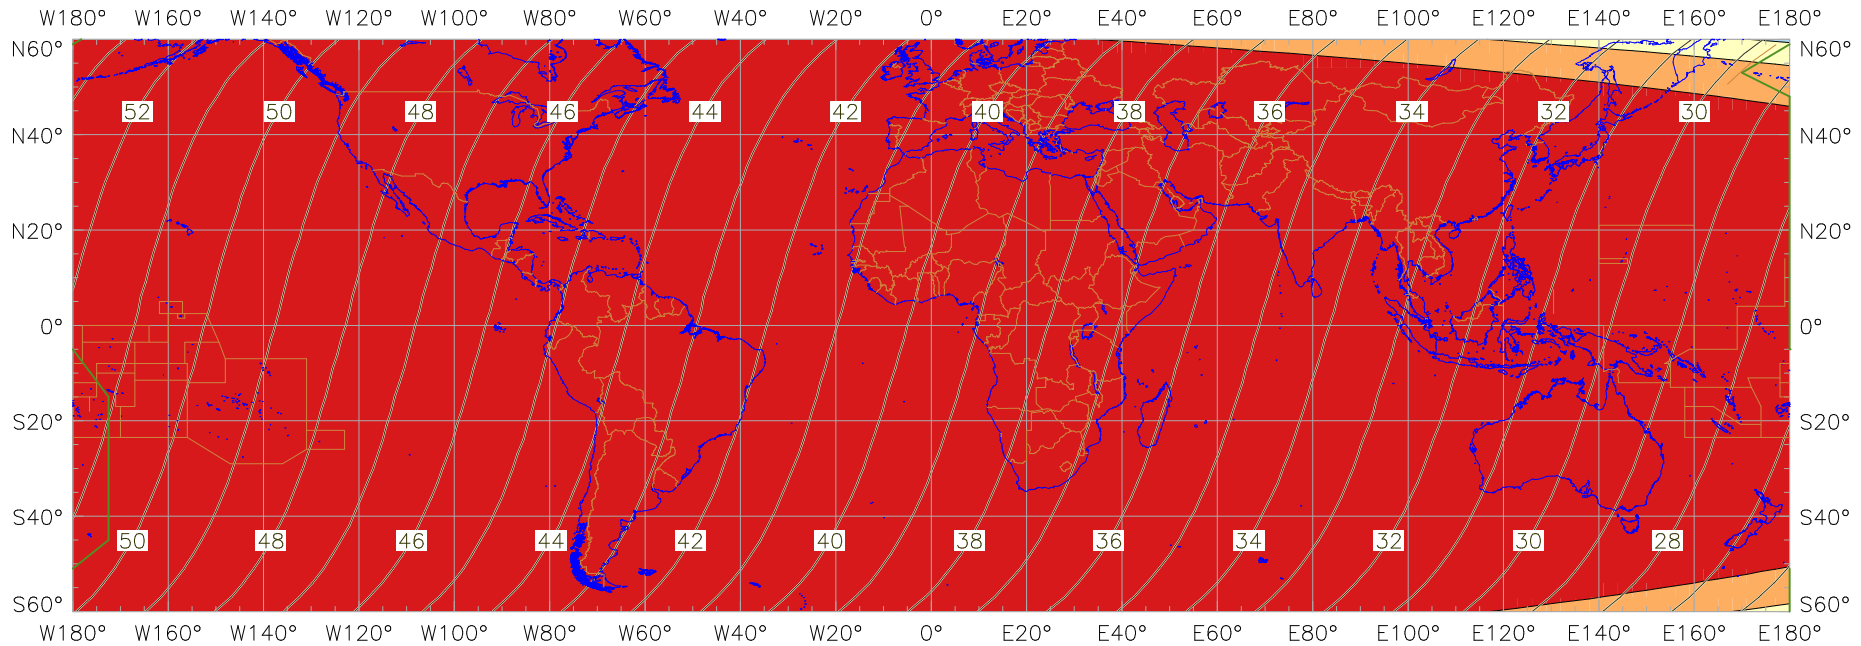

### Visibility of the New Crescent Moon for 2019 August 2 (Dhu al-Hijja 1440 AH)

New Moon occurred at 2019 August 1 at 03:12 UT

Age of the Moon in hours at the "Best time" ———20———

#### New Crescent Moon Visibility Key – Colour Coding of Shaded Areas

- |   |  |   |   |
|---|--|---|---|
|  | A – Easily visible to the naked eye                          |  | D – Will need optical aid to find the crescent moon     |
|  | B – Visible to the naked eye under perfect conditions        |  | E – Not visible with a conventional telescope           |
|  | C – May need optical aid to find the crescent moon initially |  | F – Not visible – below the Danjon limit                |
|  | Moon sets before the Sun                                     |  | Moon prior to conjunction (new moon)                    |
|  | Predicted location of first visibility with the naked eye    |  | Predicted location of first visibility with a telescope |