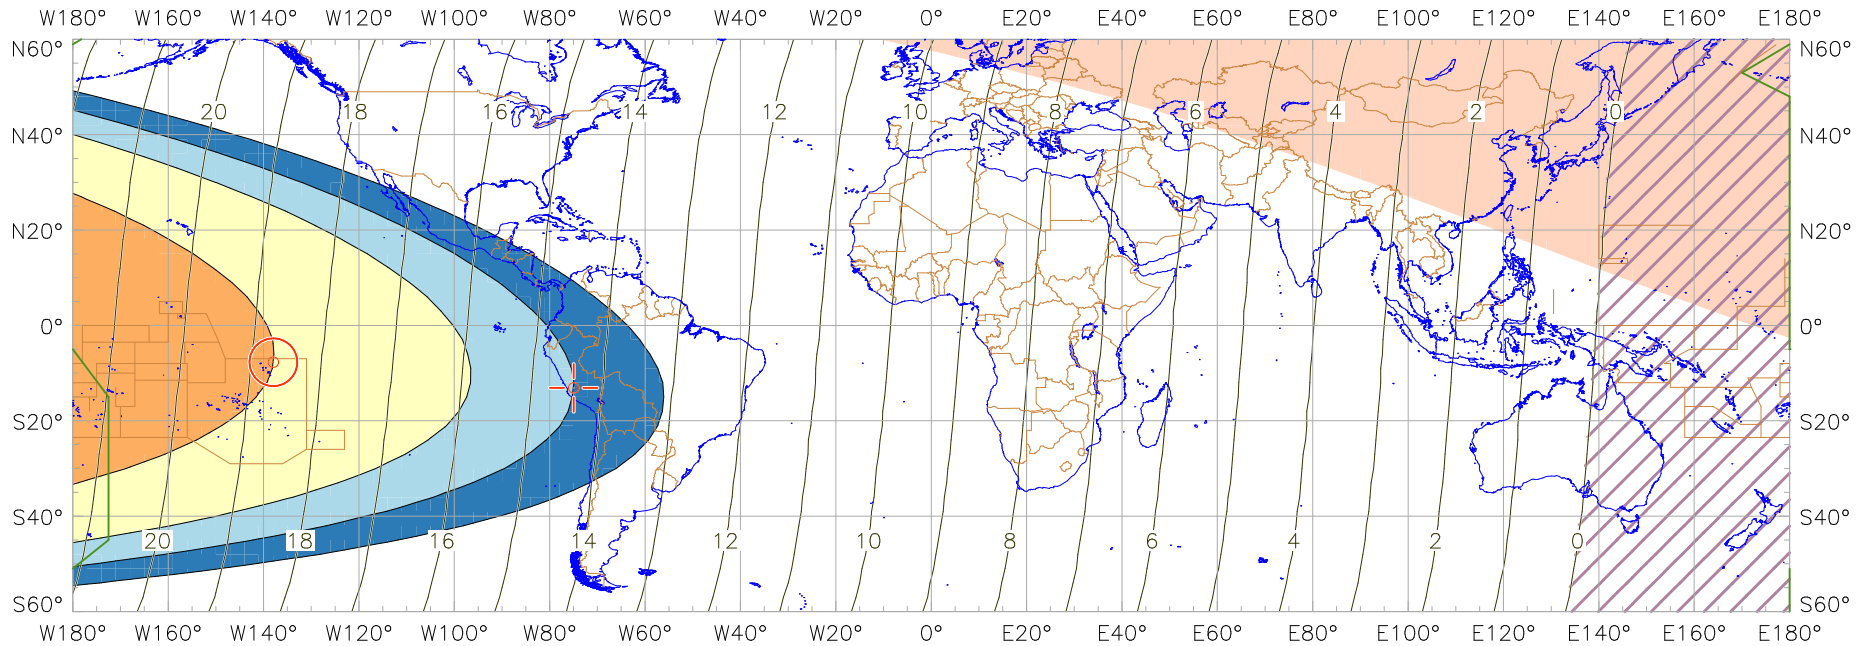

Visibility of the New Crescent Moon for 2019 April 5 (Sha'ban 1440 AH)

New Moon occurred at 2019 April 5 at 08:50 UT

Age of the Moon at first visibility with the naked eye = 18.68 hours

Age of the Moon in hours at the "Best time" ——— 20 ———

Age of the Moon at first visibility with a telescope = 14.40 hours

New Crescent Moon Visibility Key – Colour Coding of Shaded Areas

- | | | | |
|---|--|---|---|
|  | A – Easily visible to the naked eye |  | D – Will need optical aid to find the crescent moon |
|  | B – Visible to the naked eye under perfect conditions |  | E – Not visible with a conventional telescope |
|  | C – May need optical aid to find the crescent moon initially |  | F – Not visible – below the Danjon limit |
|  | Moon sets before the Sun |  | Moon prior to conjunction (new moon) |
|  | Predicted location of first visibility with the naked eye |  | Predicted location of first visibility with a telescope |