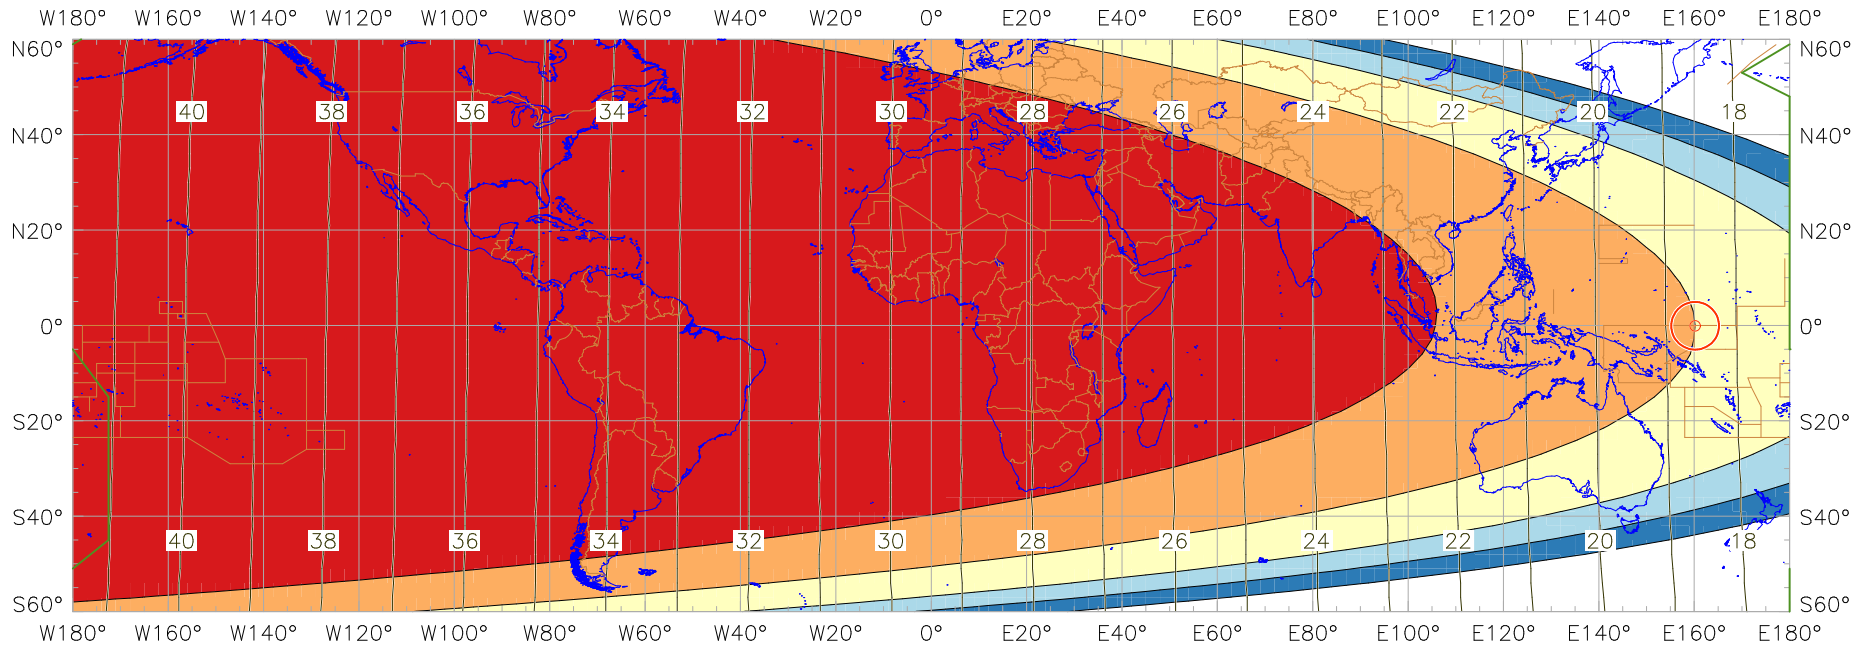

Visibility of the New Crescent Moon for 2018 March 18 (Rajab 1439 AH)

New Moon occurred at 2018 March 17 at 13:12 UT

Age of the Moon in hours at the "Best time" ——— 20 ———

Age of the Moon at first visibility with the naked eye = 18.59 hours

New Crescent Moon Visibility Key – Colour Coding of Shaded Areas

- | | | | |
|---|--|---|---|
|  | A – Easily visible to the naked eye |  | D – Will need optical aid to find the crescent moon |
|  | B – Visible to the naked eye under perfect conditions |  | E – Not visible with a conventional telescope |
|  | C – May need optical aid to find the crescent moon initially |  | F – Not visible – below the Danjon limit |
|  | Moon sets before the Sun |  | Moon prior to conjunction (new moon) |
|  | Predicted location of first visibility with the naked eye |  | Predicted location of first visibility with a telescope |