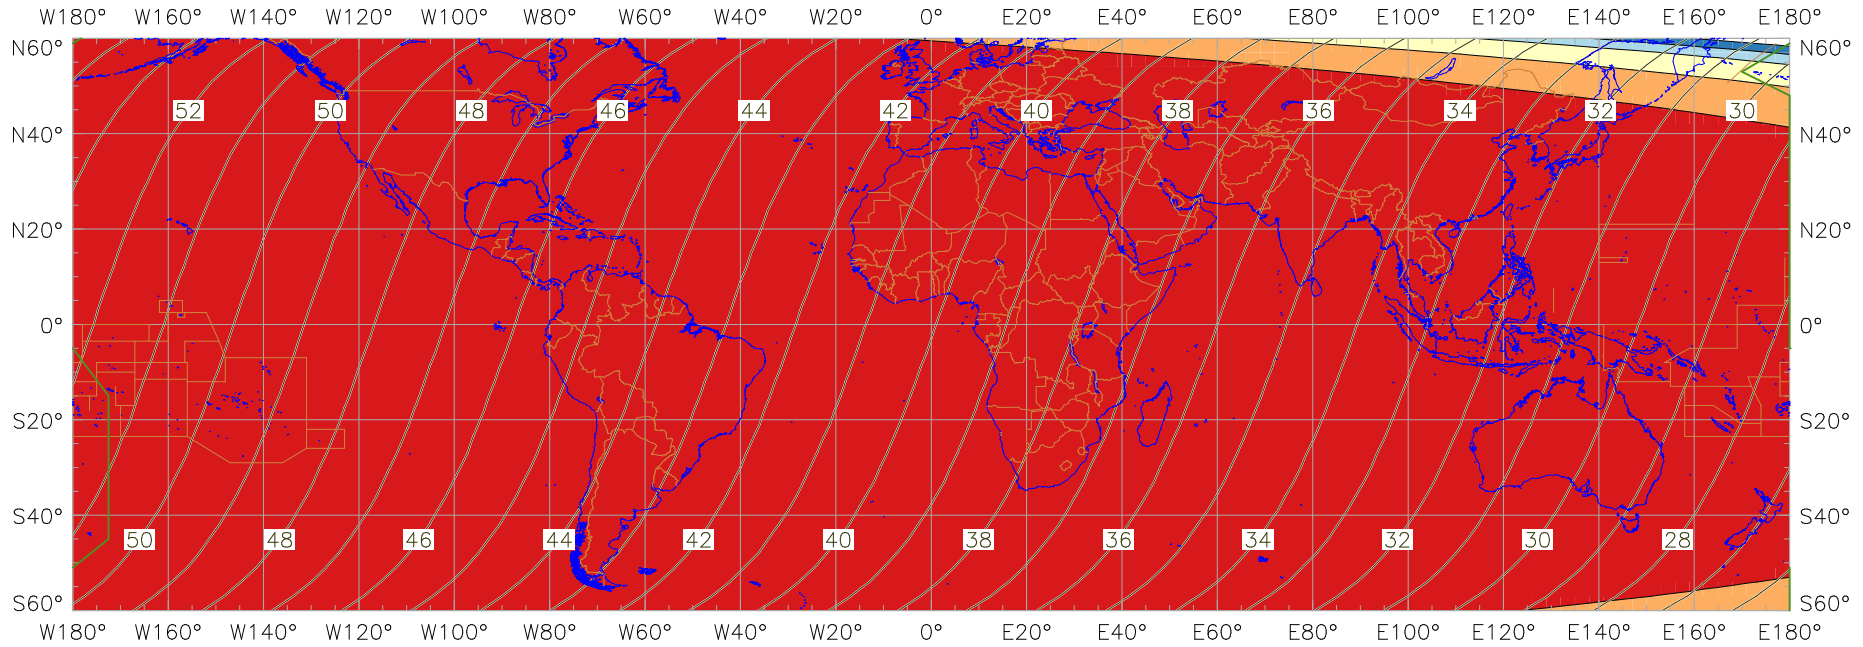

Visibility of the New Crescent Moon for 2018 July 14 (Dhu al-Qa'da 1439 AH)

New Moon occurred at 2018 July 13 at 02:48 UT

Age of the Moon in hours at the "Best time" ———20———

New Crescent Moon Visibility Key – Colour Coding of Shaded Areas

- | | | | |
|---|--|---|---|
|  | A – Easily visible to the naked eye |  | D – Will need optical aid to find the crescent moon |
|  | B – Visible to the naked eye under perfect conditions |  | E – Not visible with a conventional telescope |
|  | C – May need optical aid to find the crescent moon initially |  | F – Not visible – below the Danjon limit |
|  | Moon sets before the Sun |  | Moon prior to conjunction (new moon) |
|  | Predicted location of first visibility with the naked eye |  | Predicted location of first visibility with a telescope |