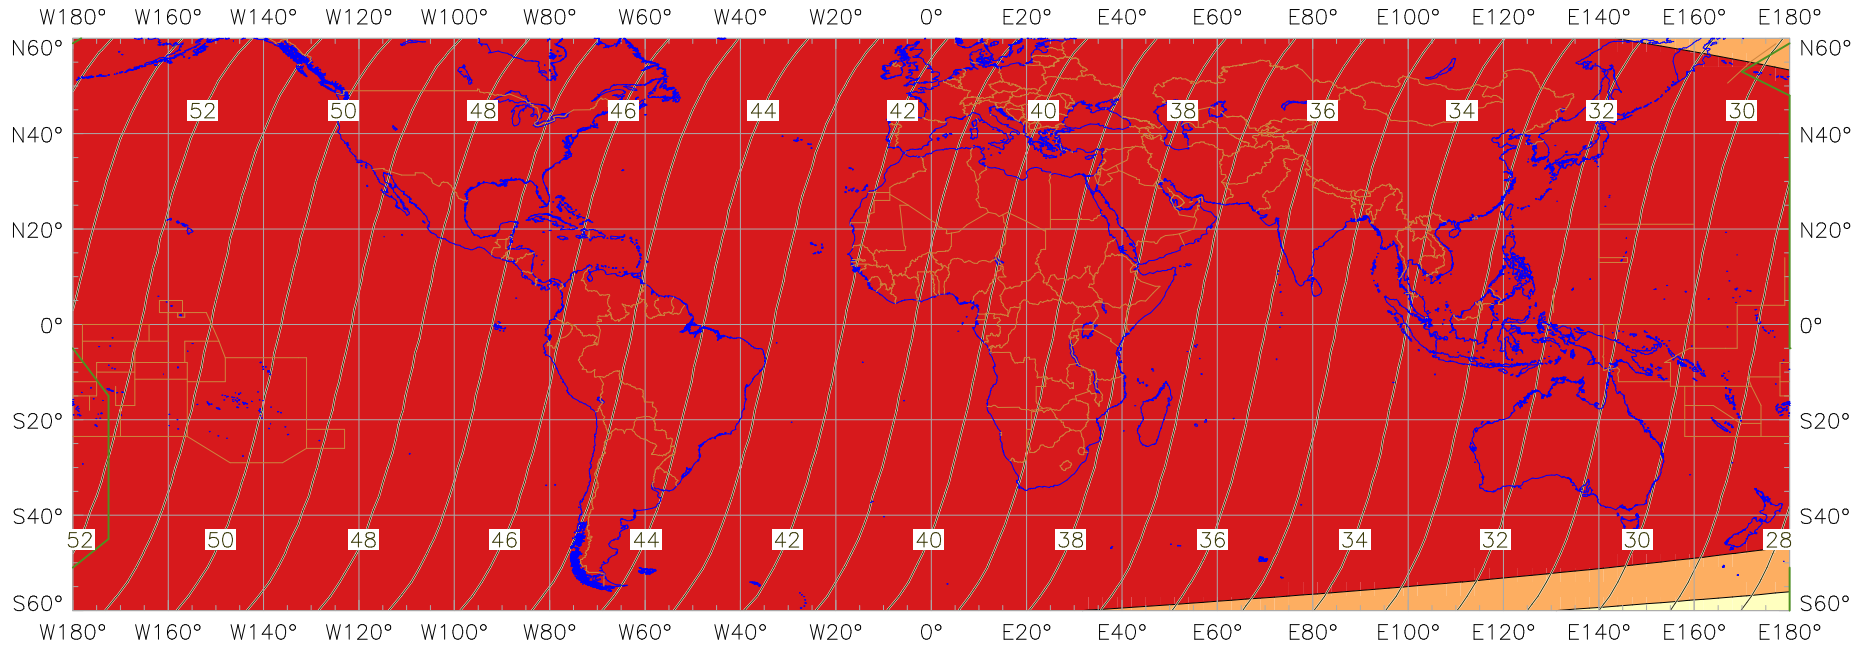

Visibility of the New Crescent Moon for 2018 April 17 (Sha'ban 1439 AH)

New Moon occurred at 2018 April 16 at 01:57 UT

Age of the Moon in hours at the "Best time" ———20———

New Crescent Moon Visibility Key – Colour Coding of Shaded Areas

- | | | | |
|---|--|---|---|
|  | A – Easily visible to the naked eye |  | D – Will need optical aid to find the crescent moon |
|  | B – Visible to the naked eye under perfect conditions |  | E – Not visible with a conventional telescope |
|  | C – May need optical aid to find the crescent moon initially |  | F – Not visible – below the Danjon limit |
|  | Moon sets before the Sun |  | Moon prior to conjunction (new moon) |
|  | Predicted location of first visibility with the naked eye |  | Predicted location of first visibility with a telescope |