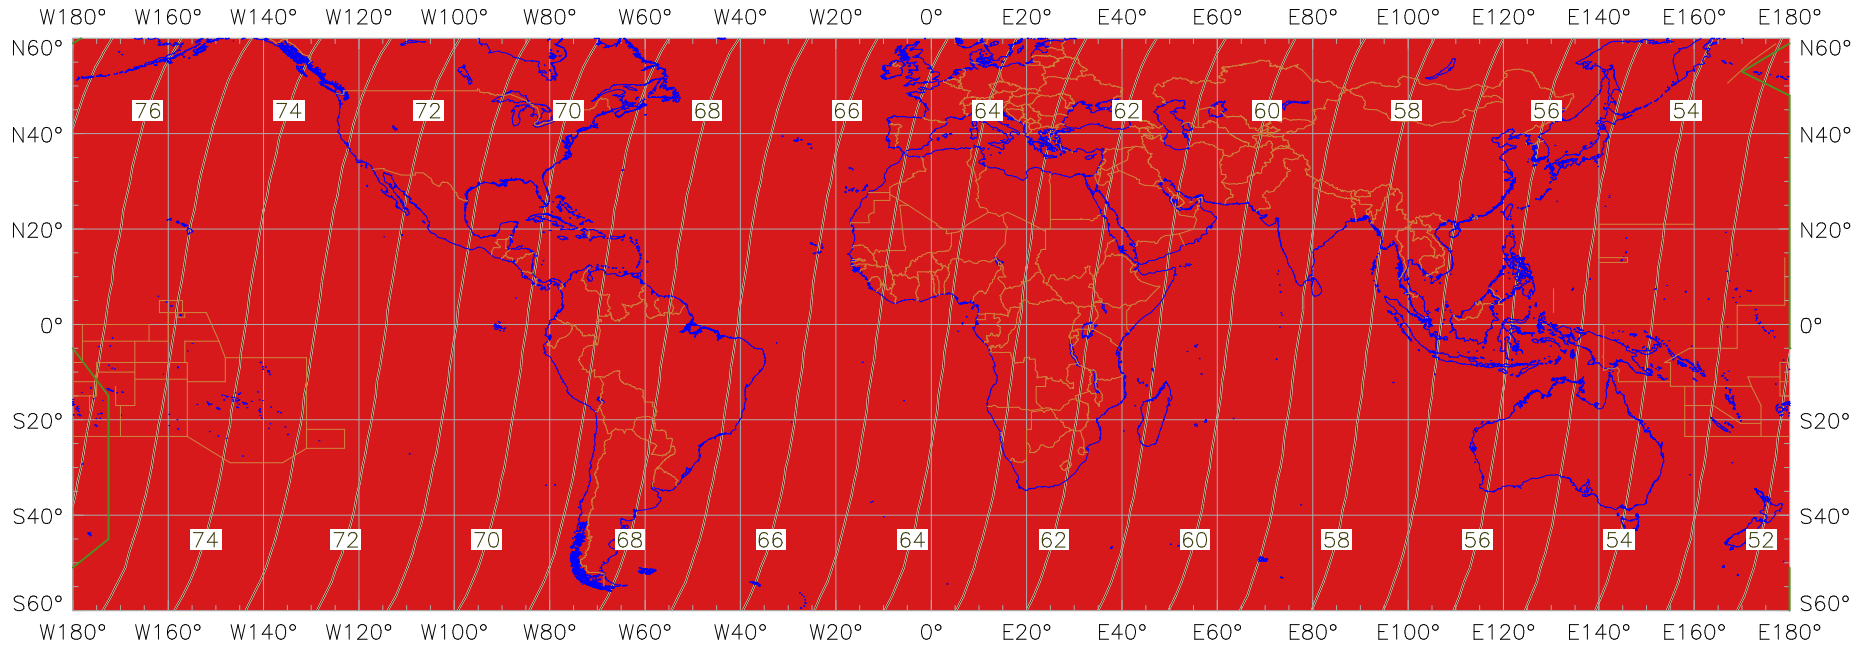

Visibility of the New Crescent Moon for 2017 March 30 (Rajab 1438 AH)

New Moon occurred at 2017 March 28 at 02:57 UT

Age of the Moon in hours at the "Best time" ———20———

New Crescent Moon Visibility Key – Colour Coding of Shaded Areas

- | | | | |
|---|--|---|---|
|  | A – Easily visible to the naked eye |  | D – Will need optical aid to find the crescent moon |
|  | B – Visible to the naked eye under perfect conditions |  | E – Not visible with a conventional telescope |
|  | C – May need optical aid to find the crescent moon initially |  | F – Not visible – below the Danjon limit |
|  | Moon sets before the Sun |  | Moon prior to conjunction (new moon) |
|  | Predicted location of first visibility with the naked eye |  | Predicted location of first visibility with a telescope |