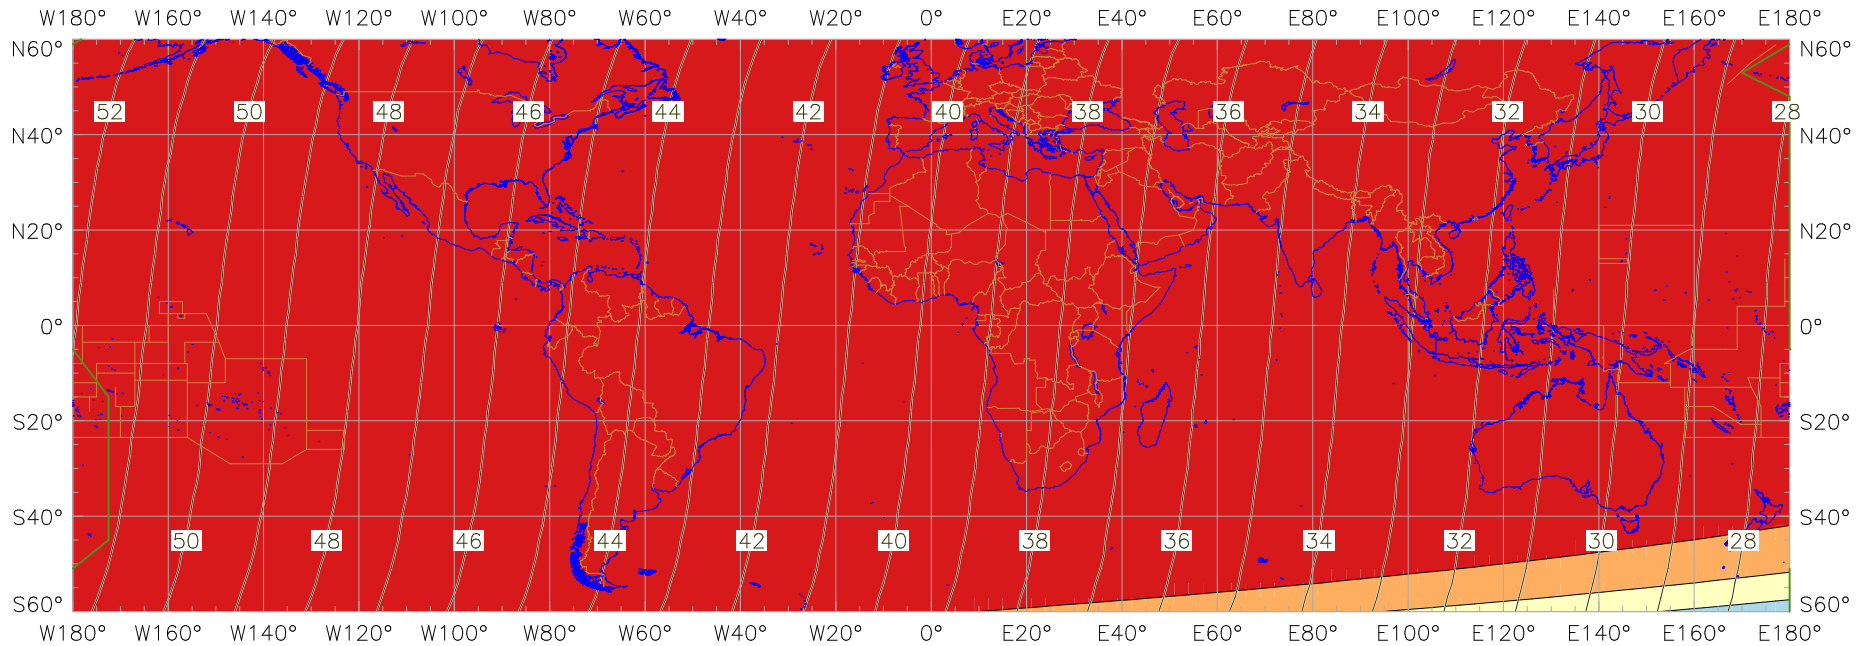

Visibility of the New Crescent Moon for 2017 March 29 (Rajab 1438 AH)

New Moon occurred at 2017 March 28 at 02:57 UT

Age of the Moon in hours at the "Best time" ——— 20 ———

New Crescent Moon Visibility Key – Colour Coding of Shaded Areas

- | | | | |
|---|--|---|---|
|  | A – Easily visible to the naked eye |  | D – Will need optical aid to find the crescent moon |
|  | B – Visible to the naked eye under perfect conditions |  | E – Not visible with a conventional telescope |
|  | C – May need optical aid to find the crescent moon initially |  | F – Not visible – below the Danjon limit |
|  | Moon sets before the Sun |  | Moon prior to conjunction (new moon) |
|  | Predicted location of first visibility with the naked eye |  | Predicted location of first visibility with a telescope |