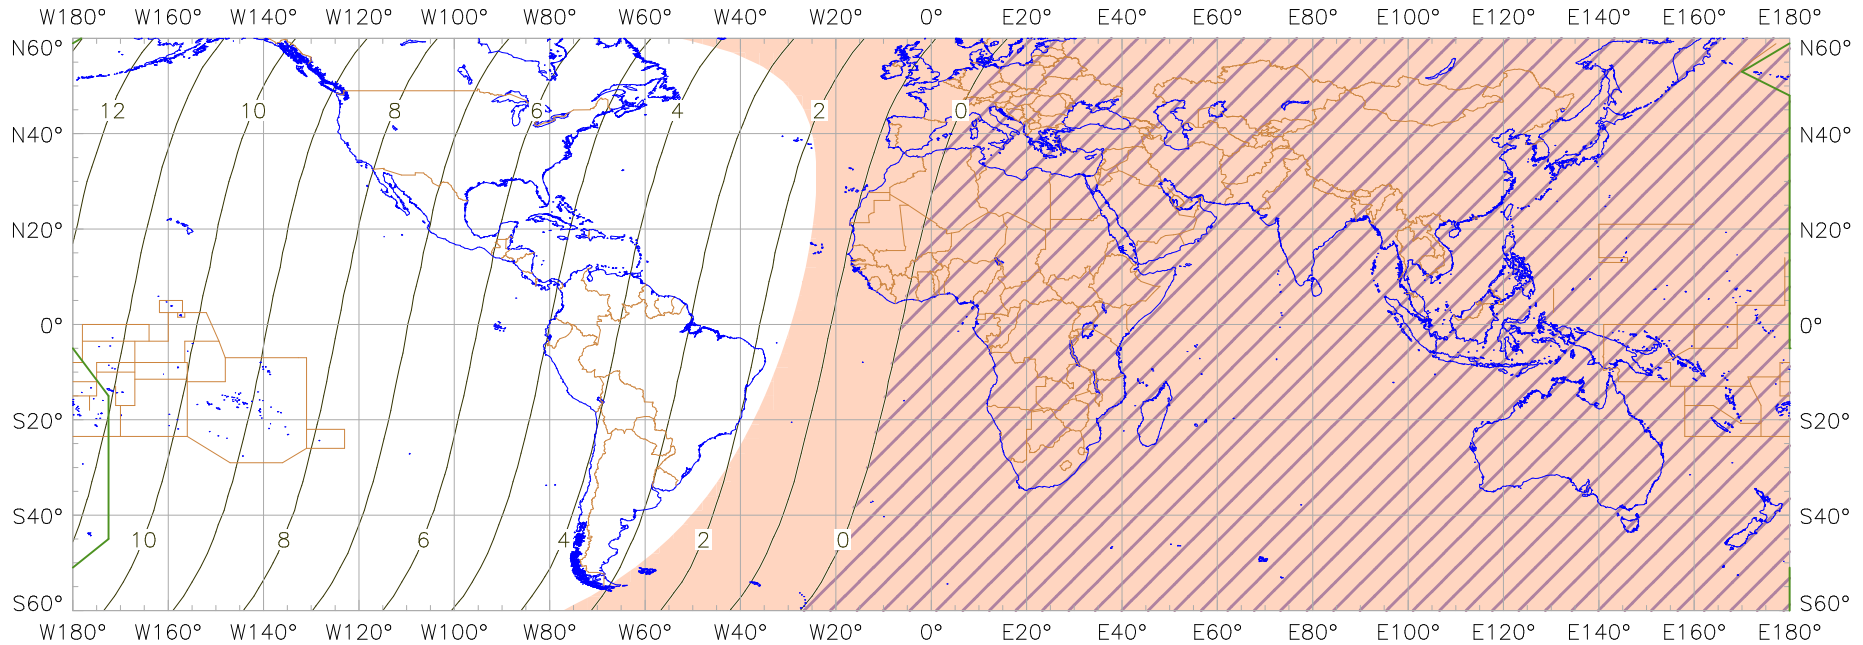

### Visibility of the New Crescent Moon for 2017 August 21 (Dhu al-Hijja 1438 AH)

New Moon occurred at 2017 August 21 at 18:30 UT

Age of the Moon in hours at the "Best time" ——— 20 ———

#### New Crescent Moon Visibility Key – Colour Coding of Shaded Areas

- |   |  |   |   |
|---|--|---|---|
|  | A – Easily visible to the naked eye                          |  | D – Will need optical aid to find the crescent moon     |
|  | B – Visible to the naked eye under perfect conditions        |  | E – Not visible with a conventional telescope           |
|  | C – May need optical aid to find the crescent moon initially |  | F – Not visible – below the Danjon limit                |
|  | Moon sets before the Sun                                     |  | Moon prior to conjunction (new moon)                    |
|  | Predicted location of first visibility with the naked eye    |  | Predicted location of first visibility with a telescope |