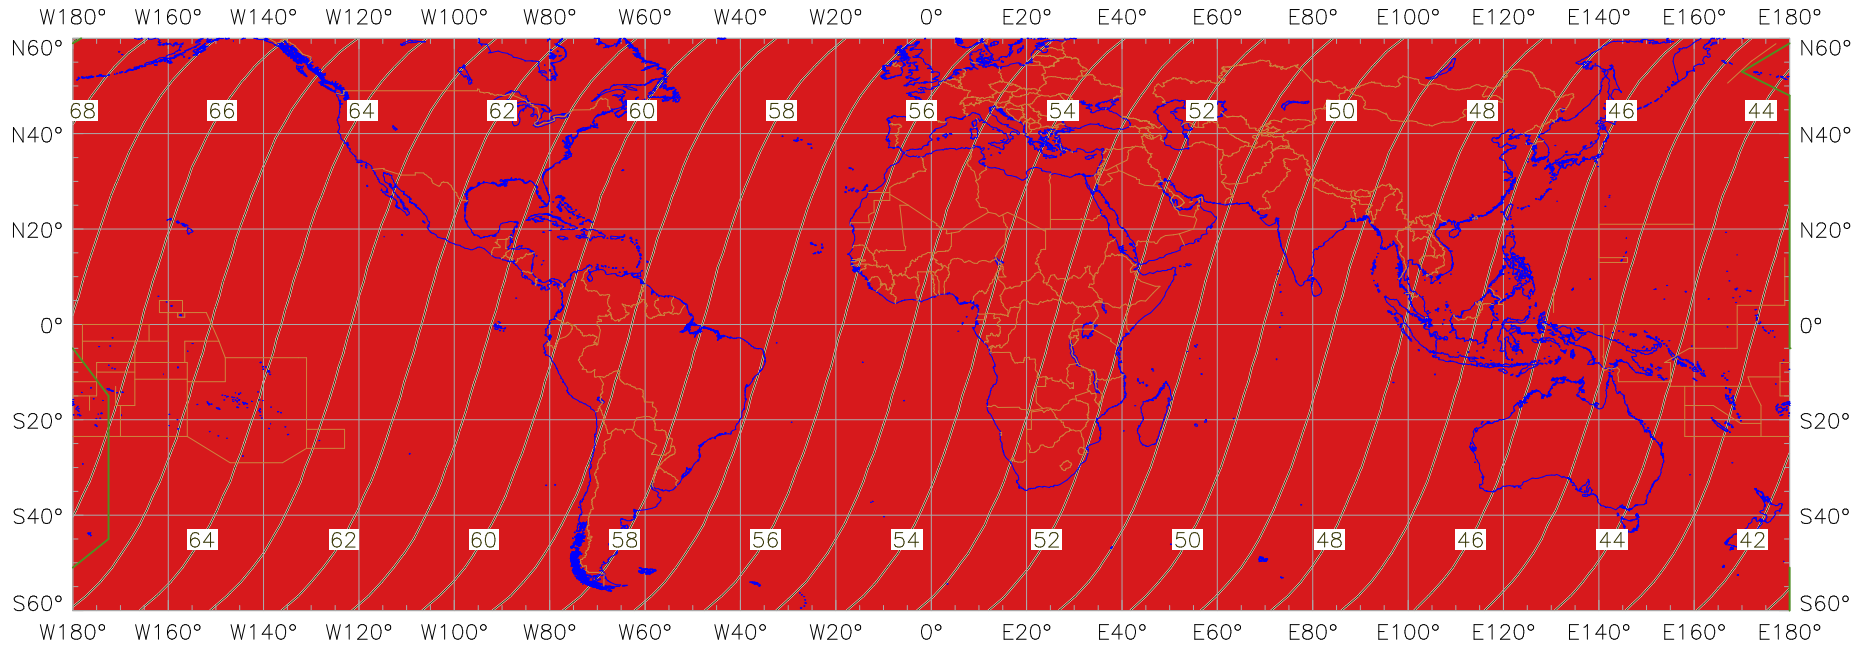

Visibility of the New Crescent Moon for 2017 April 28 (Sha'ban 1438 AH)

New Moon occurred at 2017 April 26 at 12:16 UT

Age of the Moon in hours at the "Best time" ———20———

New Crescent Moon Visibility Key – Colour Coding of Shaded Areas

- | | |
|--|---|
|  A – Easily visible to the naked eye |  D – Will need optical aid to find the crescent moon |
|  B – Visible to the naked eye under perfect conditions |  E – Not visible with a conventional telescope |
|  C – May need optical aid to find the crescent moon initially |  F – Not visible – below the Danjon limit |
|  Moon sets before the Sun |  Moon prior to conjunction (new moon) |
|  Predicted location of first visibility with the naked eye |  Predicted location of first visibility with a telescope |