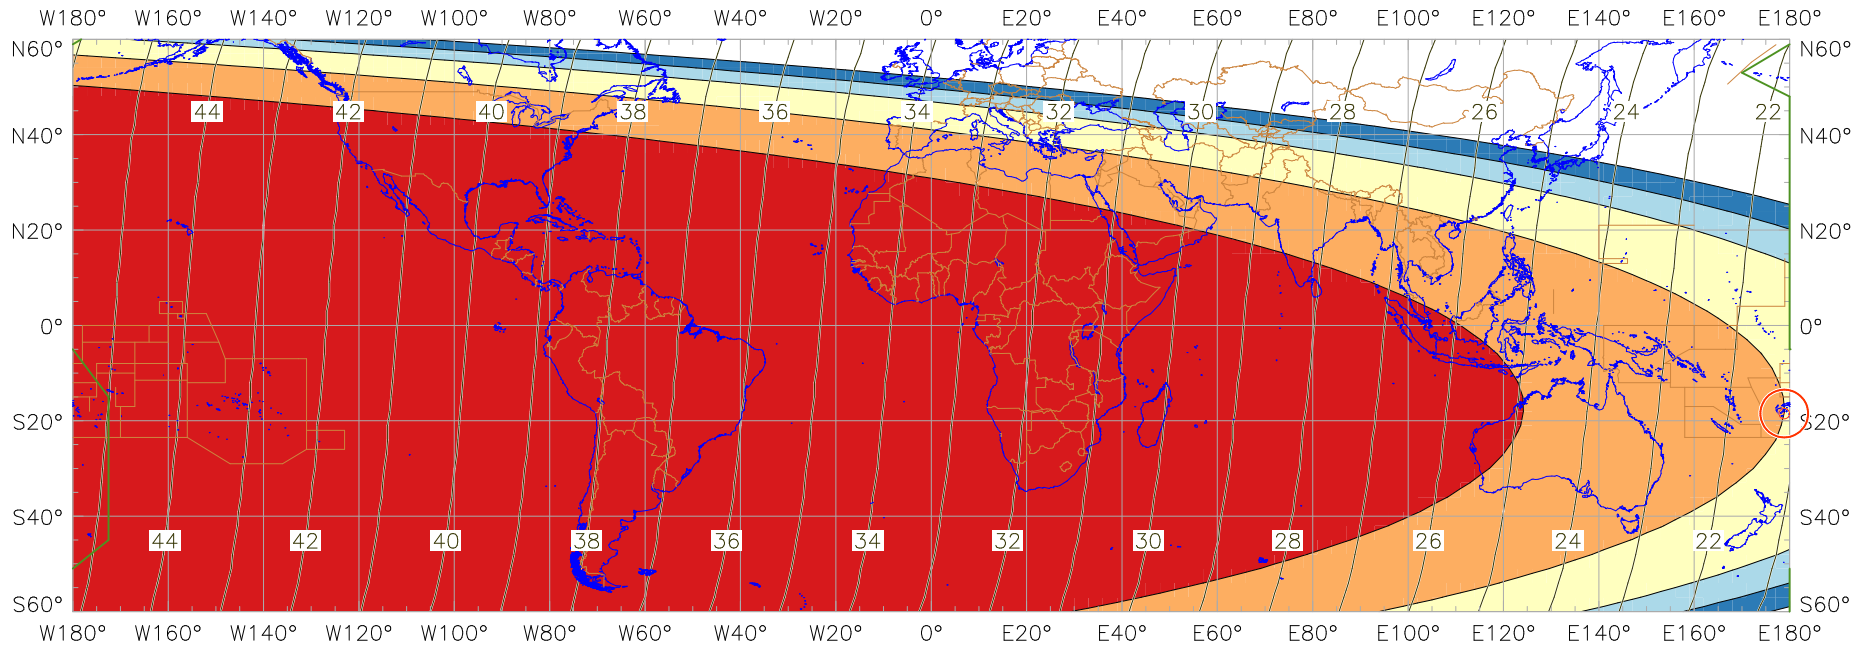

## Visibility of the New Crescent Moon for 2016 September 2 (Dhu al-Hijja 1437 AH)

New Moon occurred at 2016 September 1 at 09:03 UT

Age of the Moon in hours at the "Best time" ——— 20 ———

Age of the Moon at first visibility with the naked eye = 21.20 hours

### New Crescent Moon Visibility Key – Colour Coding of Shaded Areas

- |   |  |   |   |
|---|--|---|---|
|  | A – Easily visible to the naked eye                          |  | D – Will need optical aid to find the crescent moon     |
|  | B – Visible to the naked eye under perfect conditions        |  | E – Not visible with a conventional telescope           |
|  | C – May need optical aid to find the crescent moon initially |  | F – Not visible – below the Danjon limit                |
|  | Moon sets before the Sun                                     |  | Moon prior to conjunction (new moon)                    |
|  | Predicted location of first visibility with the naked eye    |  | Predicted location of first visibility with a telescope |