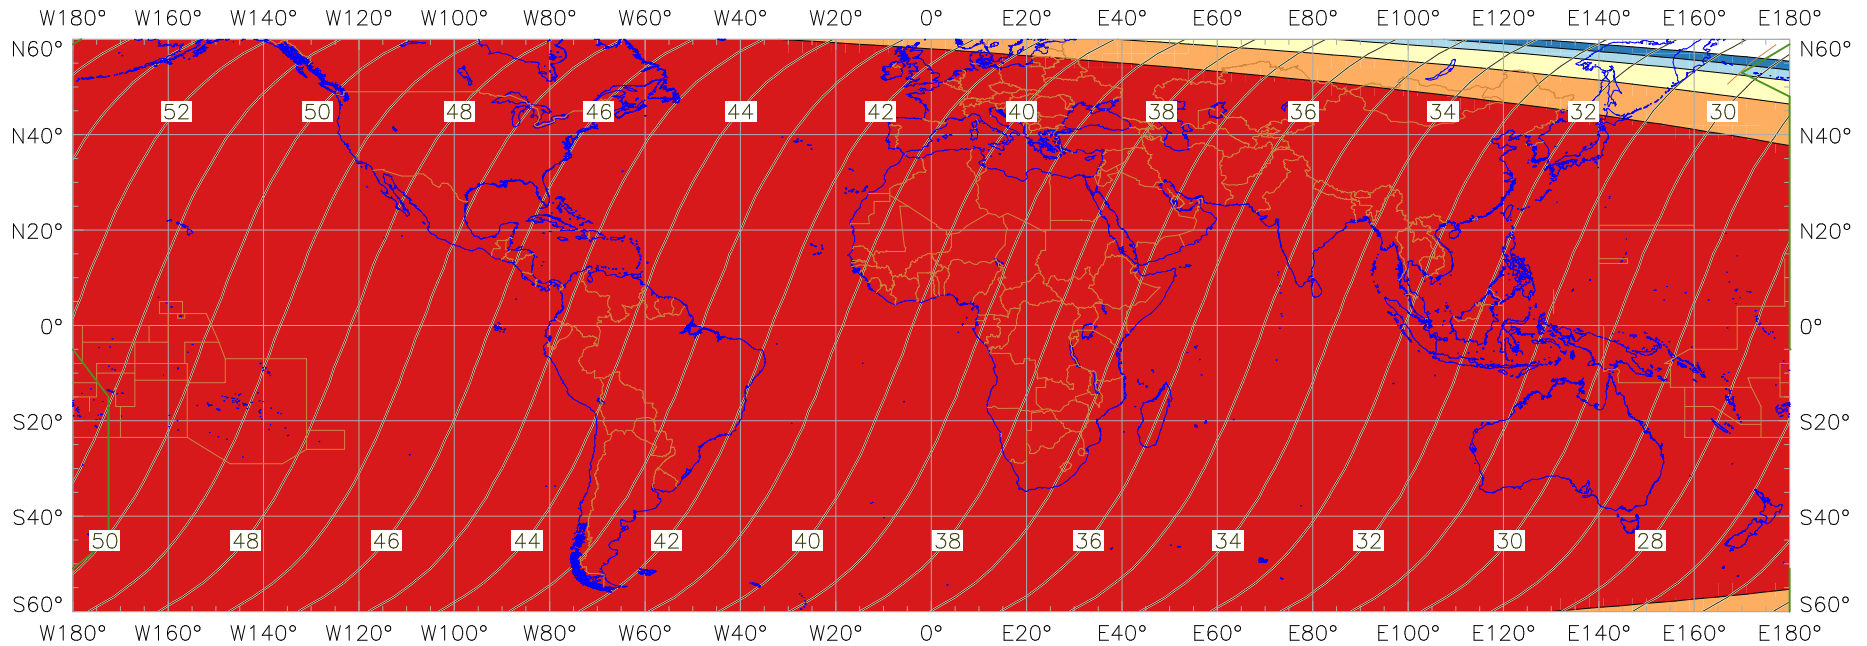

Visibility of the New Crescent Moon for 2016 June 6 (Ramadan 1437 AH)

New Moon occurred at 2016 June 5 at 03:00 UT

Age of the Moon in hours at the "Best time" ———20———

New Crescent Moon Visibility Key – Colour Coding of Shaded Areas

- | | | | |
|---|--|---|---|
|  | A – Easily visible to the naked eye |  | D – Will need optical aid to find the crescent moon |
|  | B – Visible to the naked eye under perfect conditions |  | E – Not visible with a conventional telescope |
|  | C – May need optical aid to find the crescent moon initially |  | F – Not visible – below the Danjon limit |
|  | Moon sets before the Sun |  | Moon prior to conjunction (new moon) |
|  | Predicted location of first visibility with the naked eye |  | Predicted location of first visibility with a telescope |