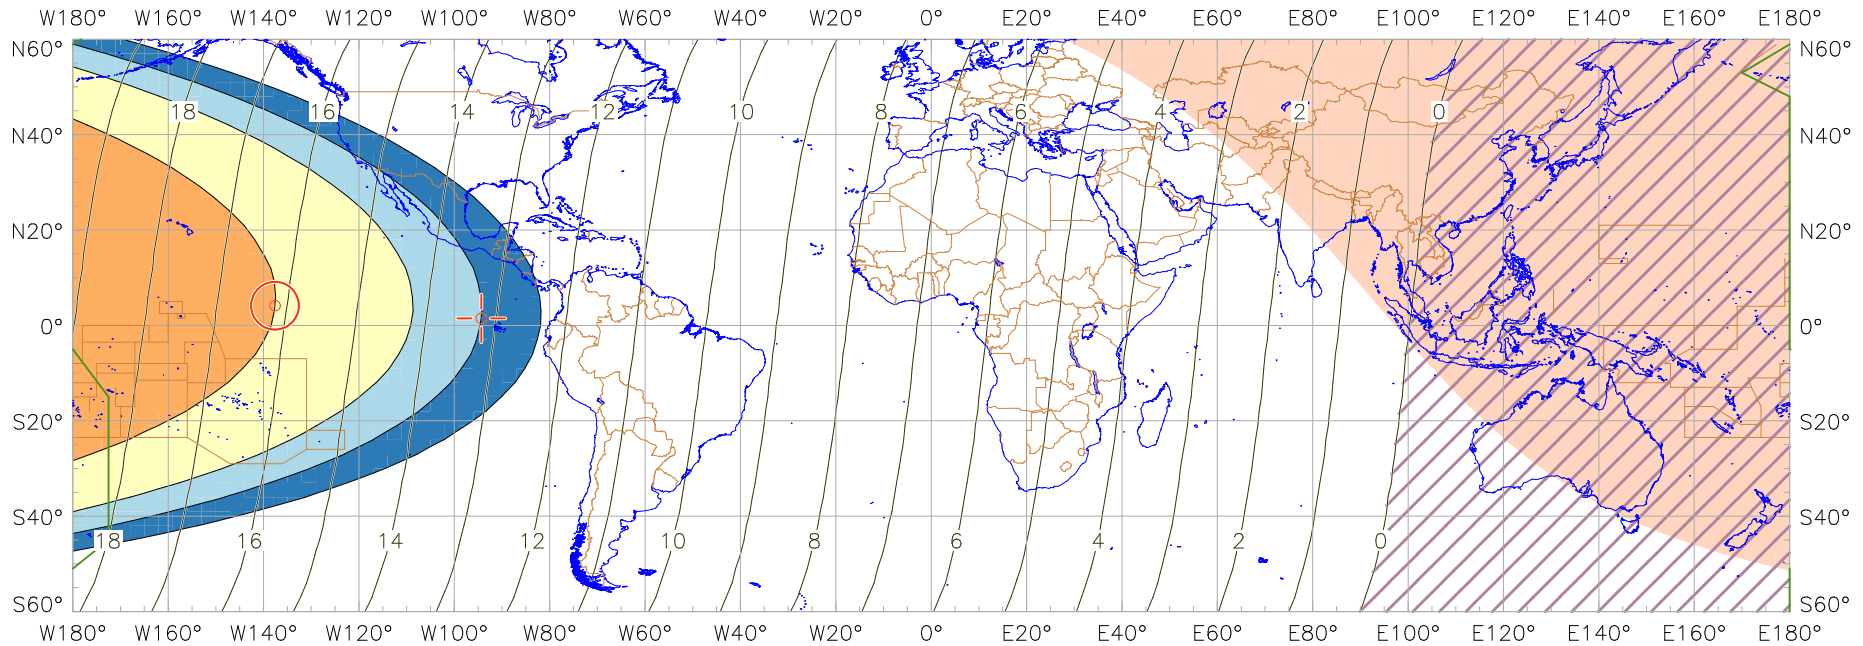

Visibility of the New Crescent Moon for 2016 April 7 (Rajab 1437 AH)

New Moon occurred at 2016 April 7 at 11:24 UT

Age of the Moon at first visibility with the naked eye = 16.17 hours

Age of the Moon in hours at the "Best time" ——— 20 ———

Age of the Moon at first visibility with a telescope = 13.21 hours

New Crescent Moon Visibility Key – Colour Coding of Shaded Areas

- | | | | |
|-------------------------------------------------------------------------------------|--------------------------------------------------------------|---------------------------------------------------------------------------------------|---------------------------------------------------------|
|  | A – Easily visible to the naked eye |  | D – Will need optical aid to find the crescent moon |
|  | B – Visible to the naked eye under perfect conditions |  | E – Not visible with a conventional telescope |
|  | C – May need optical aid to find the crescent moon initially |  | F – Not visible – below the Danjon limit |
|  | Moon sets before the Sun |  | Moon prior to conjunction (new moon) |
|  | Predicted location of first visibility with the naked eye |  | Predicted location of first visibility with a telescope |