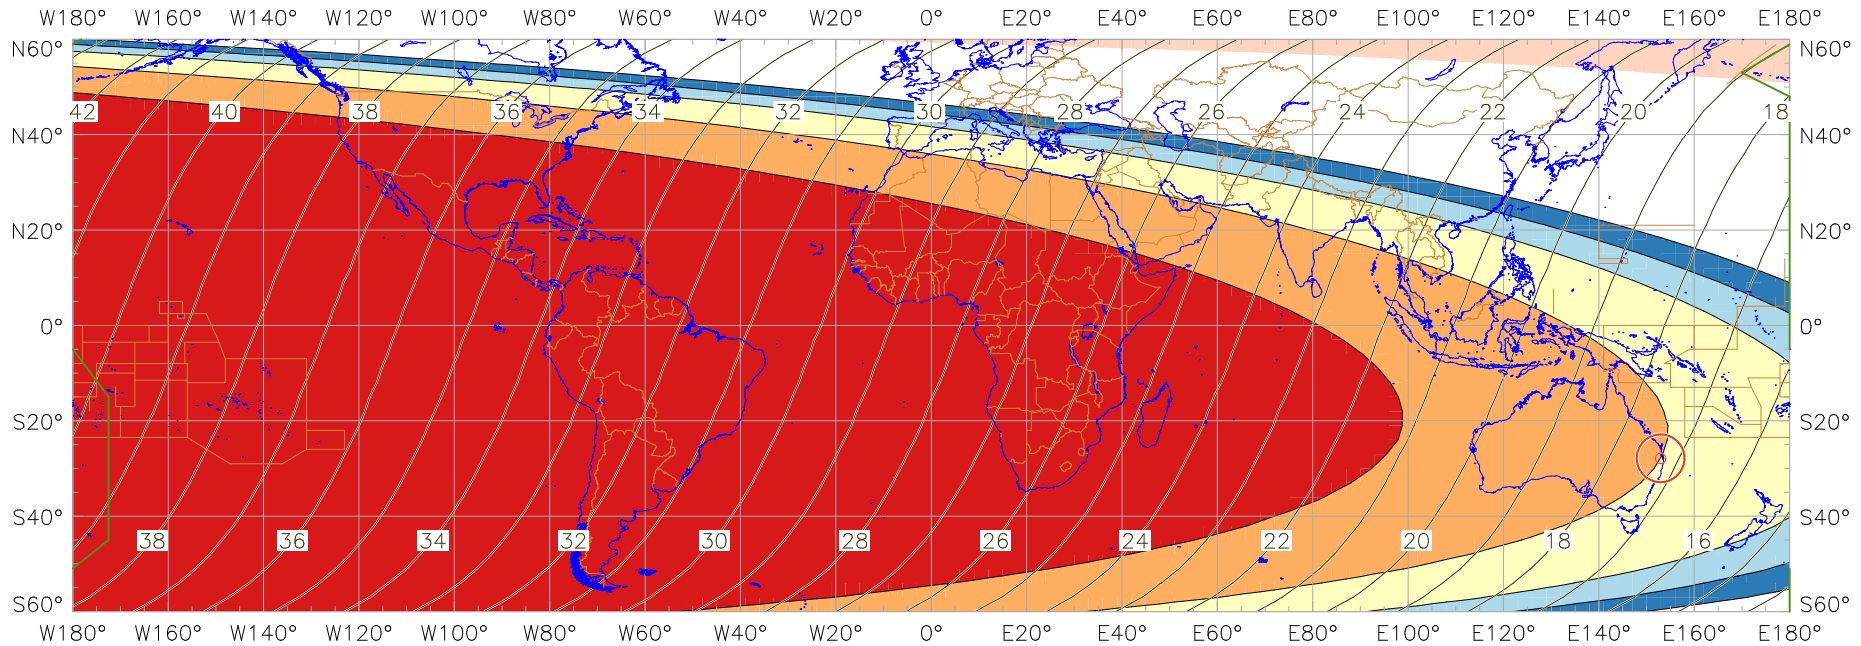

Visibility of the New Crescent Moon for 2015 June 17 (Ramadan 1436 AH)

New Moon occurred at 2015 June 16 at 14:05 UT

Age of the Moon in hours at the "Best time" ——— 20 ———

Age of the Moon at first visibility with the naked eye = 17.26 hours

New Crescent Moon Visibility Key – Colour Coding of Shaded Areas

- | | | | |
|---|--|---|---|
|  | A – Easily visible to the naked eye |  | D – Will need optical aid to find the crescent moon |
|  | B – Visible to the naked eye under perfect conditions |  | E – Not visible with a conventional telescope |
|  | C – May need optical aid to find the crescent moon initially |  | F – Not visible – below the Danjon limit |
|  | Moon sets before the Sun |  | Moon prior to conjunction (new moon) |
|  | Predicted location of first visibility with the naked eye |  | Predicted location of first visibility with a telescope |