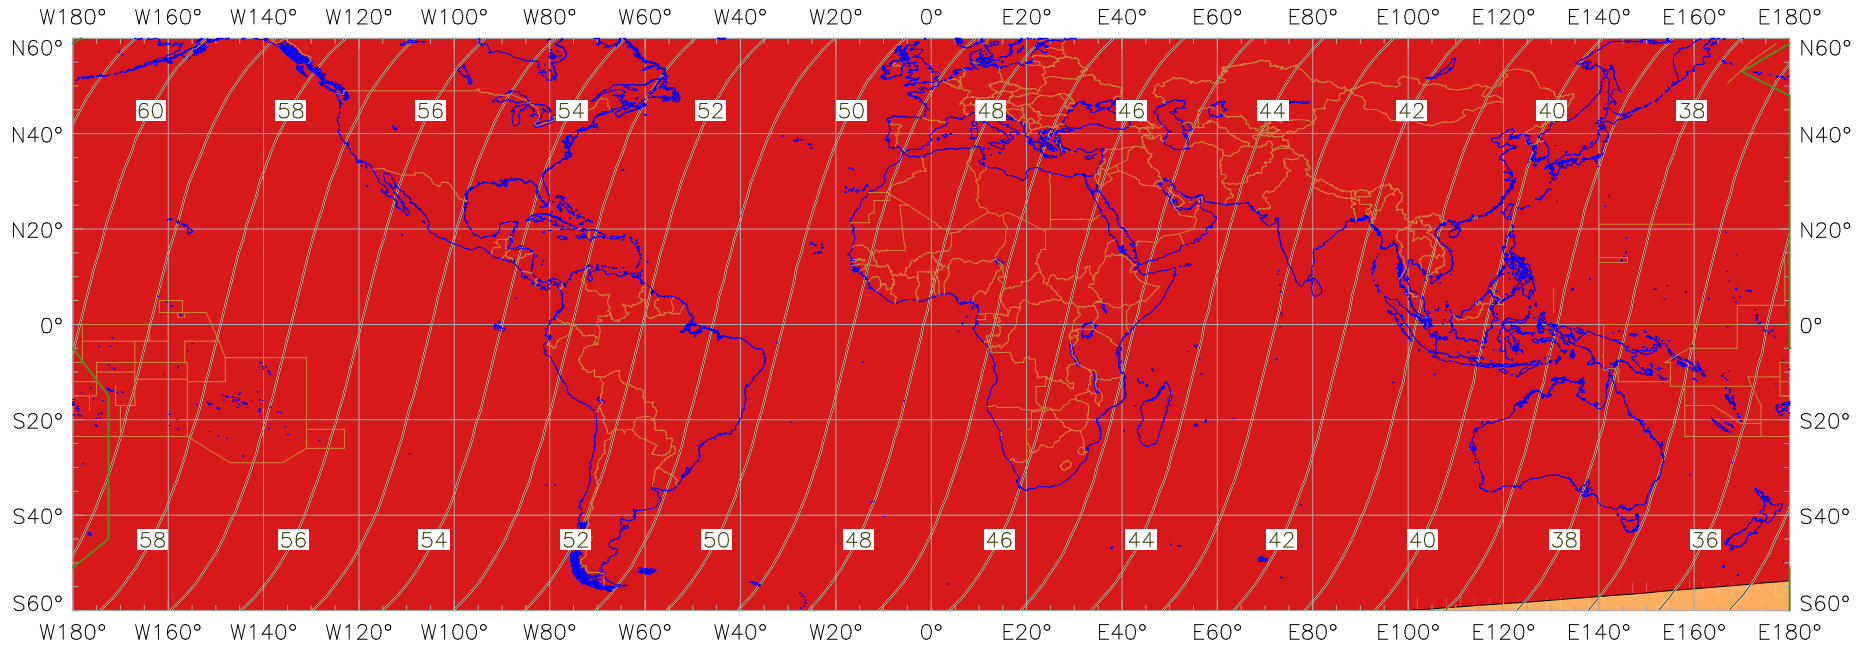

Visibility of the New Crescent Moon for 2015 April 20 (Rajab 1436 AH)

New Moon occurred at 2015 April 18 at 18:57 UT

Age of the Moon in hours at the "Best time" ———20———

New Crescent Moon Visibility Key – Colour Coding of Shaded Areas

- | | | | |
|---|--|---|---|
|  | A – Easily visible to the naked eye |  | D – Will need optical aid to find the crescent moon |
|  | B – Visible to the naked eye under perfect conditions |  | E – Not visible with a conventional telescope |
|  | C – May need optical aid to find the crescent moon initially |  | F – Not visible – below the Danjon limit |
|  | Moon sets before the Sun |  | Moon prior to conjunction (new moon) |
|  | Predicted location of first visibility with the naked eye |  | Predicted location of first visibility with a telescope |