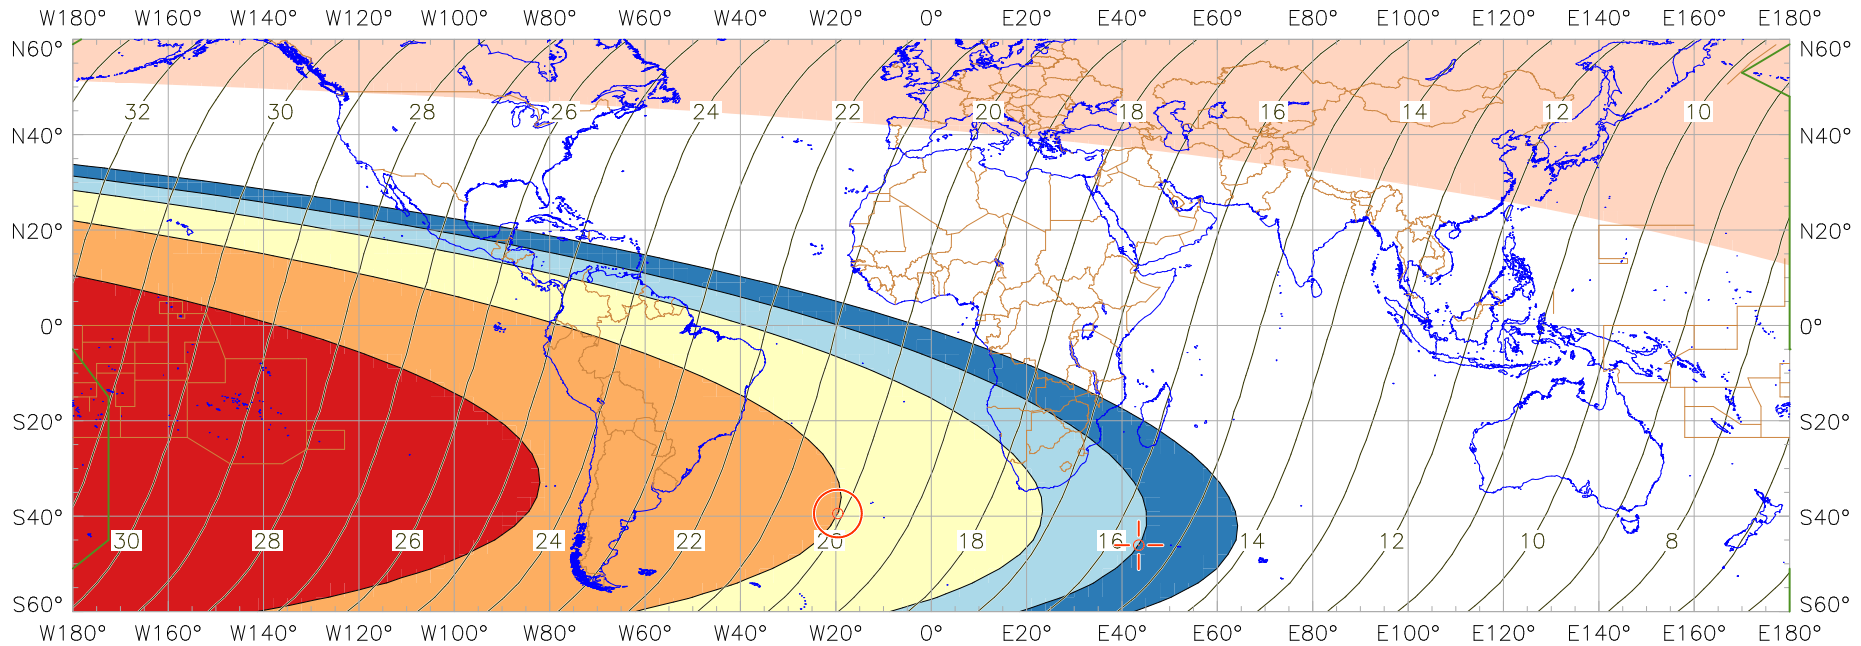

Visibility of the New Crescent Moon for 2014 July 27 (Shawwal 1435 AH)

New Moon occurred at 2014 July 26 at 22:42 UT

Age of the Moon at first visibility with the naked eye = 20.07 hours

Age of the Moon in hours at the "Best time" ——— 20 ———

Age of the Moon at first visibility with a telescope = 15.54 hours

New Crescent Moon Visibility Key – Colour Coding of Shaded Areas

- | | | | |
|---|--|---|---|
|  | A – Easily visible to the naked eye |  | D – Will need optical aid to find the crescent moon |
|  | B – Visible to the naked eye under perfect conditions |  | E – Not visible with a conventional telescope |
|  | C – May need optical aid to find the crescent moon initially |  | F – Not visible – below the Danjon limit |
|  | Moon sets before the Sun |  | Moon prior to conjunction (new moon) |
|  | Predicted location of first visibility with the naked eye |  | Predicted location of first visibility with a telescope |