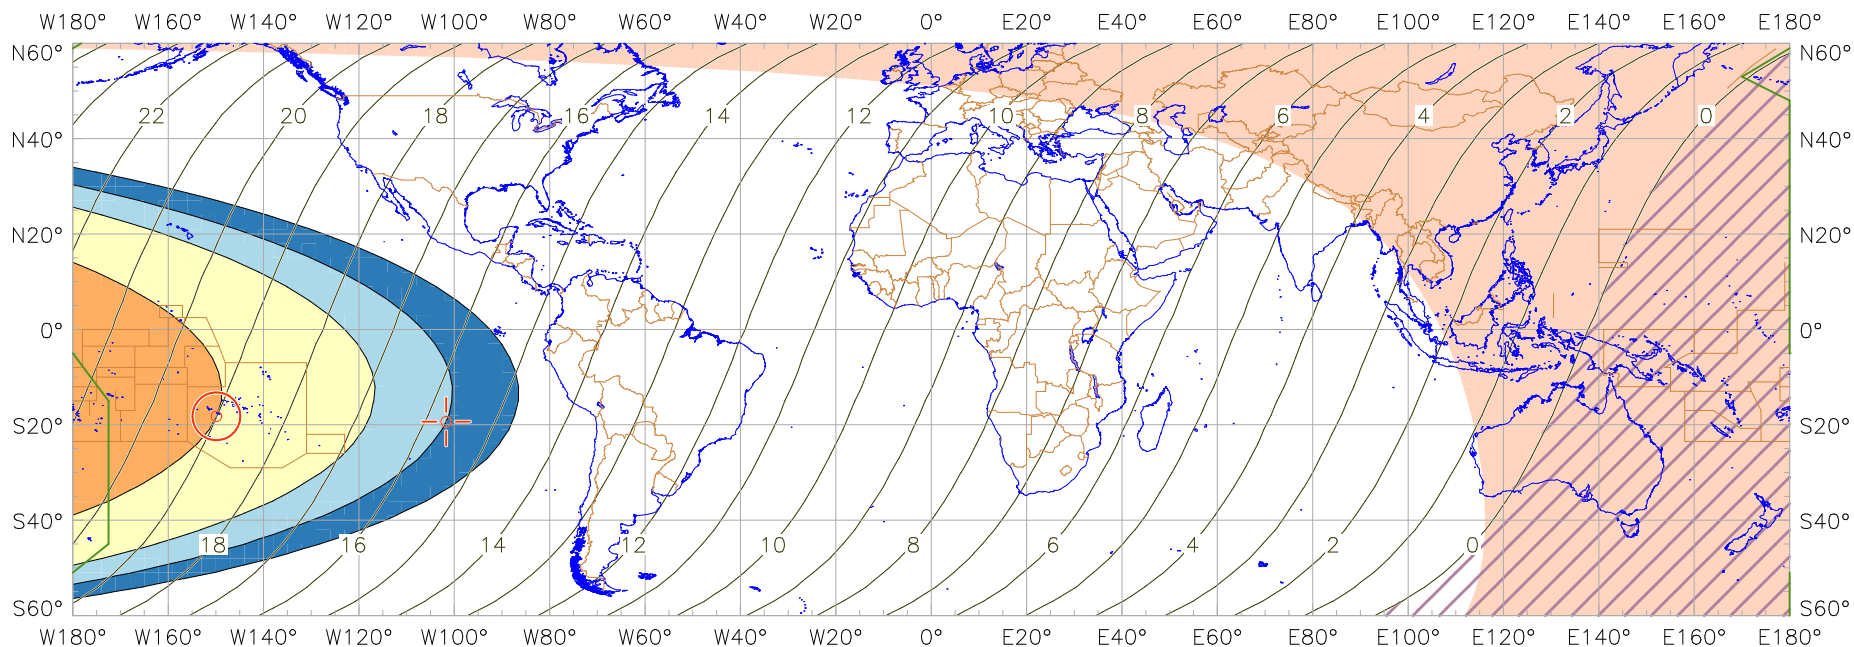

### Visibility of the New Crescent Moon for 2011 July 1 (Sha'ban 1432 AH)

New Moon occurred at 2011 July 1 at 08:54 UT

Age of the Moon at first visibility with the naked eye = 19.00 hours

Age of the Moon in hours at the "Best time" ——— 20 ———

Age of the Moon at first visibility with a telescope = 15.69 hours

#### New Crescent Moon Visibility Key – Colour Coding of Shaded Areas

- |  |   |
|--|---|
|  A – Easily visible to the naked eye                          |  D – Will need optical aid to find the crescent moon     |
|  B – Visible to the naked eye under perfect conditions        |  E – Not visible with a conventional telescope           |
|  C – May need optical aid to find the crescent moon initially |  F – Not visible – below the Danjon limit                |
|  Moon sets before the Sun                                     |  Moon prior to conjunction (new moon)                    |
|  Predicted location of first visibility with the naked eye    |  Predicted location of first visibility with a telescope |