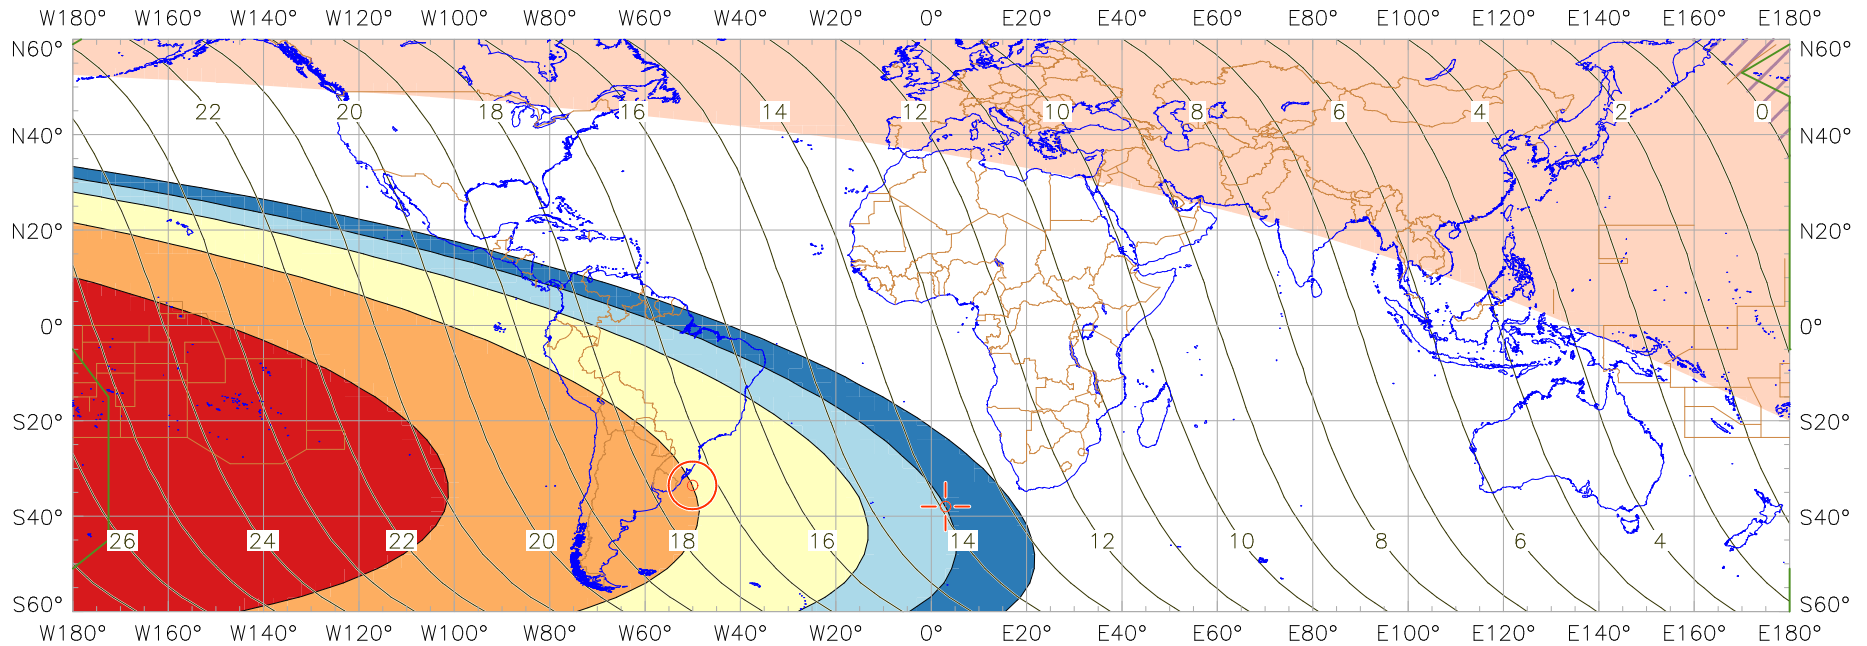

Visibility of the New Crescent Moon for 2010 November 6 (Dhu al-Hijja 1431 AH)

New Moon occurred at 2010 November 6 at 04:52 UT
 Age of the Moon at first visibility with the naked eye = 17.37 hours

Age of the Moon in hours at the "Best time" ——— 20 ———
 Age of the Moon at first visibility with a telescope = 13.91 hours

New Crescent Moon Visibility Key – Colour Coding of Shaded Areas

- | | |
|--|---|
|  A – Easily visible to the naked eye |  D – Will need optical aid to find the crescent moon |
|  B – Visible to the naked eye under perfect conditions |  E – Not visible with a conventional telescope |
|  C – May need optical aid to find the crescent moon initially |  F – Not visible – below the Danjon limit |
|  Moon sets before the Sun |  Moon prior to conjunction (new moon) |
|  Predicted location of first visibility with the naked eye |  Predicted location of first visibility with a telescope |