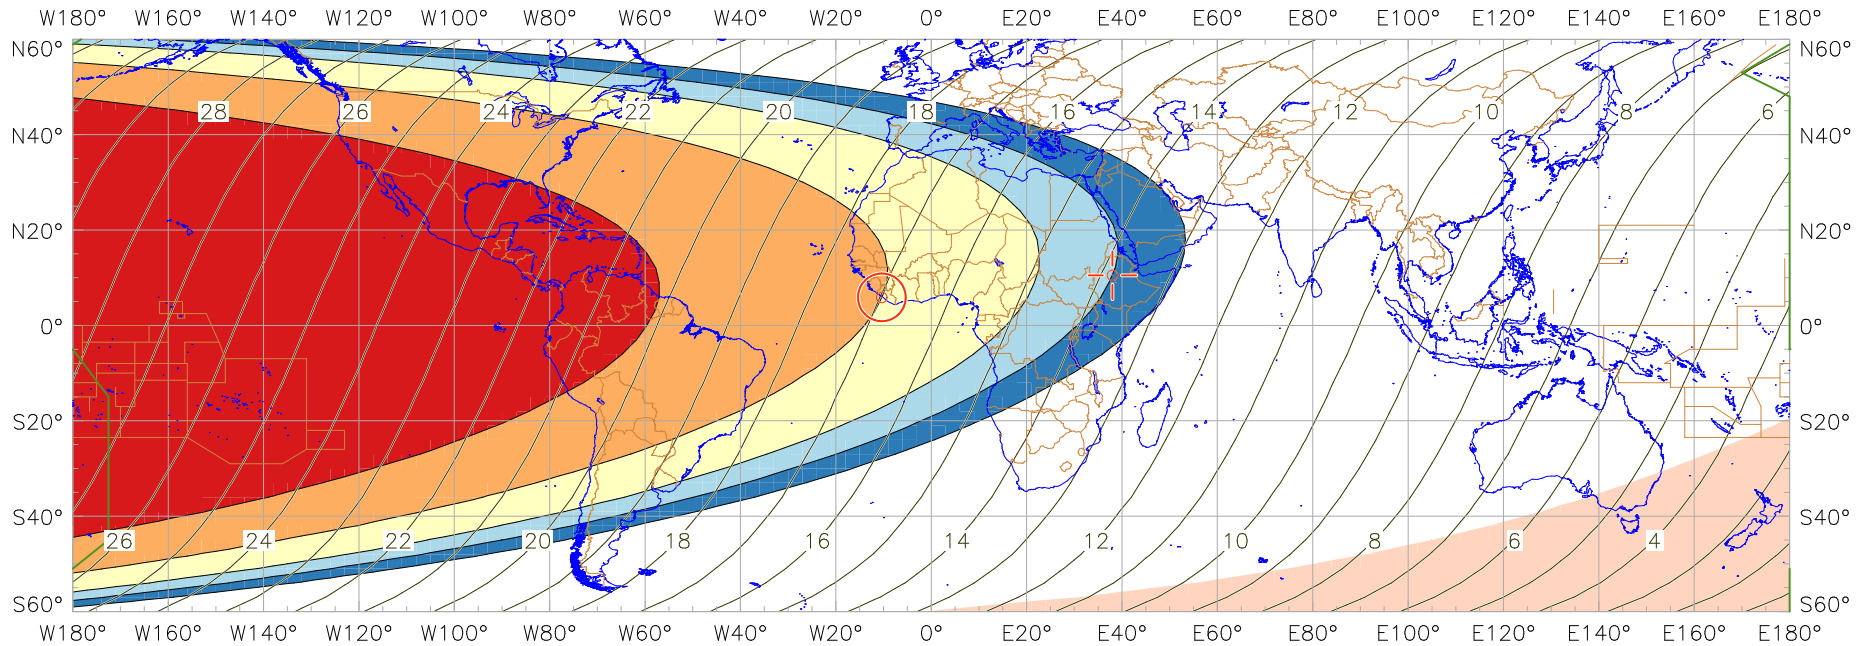

Visibility of the New Crescent Moon for 2008 July 3 (Rajab 1429 AH)

New Moon occurred at 2008 July 3 at 02:19 UT

Age of the Moon at first visibility with the naked eye = 16.97 hours

Age of the Moon in hours at the "Best time" ——— 20 ———

Age of the Moon at first visibility with a telescope = 13.83 hours

New Crescent Moon Visibility Key – Colour Coding of Shaded Areas

- | | | | |
|---|--|---|---|
|  | A – Easily visible to the naked eye |  | D – Will need optical aid to find the crescent moon |
|  | B – Visible to the naked eye under perfect conditions |  | E – Not visible with a conventional telescope |
|  | C – May need optical aid to find the crescent moon initially |  | F – Not visible – below the Danjon limit |
|  | Moon sets before the Sun |  | Moon prior to conjunction (new moon) |
|  | Predicted location of first visibility with the naked eye |  | Predicted location of first visibility with a telescope |