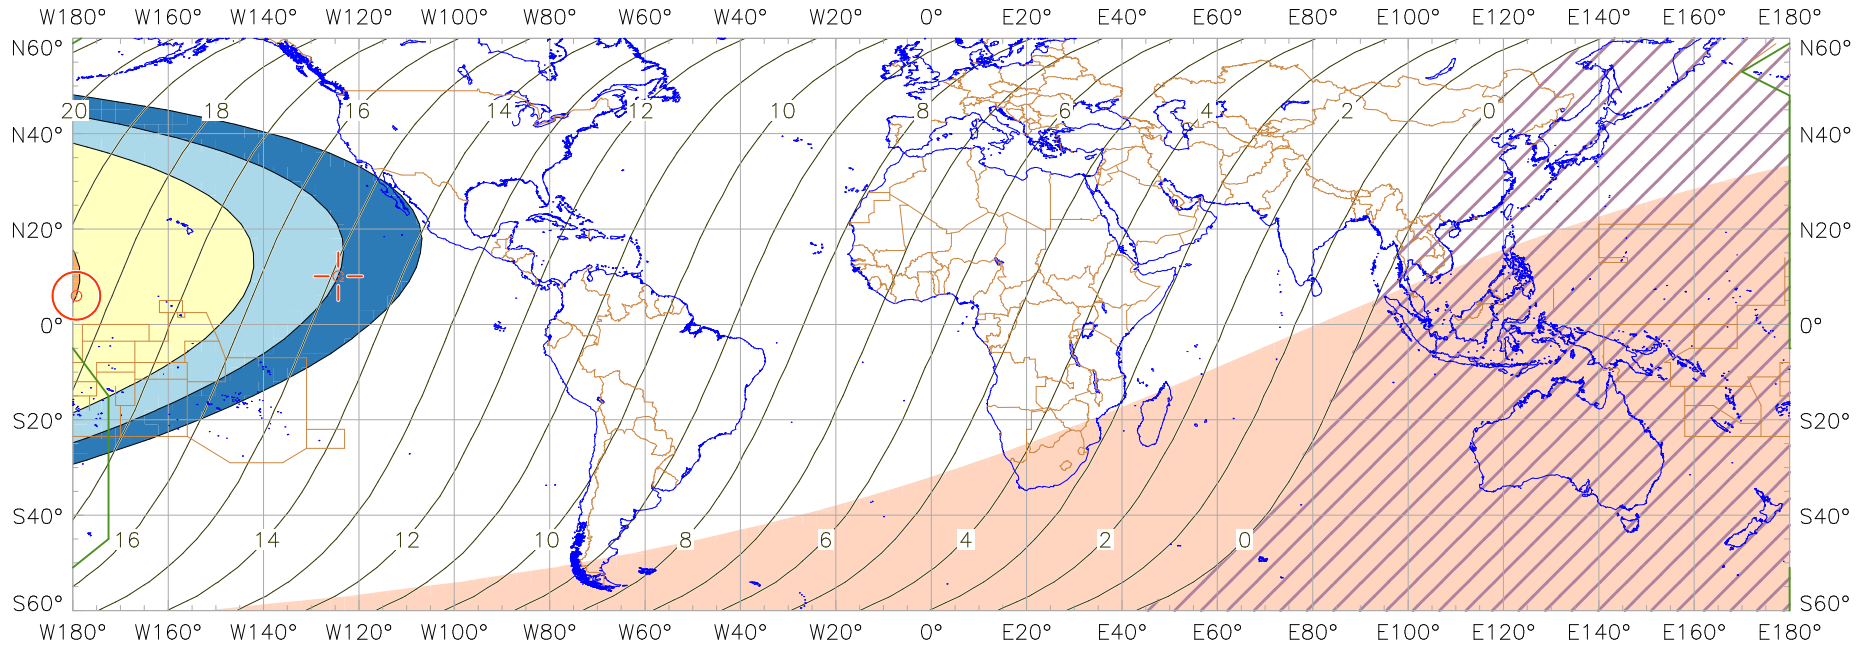

Visibility of the New Crescent Moon for 2007 July 14 (Rajab 1428 AH)

New Moon occurred at 2007 July 14 at 12:04 UT

Age of the Moon at first visibility with the naked eye = 18.50 hours

Age of the Moon in hours at the "Best time" ——— 20 ———

Age of the Moon at first visibility with a telescope = 14.89 hours

New Crescent Moon Visibility Key – Colour Coding of Shaded Areas

- | | |
|--|---|
|  A – Easily visible to the naked eye |  D – Will need optical aid to find the crescent moon |
|  B – Visible to the naked eye under perfect conditions |  E – Not visible with a conventional telescope |
|  C – May need optical aid to find the crescent moon initially |  F – Not visible – below the Danjon limit |
|  Moon sets before the Sun |  Moon prior to conjunction (new moon) |
|  Predicted location of first visibility with the naked eye |  Predicted location of first visibility with a telescope |