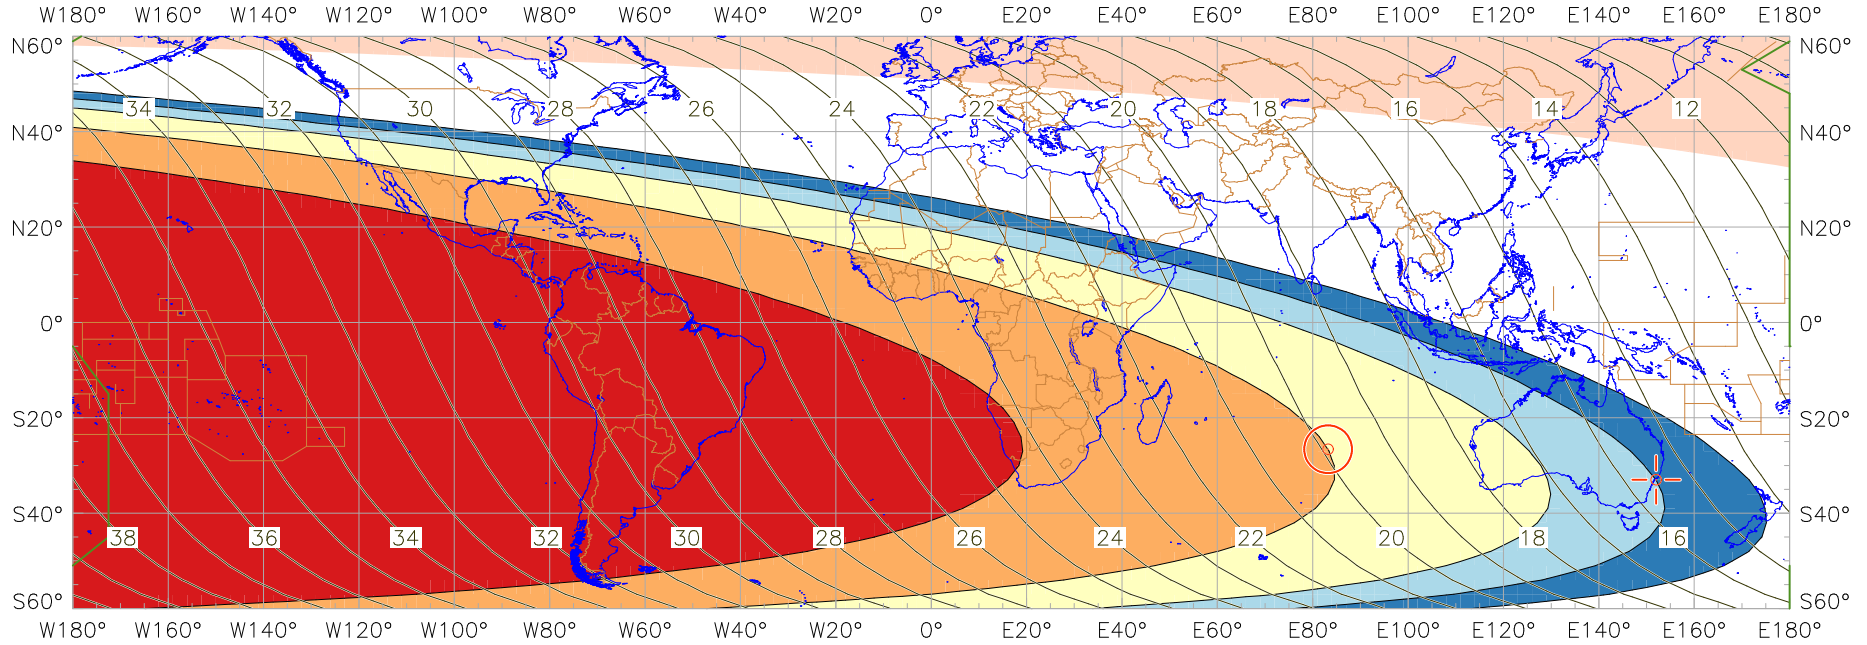

Visibility of the New Crescent Moon for 2007 December 10 (Dhu al-Hijja 1428 AH)

New Moon occurred at 2007 December 9 at 17:40 UT
 Age of the Moon at first visibility with the naked eye = 19.90 hours

Age of the Moon in hours at the "Best time" ——— 20 ———
 Age of the Moon at first visibility with a telescope = 15.53 hours

New Crescent Moon Visibility Key – Colour Coding of Shaded Areas

- | | | | |
|---|--|---|---|
|  | A – Easily visible to the naked eye |  | D – Will need optical aid to find the crescent moon |
|  | B – Visible to the naked eye under perfect conditions |  | E – Not visible with a conventional telescope |
|  | C – May need optical aid to find the crescent moon initially |  | F – Not visible – below the Danjon limit |
|  | Moon sets before the Sun |  | Moon prior to conjunction (new moon) |
|  | Predicted location of first visibility with the naked eye |  | Predicted location of first visibility with a telescope |