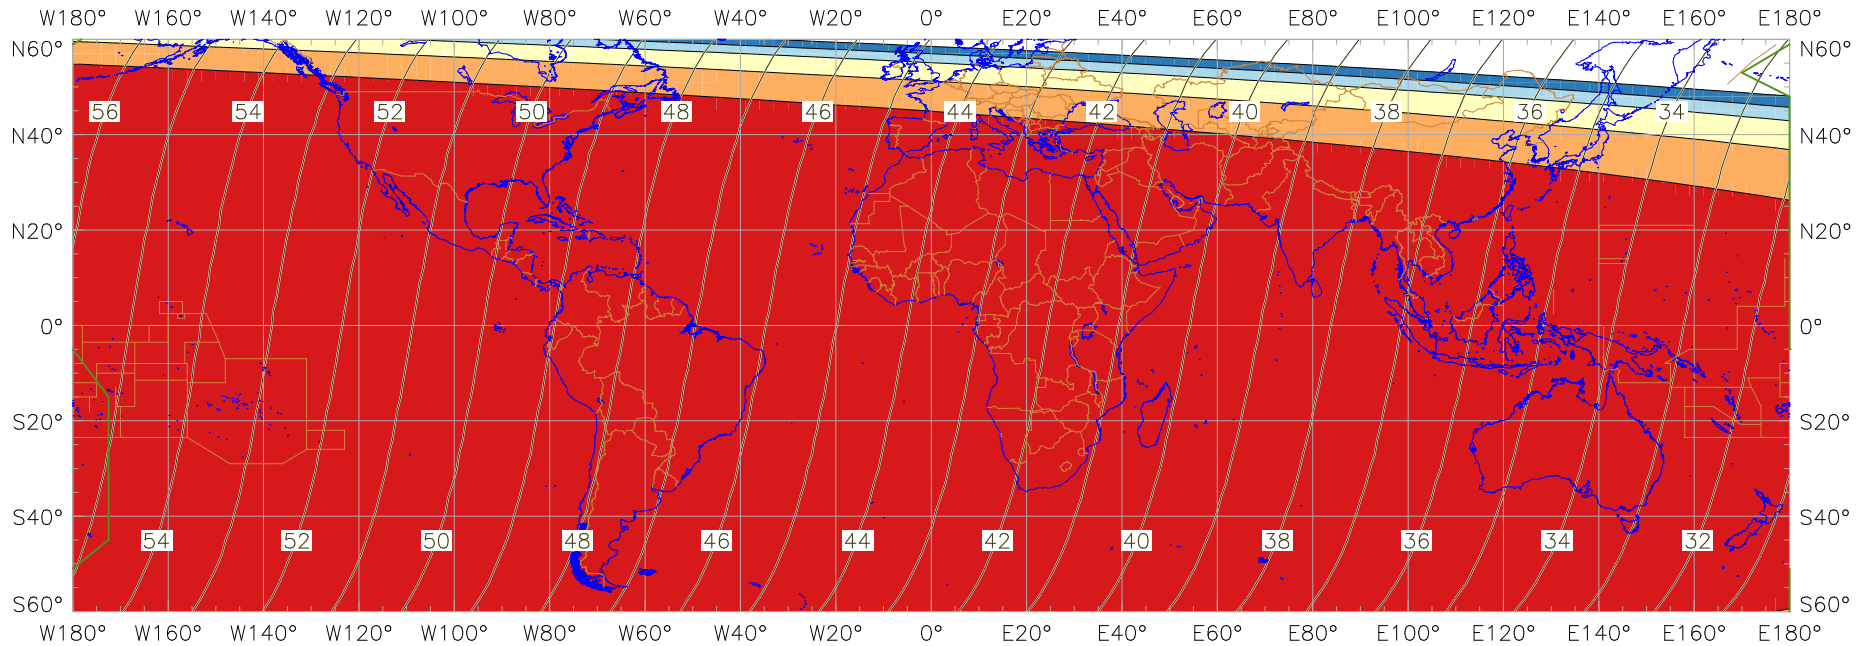

Visibility of the New Crescent Moon for 2007 August 14 (Sha'ban 1428 AH)

New Moon occurred at 2007 August 12 at 23:03 UT

Age of the Moon in hours at the "Best time" ———20———

New Crescent Moon Visibility Key – Colour Coding of Shaded Areas

- | | | | |
|---|--|---|---|
|  | A – Easily visible to the naked eye |  | D – Will need optical aid to find the crescent moon |
|  | B – Visible to the naked eye under perfect conditions |  | E – Not visible with a conventional telescope |
|  | C – May need optical aid to find the crescent moon initially |  | F – Not visible – below the Danjon limit |
|  | Moon sets before the Sun |  | Moon prior to conjunction (new moon) |
|  | Predicted location of first visibility with the naked eye |  | Predicted location of first visibility with a telescope |