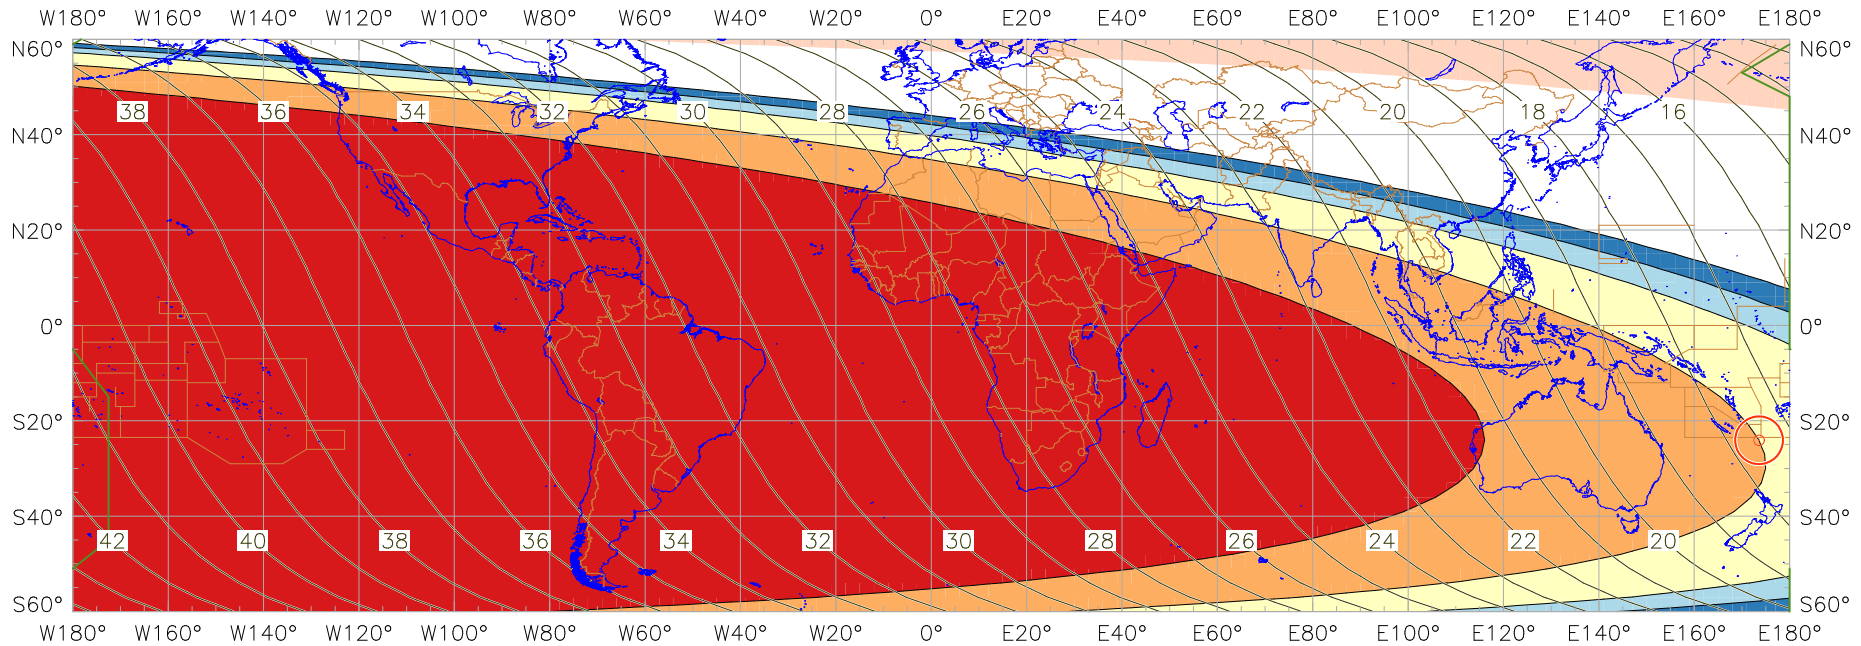

Visibility of the New Crescent Moon for 2006 December 21 (Dhu al-Hijja 1427 AH)

New Moon occurred at 2006 December 20 at 14:01 UT

Age of the Moon in hours at the "Best time" ——— 20 ———

Age of the Moon at first visibility with the naked eye = 17.53 hours

New Crescent Moon Visibility Key – Colour Coding of Shaded Areas

- | | |
|--|---|
| <p> A – Easily visible to the naked eye</p> <p> B – Visible to the naked eye under perfect conditions</p> <p> C – May need optical aid to find the crescent moon initially</p> <p> D – Will need optical aid to find the crescent moon</p> <p> F – Not visible – below the Danjon limit</p> <p> Moon prior to conjunction (new moon)</p> <p> Predicted location of first visibility with the naked eye</p> | <p> E – Not visible with a conventional telescope</p> <p> Moon prior to conjunction (new moon)</p> <p> Predicted location of first visibility with a telescope</p> |
|--|---|