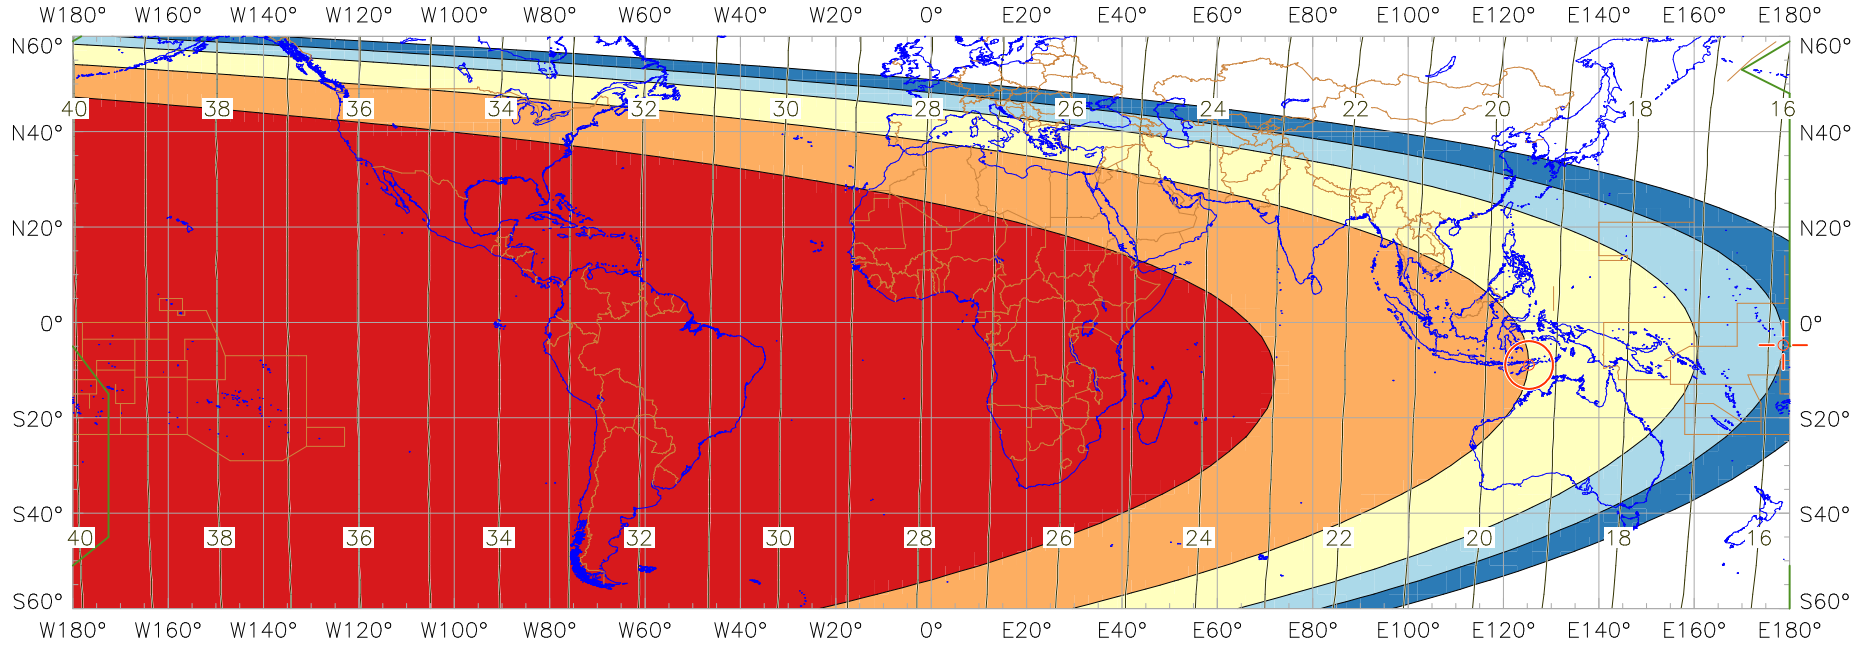

### Visibility of the New Crescent Moon for 2004 September 15 (Sha'ban 1425 AH)

New Moon occurred at 2004 September 14 at 14:29 UT  
 Age of the Moon at first visibility with the naked eye = 19.38 hours

Age of the Moon in hours at the "Best time" ——— 20 ———  
 Age of the Moon at first visibility with a telescope = 15.79 hours