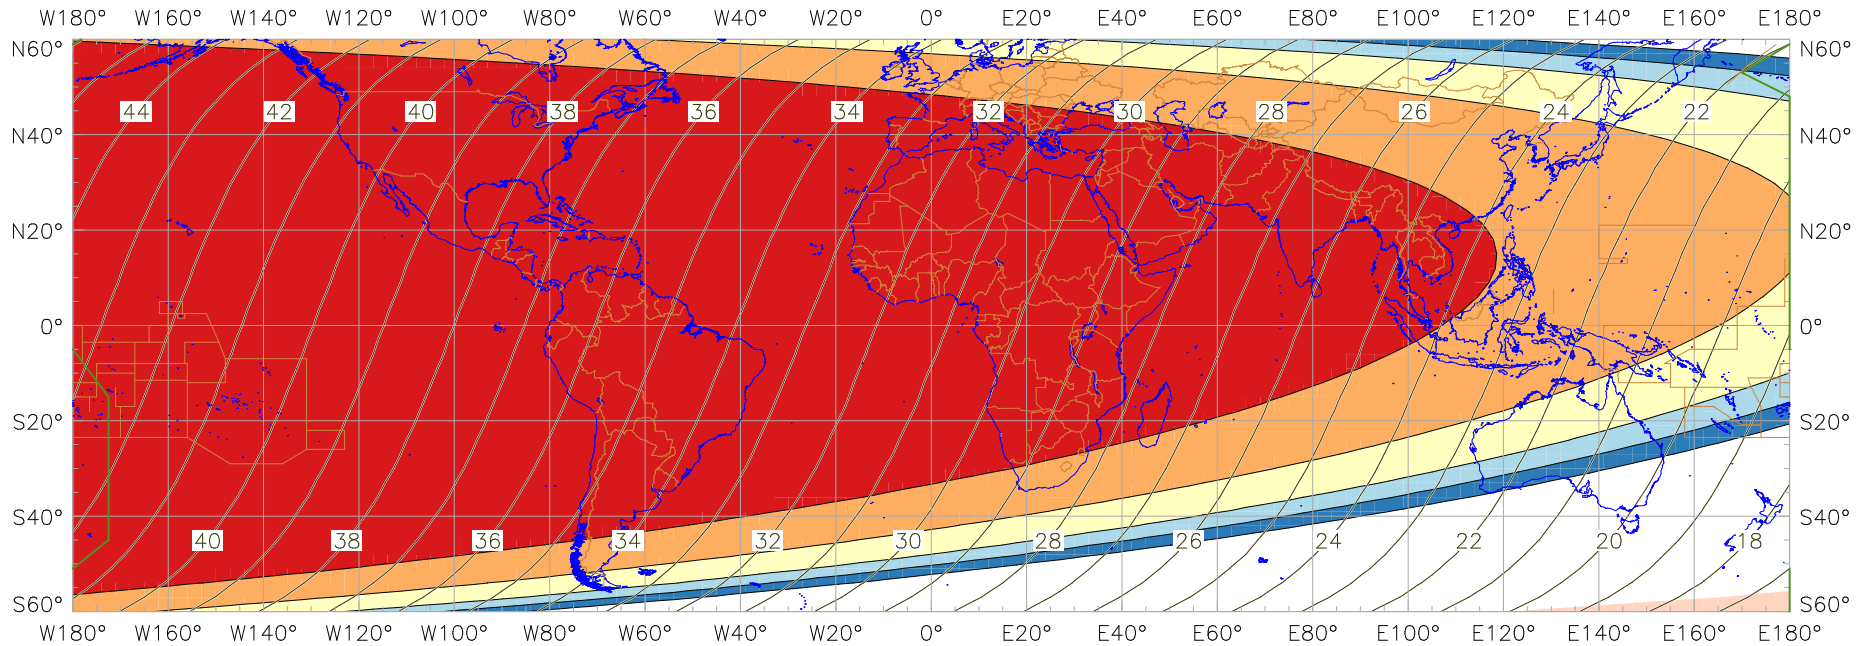

Visibility of the New Crescent Moon for 2004 July 18 (Jumada al-Ahira 1425 AH)

New Moon occurred at 2004 July 17 at 11:24 UT

Age of the Moon in hours at the "Best time" ——— 20 ———

New Crescent Moon Visibility Key – Colour Coding of Shaded Areas

- | | | | |
|---|--|---|---|
|  | A – Easily visible to the naked eye |  | D – Will need optical aid to find the crescent moon |
|  | B – Visible to the naked eye under perfect conditions |  | E – Not visible with a conventional telescope |
|  | C – May need optical aid to find the crescent moon initially |  | F – Not visible – below the Danjon limit |
|  | Moon sets before the Sun |  | Moon prior to conjunction (new moon) |
|  | Predicted location of first visibility with the naked eye |  | Predicted location of first visibility with a telescope |