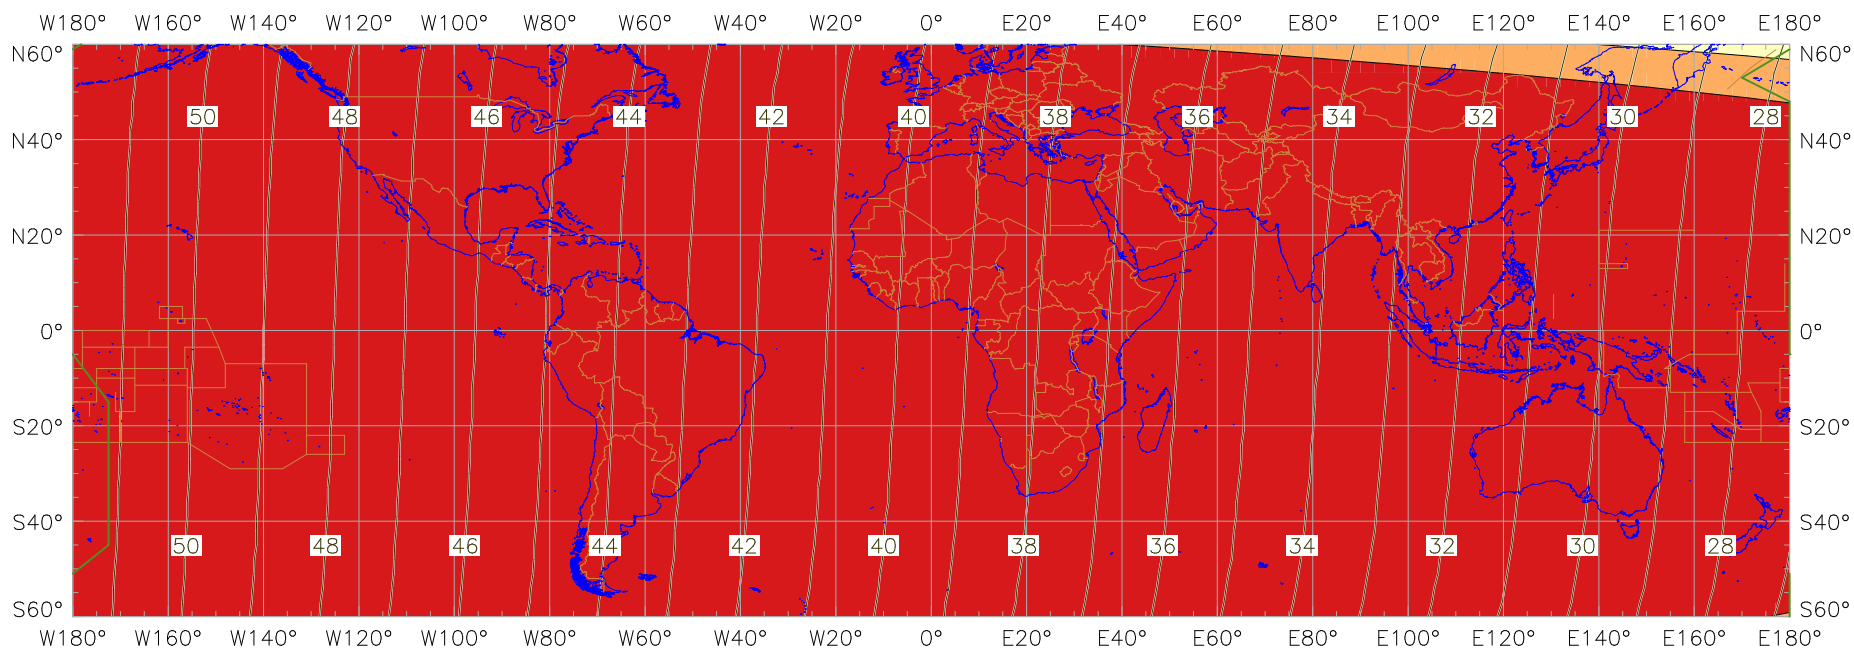

Visibility of the New Crescent Moon for 2002 September 8 (Rajab 1423 AH)

New Moon occurred at 2002 September 7 at 03:10 UT

Age of the Moon in hours at the "Best time" ———20———

New Crescent Moon Visibility Key – Colour Coding of Shaded Areas

- | | |
|--------------------------------------------------------------------------------------------------------------------------------------------------|-----------------------------------------------------------------------------------------------------------------------------------------------|
|  A – Easily visible to the naked eye |  D – Will need optical aid to find the crescent moon |
|  B – Visible to the naked eye under perfect conditions |  E – Not visible with a conventional telescope |
|  C – May need optical aid to find the crescent moon initially |  F – Not visible – below the Danjon limit |
|  Moon sets before the Sun |  Moon prior to conjunction (new moon) |
|  Predicted location of first visibility with the naked eye |  Predicted location of first visibility with a telescope |