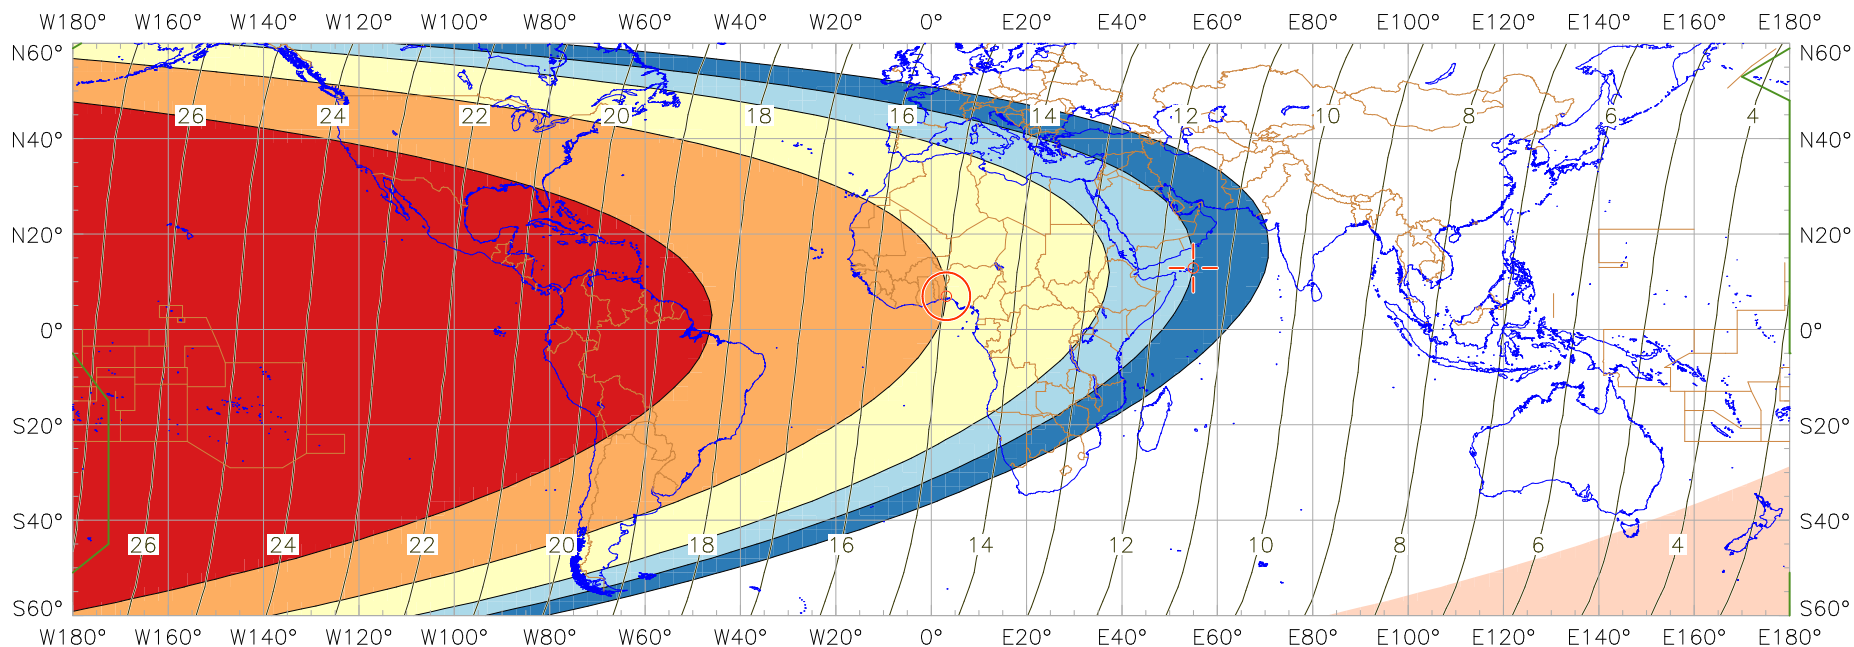

Visibility of the New Crescent Moon for 2002 September 7 (Rajab 1423 AH)

New Moon occurred at 2002 September 7 at 03:10 UT
 Age of the Moon at first visibility with the naked eye = 14.97 hours

Age of the Moon in hours at the "Best time" ——— 20 ———
 Age of the Moon at first visibility with a telescope = 11.51 hours

New Crescent Moon Visibility Key – Colour Coding of Shaded Areas

- | | |
|--|---|
|  A – Easily visible to the naked eye |  D – Will need optical aid to find the crescent moon |
|  B – Visible to the naked eye under perfect conditions |  E – Not visible with a conventional telescope |
|  C – May need optical aid to find the crescent moon initially |  F – Not visible – below the Danjon limit |
|  Moon sets before the Sun |  Moon prior to conjunction (new moon) |
|  Predicted location of first visibility with the naked eye |  Predicted location of first visibility with a telescope |