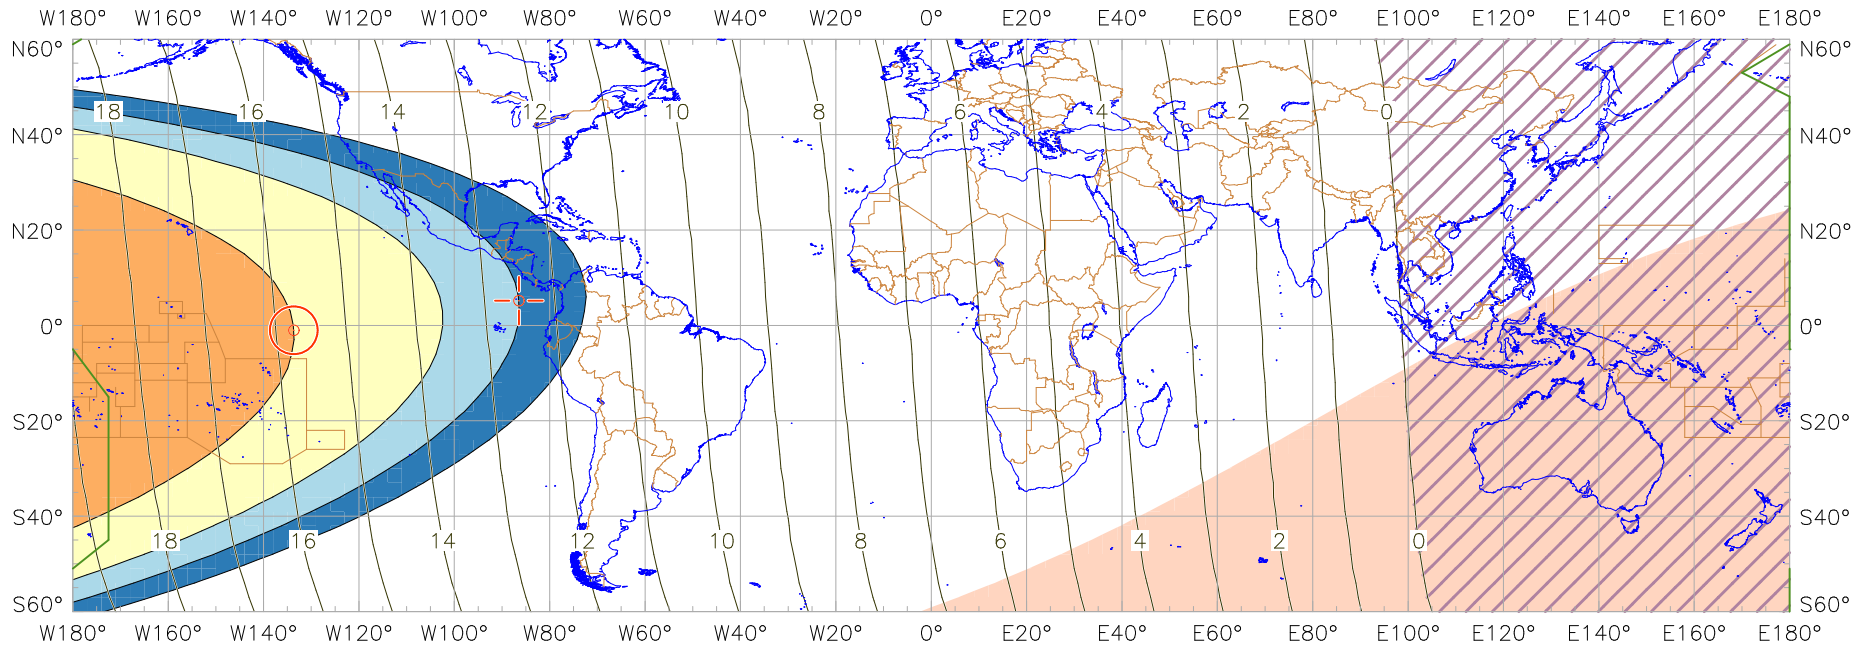

Visibility of the New Crescent Moon for 2002 October 6 (Sha'ban 1423 AH)

New Moon occurred at 2002 October 6 at 11:18 UT
 Age of the Moon at first visibility with the naked eye = 15.74 hours

Age of the Moon in hours at the "Best time" ——— 20 ———
 Age of the Moon at first visibility with a telescope = 12.51 hours

New Crescent Moon Visibility Key – Colour Coding of Shaded Areas

- | | |
|--|---|
|  A – Easily visible to the naked eye |  D – Will need optical aid to find the crescent moon |
|  B – Visible to the naked eye under perfect conditions |  E – Not visible with a conventional telescope |
|  C – May need optical aid to find the crescent moon initially |  F – Not visible – below the Danjon limit |
|  Moon sets before the Sun |  Moon prior to conjunction (new moon) |
|  Predicted location of first visibility with the naked eye |  Predicted location of first visibility with a telescope |