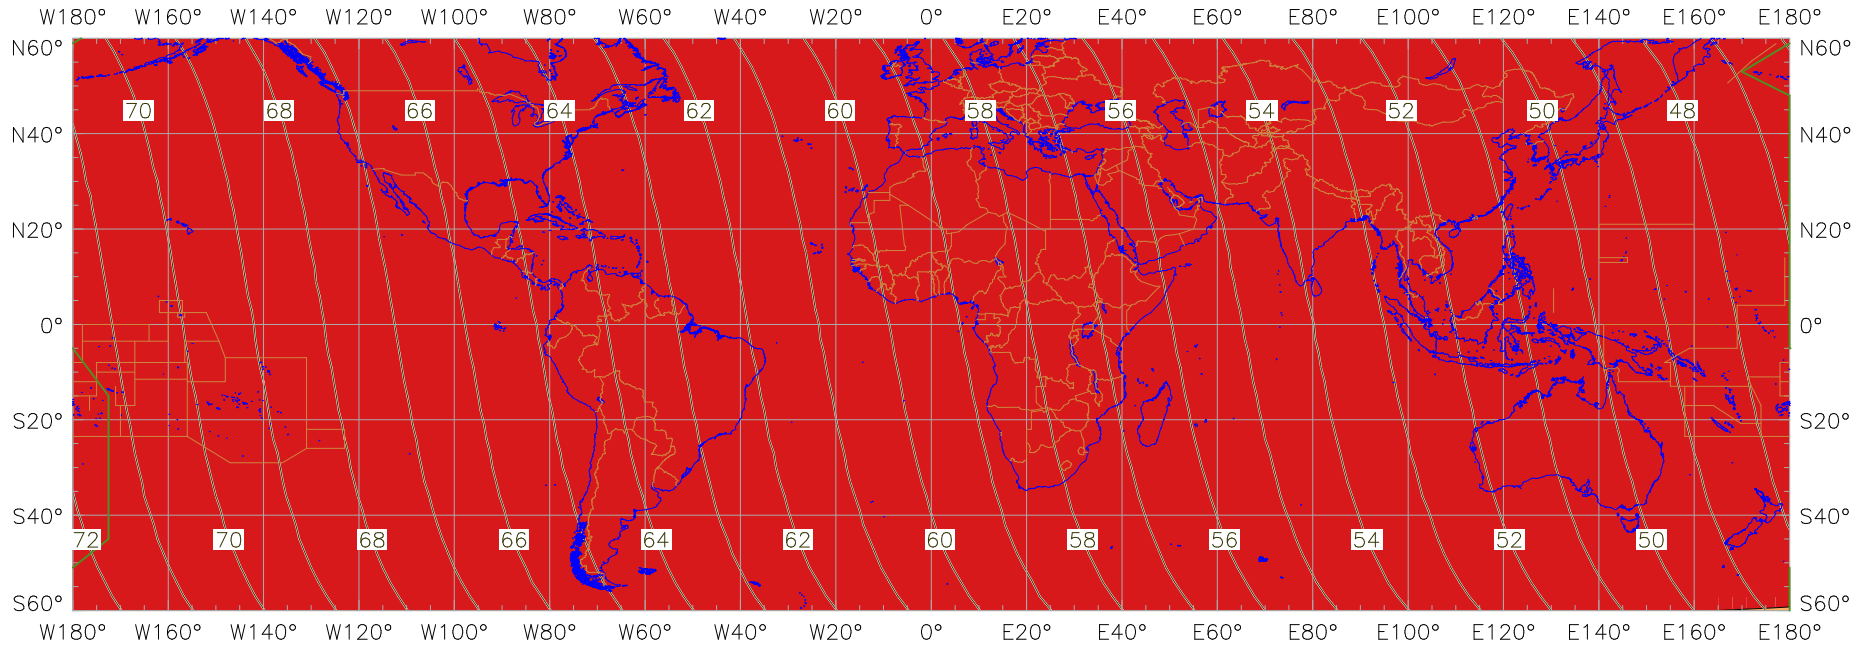

Visibility of the New Crescent Moon for 2002 February 14 (Dhu al-Hijja 1422 AH)

New Moon occurred at 2002 February 12 at 07:41 UT

Age of the Moon in hours at the "Best time" ———20———

New Crescent Moon Visibility Key – Colour Coding of Shaded Areas

- | | | | |
|---|--|---|---|
|  | A – Easily visible to the naked eye |  | D – Will need optical aid to find the crescent moon |
|  | B – Visible to the naked eye under perfect conditions |  | E – Not visible with a conventional telescope |
|  | C – May need optical aid to find the crescent moon initially |  | F – Not visible – below the Danjon limit |
|  | Moon sets before the Sun |  | Moon prior to conjunction (new moon) |
|  | Predicted location of first visibility with the naked eye |  | Predicted location of first visibility with a telescope |