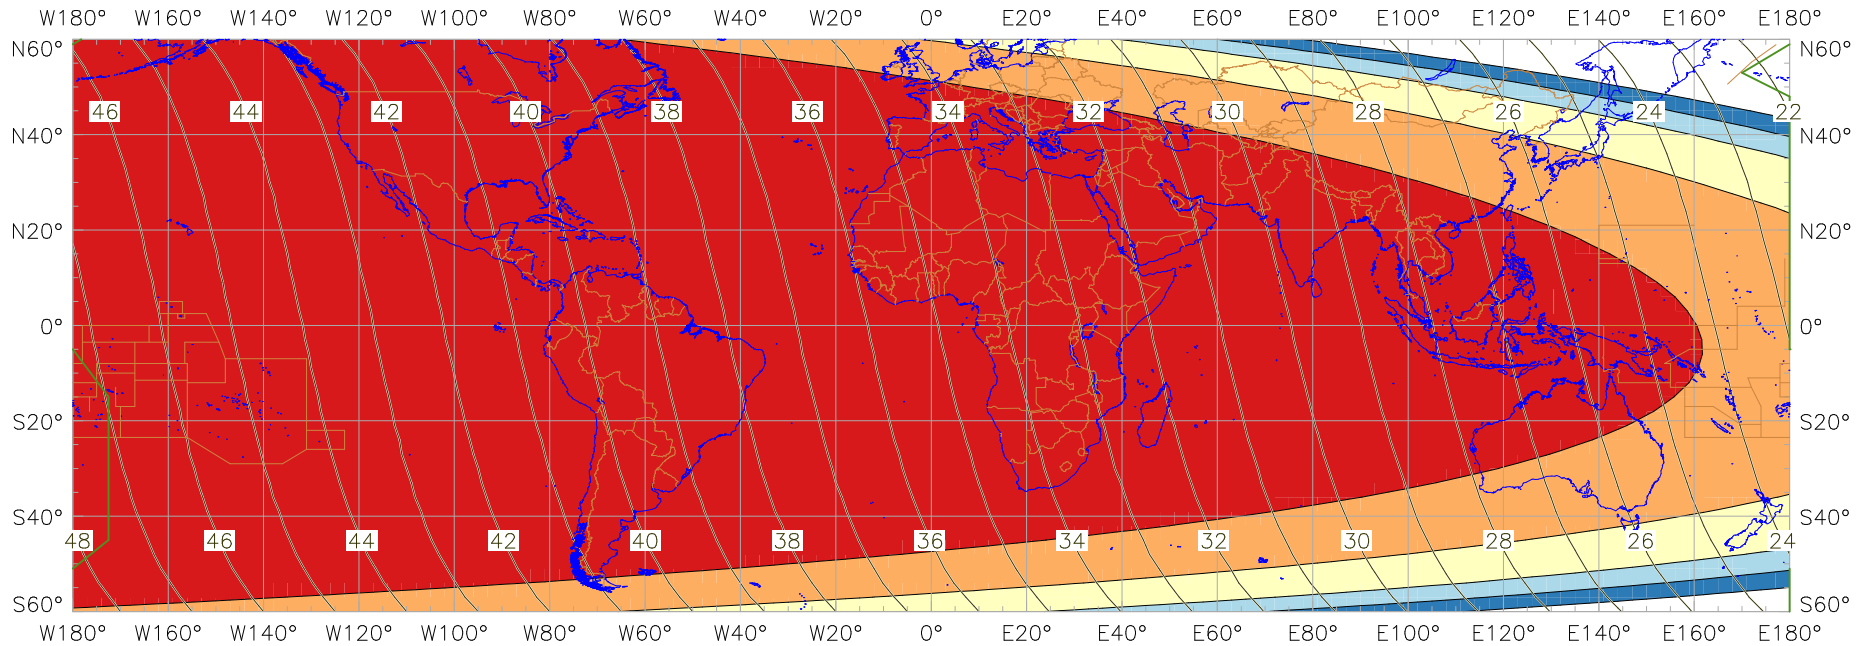

Visibility of the New Crescent Moon for 2002 February 13 (Dhu al-Hijja 1422 AH)

New Moon occurred at 2002 February 12 at 07:41 UT

Age of the Moon in hours at the "Best time" ——— 20 ———

New Crescent Moon Visibility Key – Colour Coding of Shaded Areas

- | | | | |
|---|--|---|---|
|  | A – Easily visible to the naked eye |  | D – Will need optical aid to find the crescent moon |
|  | B – Visible to the naked eye under perfect conditions |  | E – Not visible with a conventional telescope |
|  | C – May need optical aid to find the crescent moon initially |  | F – Not visible – below the Danjon limit |
|  | Moon sets before the Sun |  | Moon prior to conjunction (new moon) |
|  | Predicted location of first visibility with the naked eye |  | Predicted location of first visibility with a telescope |