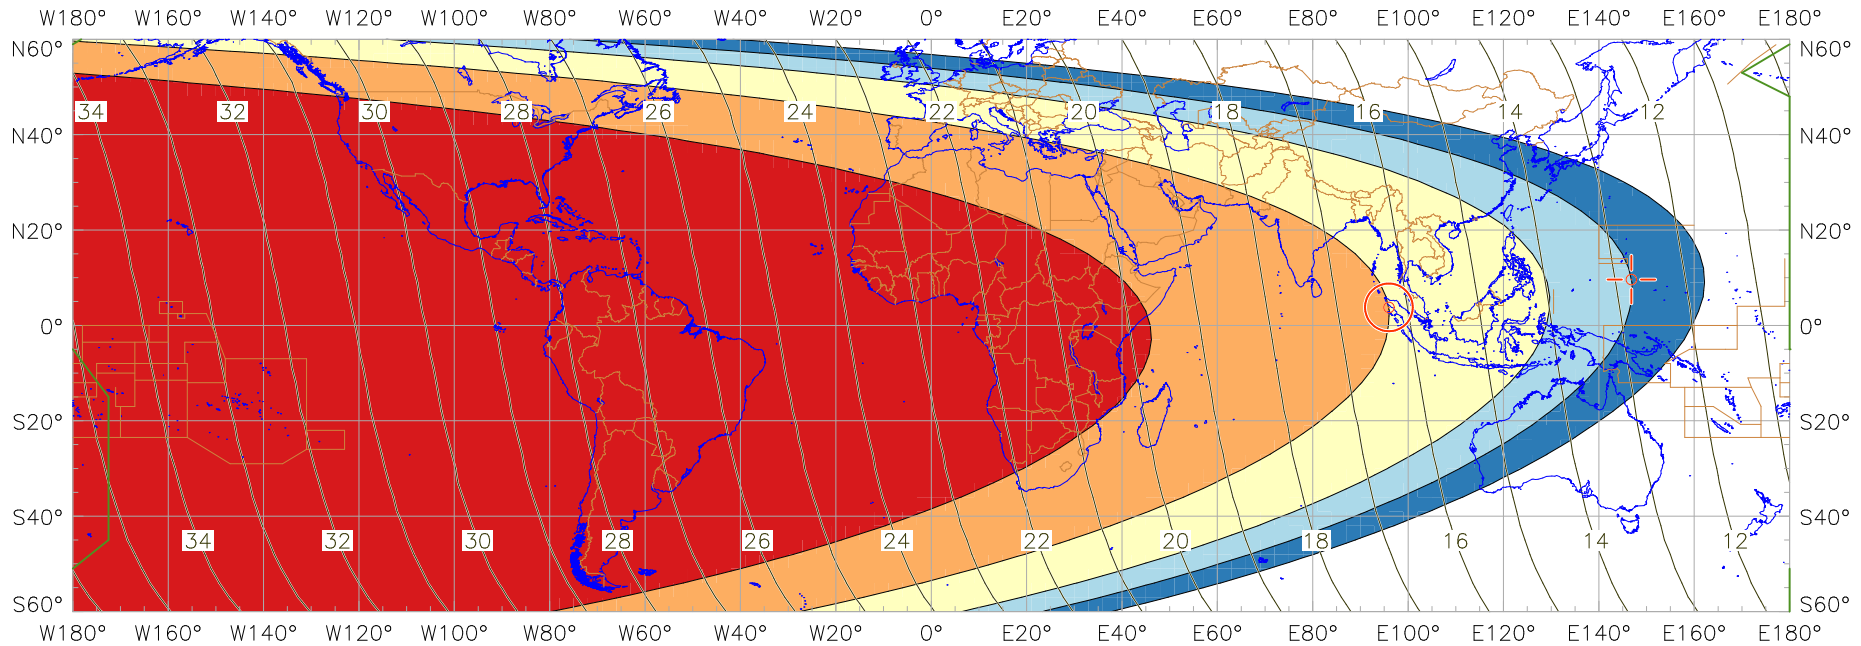

Visibility of the New Crescent Moon for 2001 October 17 (Sha'ban 1422 AH)

New Moon occurred at 2001 October 16 at 19:23 UT
 Age of the Moon at first visibility with the naked eye = 16.27 hours

Age of the Moon in hours at the "Best time" ——— 20 ———
 Age of the Moon at first visibility with a telescope = 12.76 hours

New Crescent Moon Visibility Key – Colour Coding of Shaded Areas

- | | | | |
|---|--|---|---|
|  | A – Easily visible to the naked eye |  | D – Will need optical aid to find the crescent moon |
|  | B – Visible to the naked eye under perfect conditions |  | E – Not visible with a conventional telescope |
|  | C – May need optical aid to find the crescent moon initially |  | F – Not visible – below the Danjon limit |
|  | Moon sets before the Sun |  | Moon prior to conjunction (new moon) |
|  | Predicted location of first visibility with the naked eye |  | Predicted location of first visibility with a telescope |