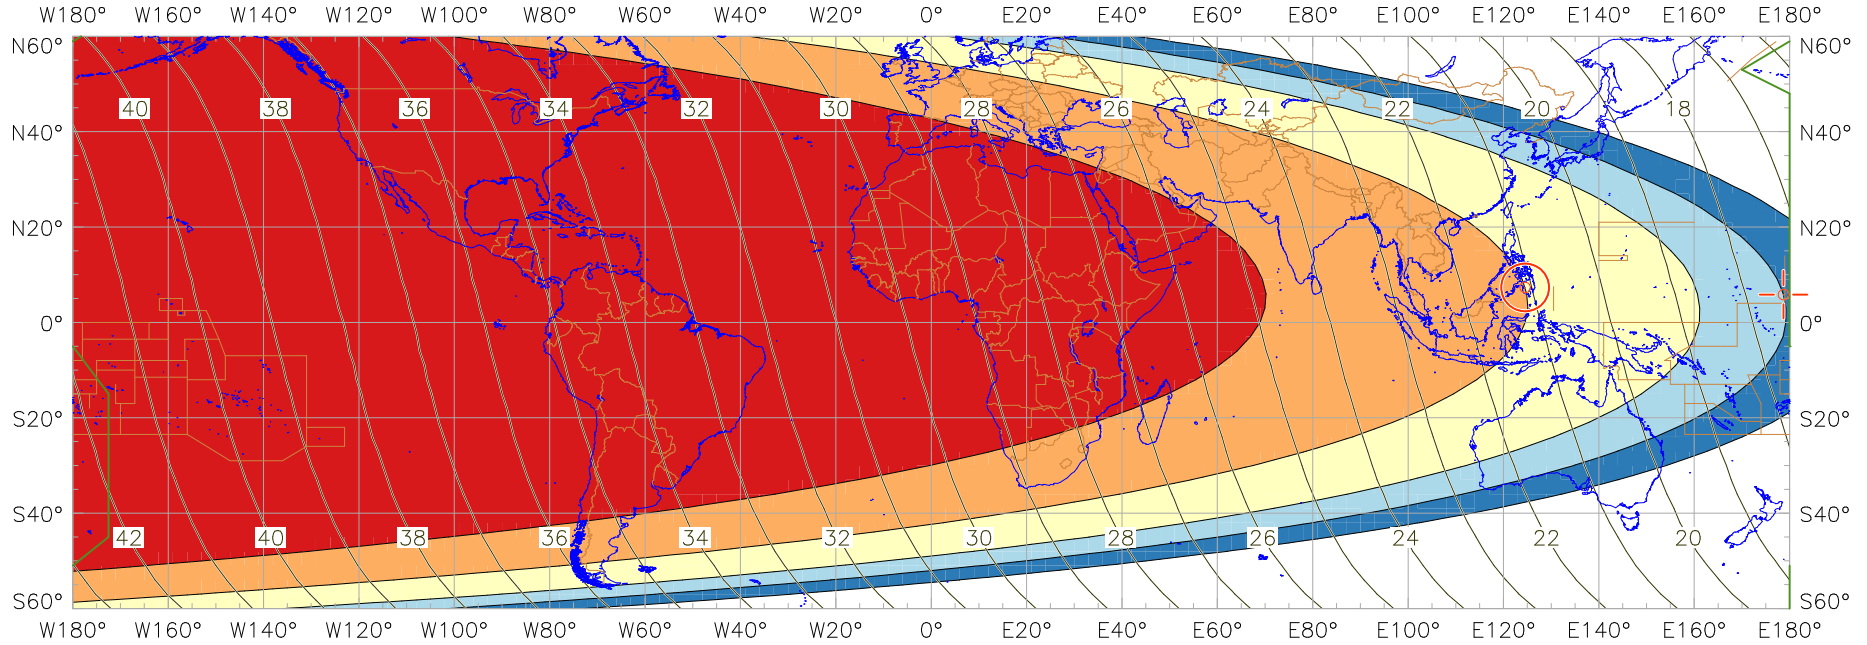

### Visibility of the New Crescent Moon for 2000 February 6 (Dhu al-Qa'da 1420 AH)

New Moon occurred at 2000 February 5 at 13:03 UT  
 Age of the Moon at first visibility with the naked eye = 21.09 hours

Age of the Moon in hours at the "Best time" — 20 —  
 Age of the Moon at first visibility with a telescope = 17.45 hours