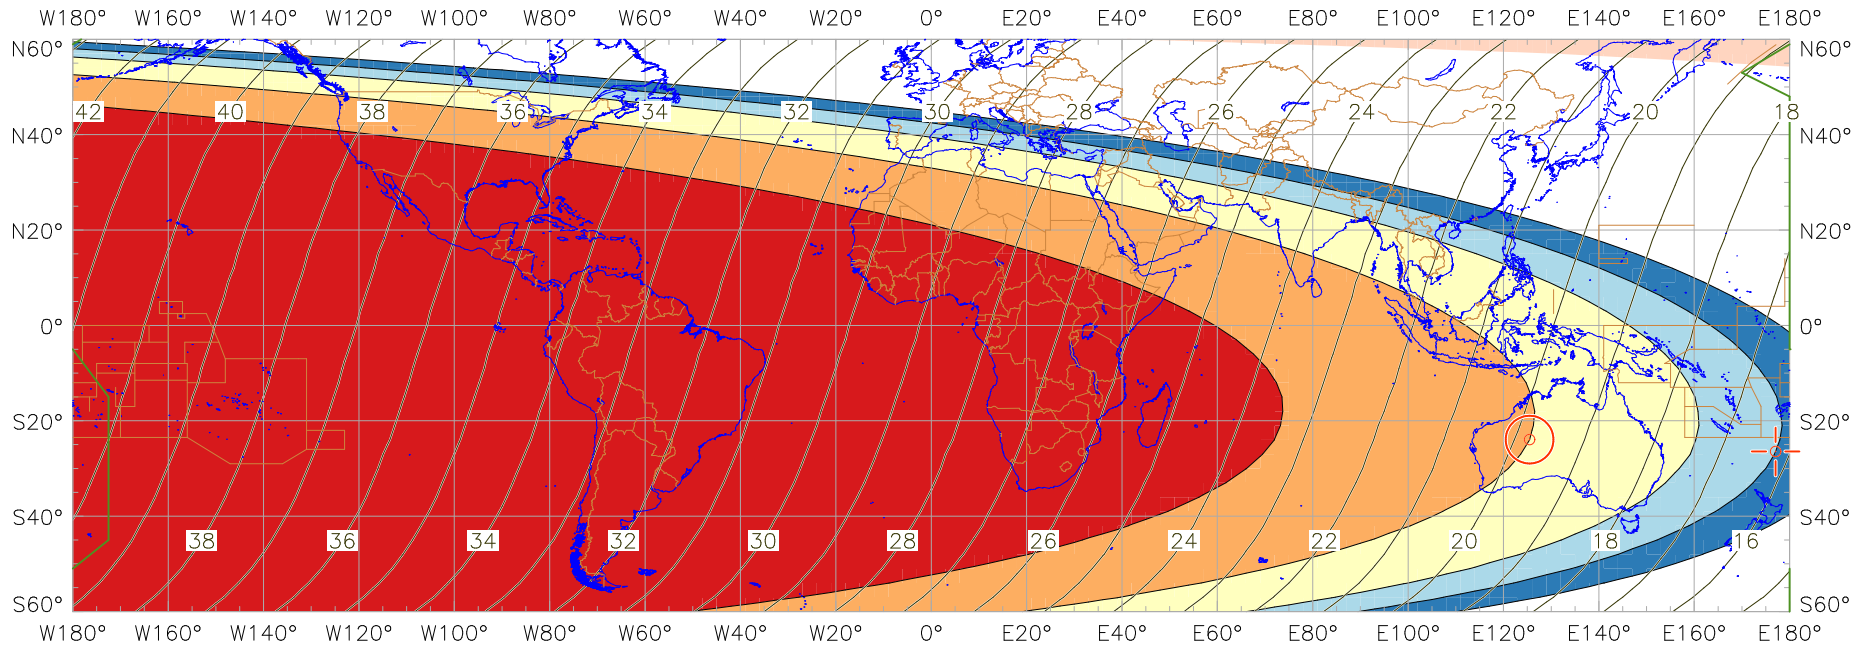

### Visibility of the New Crescent Moon for 1998 July 24 (Rabi al-Ahir 1419 AH)

New Moon occurred at 1998 July 23 at 13:44 UT  
 Age of the Moon at first visibility with the naked eye = 19.78 hours

Age of the Moon in hours at the "Best time" ——— 20 ———  
 Age of the Moon at first visibility with a telescope = 16.21 hours

#### New Crescent Moon Visibility Key – Colour Coding of Shaded Areas

- |   |  |   |   |
|---|--|---|---|
|  | A – Easily visible to the naked eye                          |  | D – Will need optical aid to find the crescent moon     |
|  | B – Visible to the naked eye under perfect conditions        |  | E – Not visible with a conventional telescope           |
|  | C – May need optical aid to find the crescent moon initially |  | F – Not visible – below the Danjon limit                |
|  | Moon sets before the Sun                                     |  | Moon prior to conjunction (new moon)                    |
|  | Predicted location of first visibility with the naked eye    |  | Predicted location of first visibility with a telescope |