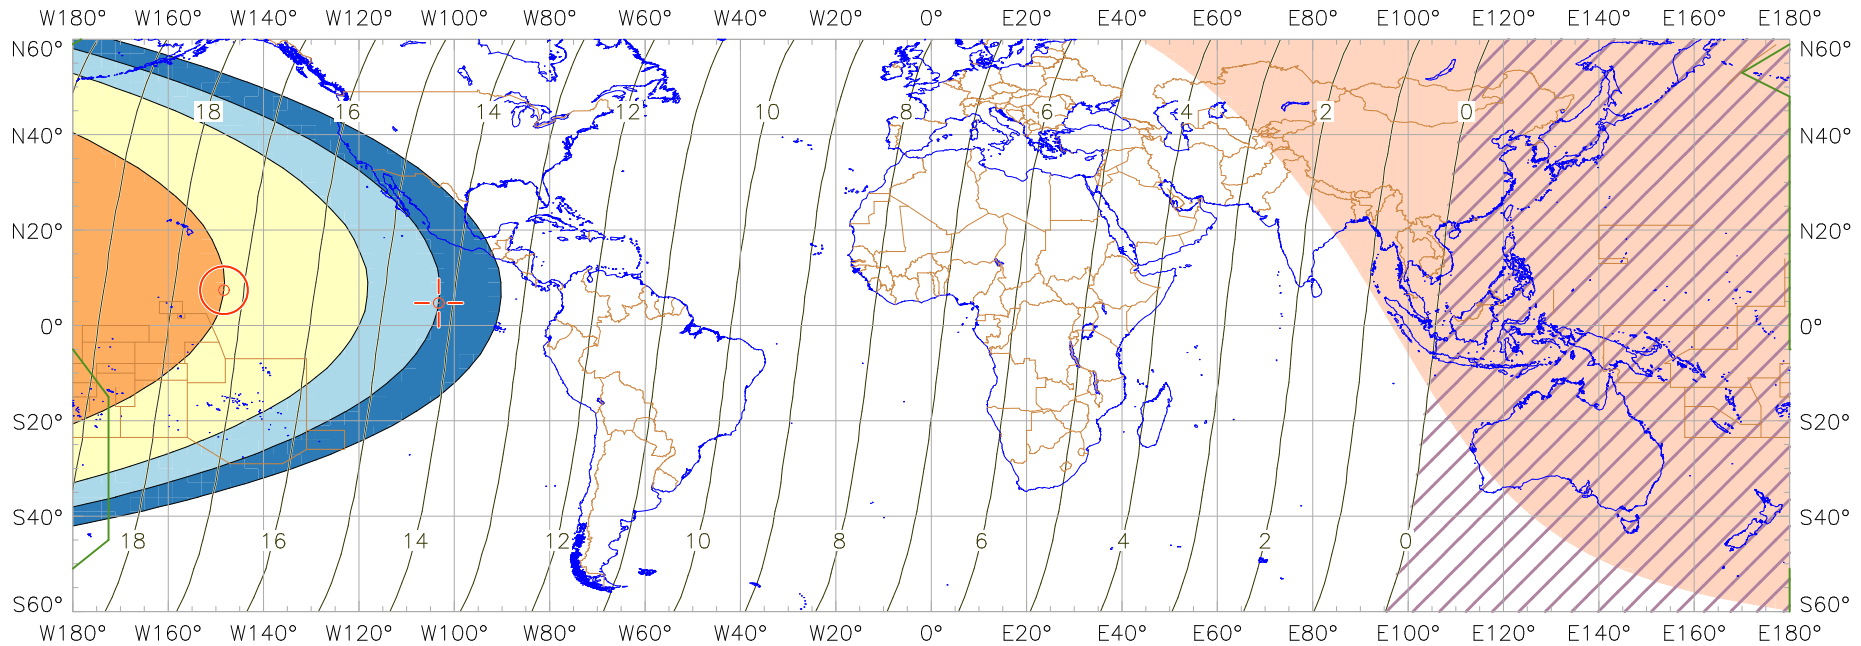

Visibility of the New Crescent Moon for 1997 April 7 (Dhu al-Hijja 1417 AH)

New Moon occurred at 1997 April 7 at 11:02 UT

Age of the Moon at first visibility with the naked eye = 17.28 hours

Age of the Moon in hours at the "Best time" ——— 20 ———

Age of the Moon at first visibility with a telescope = 14.20 hours

New Crescent Moon Visibility Key – Colour Coding of Shaded Areas

- | | | | |
|-------------------------------------------------------------------------------------|--------------------------------------------------------------|---------------------------------------------------------------------------------------|---------------------------------------------------------|
|  | A – Easily visible to the naked eye |  | D – Will need optical aid to find the crescent moon |
|  | B – Visible to the naked eye under perfect conditions |  | E – Not visible with a conventional telescope |
|  | C – May need optical aid to find the crescent moon initially |  | F – Not visible – below the Danjon limit |
|  | Moon sets before the Sun |  | Moon prior to conjunction (new moon) |
|  | Predicted location of first visibility with the naked eye |  | Predicted location of first visibility with a telescope |