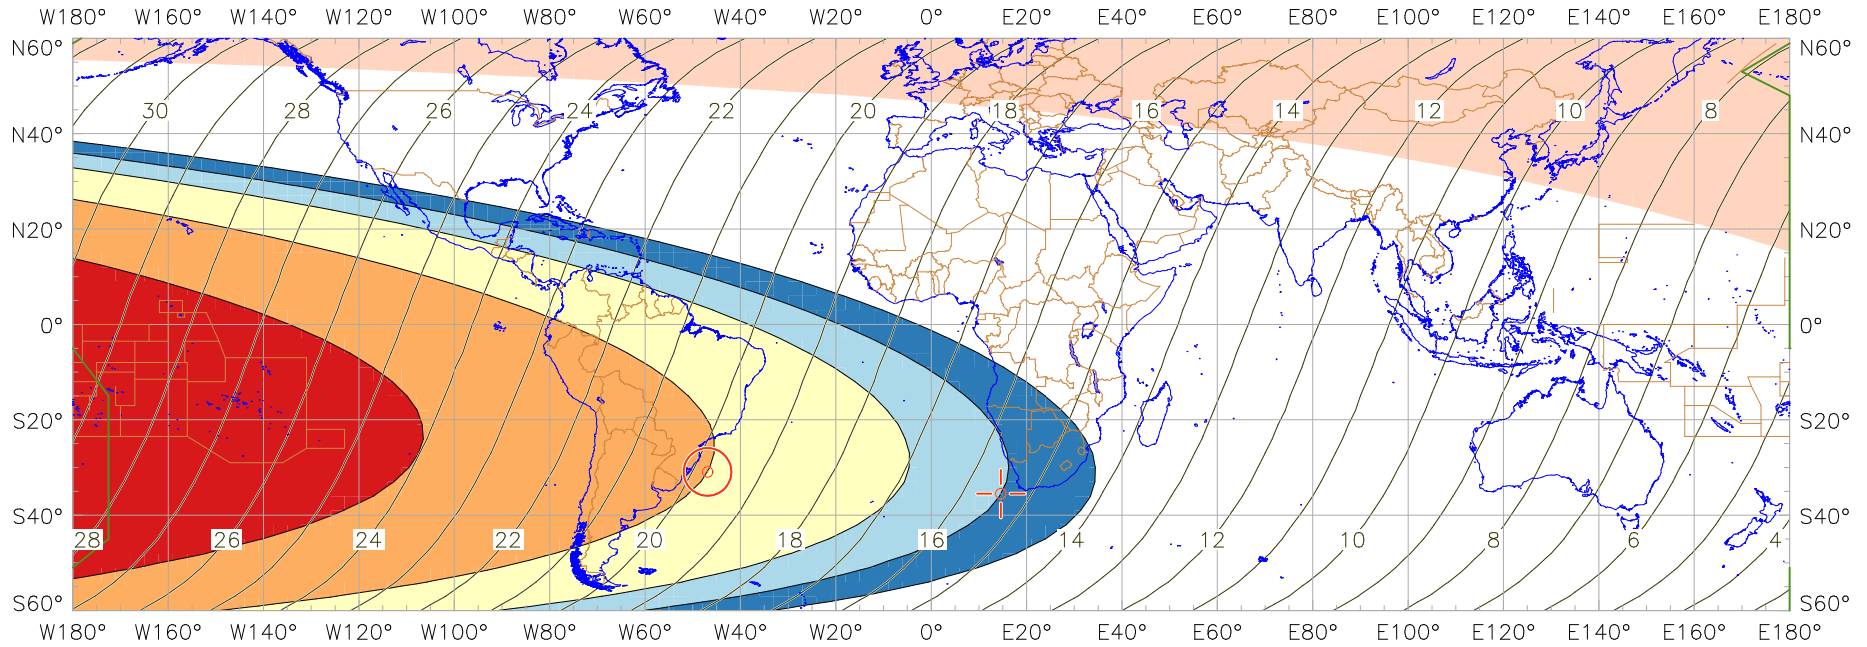

### Visibility of the New Crescent Moon for 1995 June 28 (Safar 1416 AH)

New Moon occurred at 1995 June 28 at 00:50 UT

Age of the Moon at first visibility with the naked eye = 19.78 hours

Age of the Moon in hours at the "Best time" ——— 20 ———

Age of the Moon at first visibility with a telescope = 15.44 hours