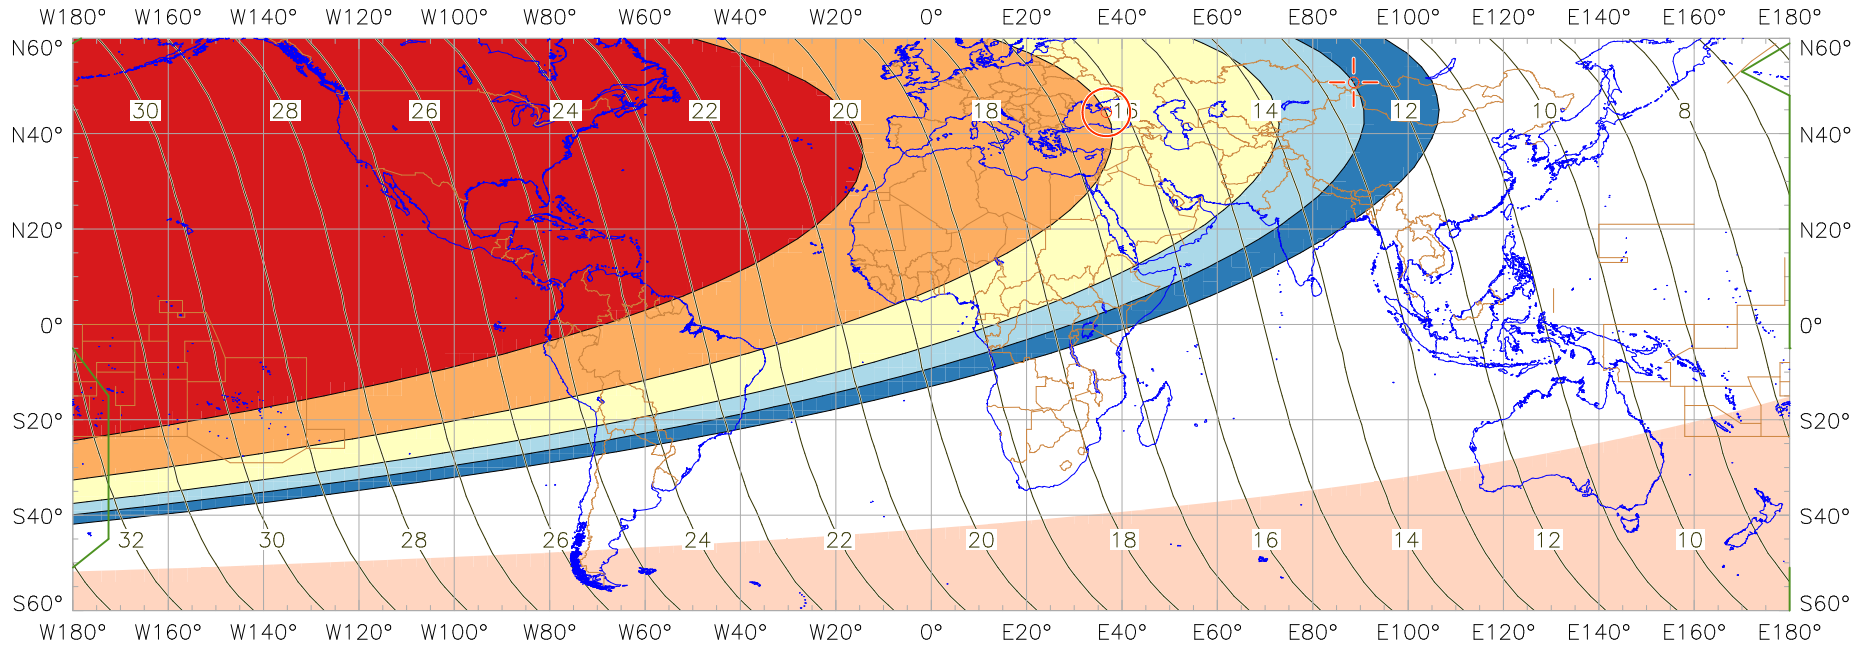

Visibility of the New Crescent Moon for 1995 January 31 (Ramadan 1415 AH)

New Moon occurred at 1995 January 30 at 22:48 UT

Age of the Moon at first visibility with the naked eye = 16.27 hours

Age of the Moon in hours at the "Best time" ——— 20 ———

Age of the Moon at first visibility with a telescope = 12.49 hours

New Crescent Moon Visibility Key – Colour Coding of Shaded Areas

- | | |
|--|---|
| <p> A – Easily visible to the naked eye</p> <p> B – Visible to the naked eye under perfect conditions</p> <p> C – May need optical aid to find the crescent moon initially</p> <p> Moon sets before the Sun</p> <p> Predicted location of first visibility with the naked eye</p> | <p> D – Will need optical aid to find the crescent moon</p> <p> E – Not visible with a conventional telescope</p> <p> F – Not visible – below the Danjon limit</p> <p> Moon prior to conjunction (new moon)</p> <p> Predicted location of first visibility with a telescope</p> |
|--|---|