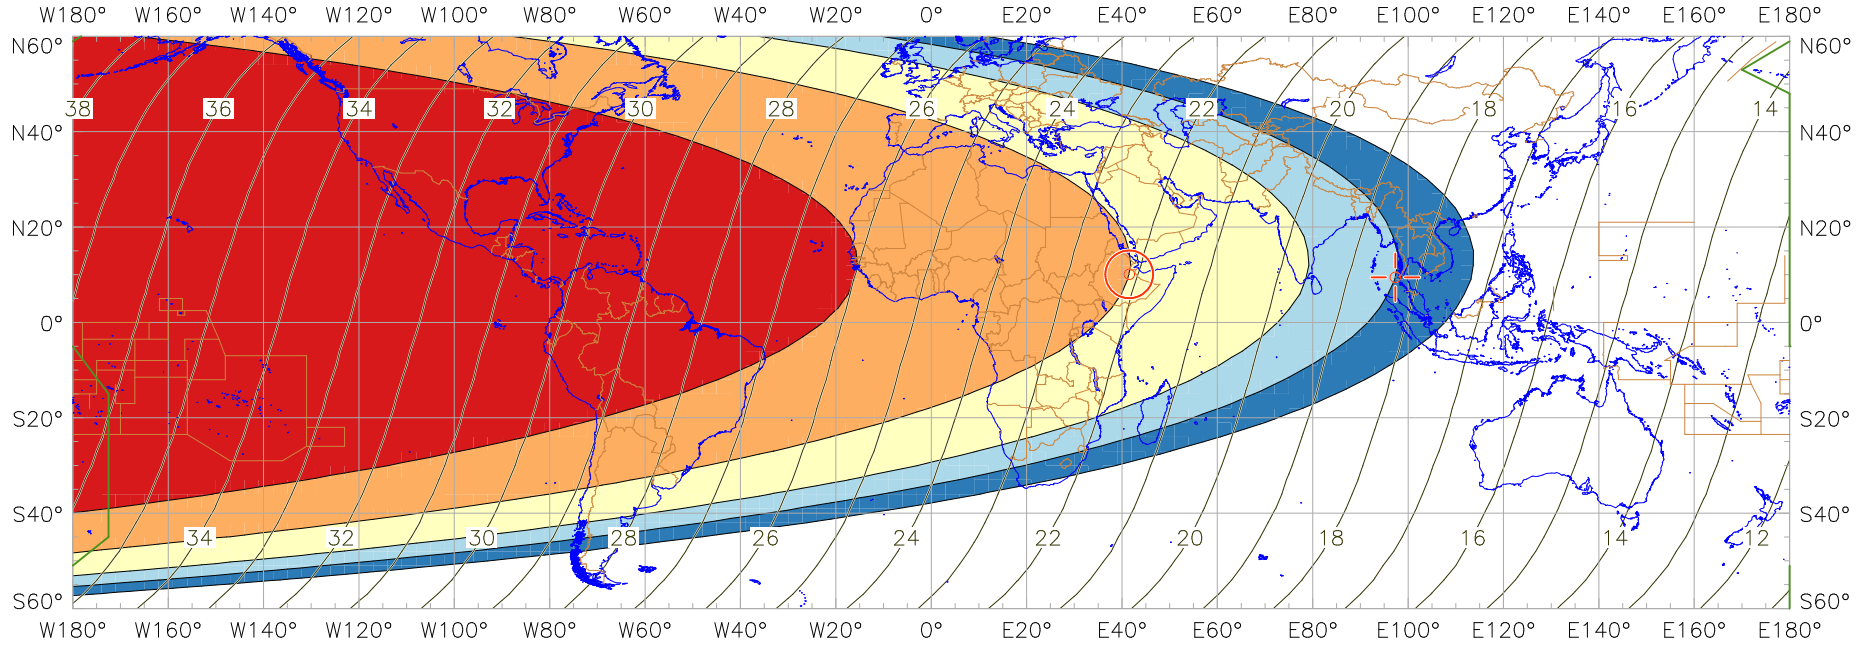

### Visibility of the New Crescent Moon for 1995 April 30 (Dhu al-Hijja 1415 AH)

New Moon occurred at 1995 April 29 at 17:36 UT  
 Age of the Moon at first visibility with the naked eye = 22.12 hours

Age of the Moon in hours at the "Best time" ——— 20 ———  
 Age of the Moon at first visibility with a telescope = 18.32 hours

#### New Crescent Moon Visibility Key – Colour Coding of Shaded Areas

- |   |  |   |   |
|---|--|---|---|
|  | A – Easily visible to the naked eye                          |  | D – Will need optical aid to find the crescent moon     |
|  | B – Visible to the naked eye under perfect conditions        |  | E – Not visible with a conventional telescope           |
|  | C – May need optical aid to find the crescent moon initially |  | F – Not visible – below the Danjon limit                |
|  | Moon sets before the Sun                                     |  | Moon prior to conjunction (new moon)                    |
|  | Predicted location of first visibility with the naked eye    |  | Predicted location of first visibility with a telescope |