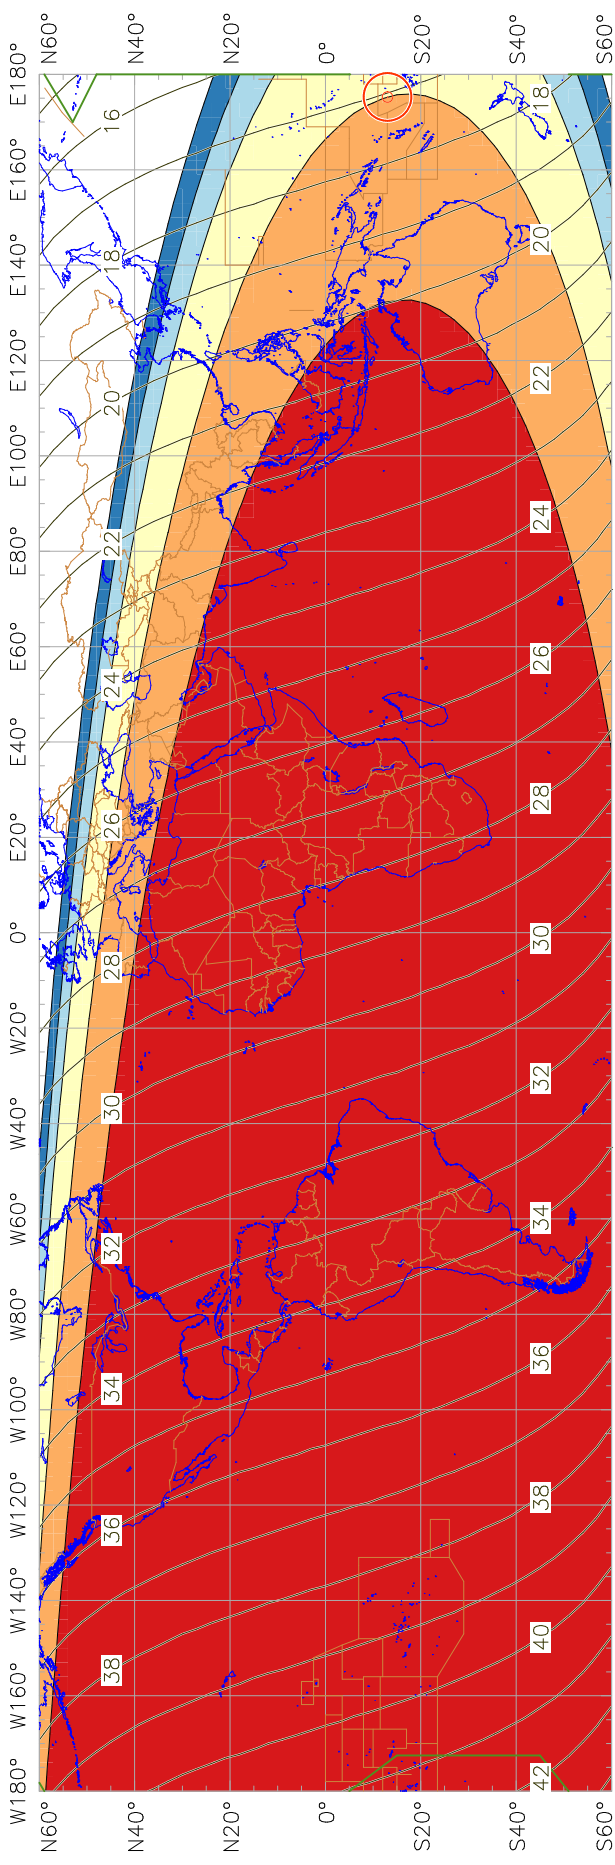

Visibility of the New Crescent Moon for 1994 November 4 (Jumada al-Ahira 1415 AH)

New Moon occurred at 1994 November 3 at 13:35 UT
 Age of the Moon at first visibility with the naked eye = 17.05 hours

Age of the Moon in hours at the "Best time" ————20—————

New Crescent Moon Visibility Key – Colour Coding of Shaded Areas

- A – Easily visible to the naked eye
- B – Visible to the naked eye under perfect conditions
- C – May need optical aid to find the crescent moon initially
- Moon sets before the Sun
- D – Will need optical aid to find the crescent moon
- E – Not visible with a conventional telescope
- F – Not visible – below the Danjon limit
- Moon prior to conjunction (new moon)
- Predicted location of first visibility with the naked eye
- Predicted location of first visibility with a telescope