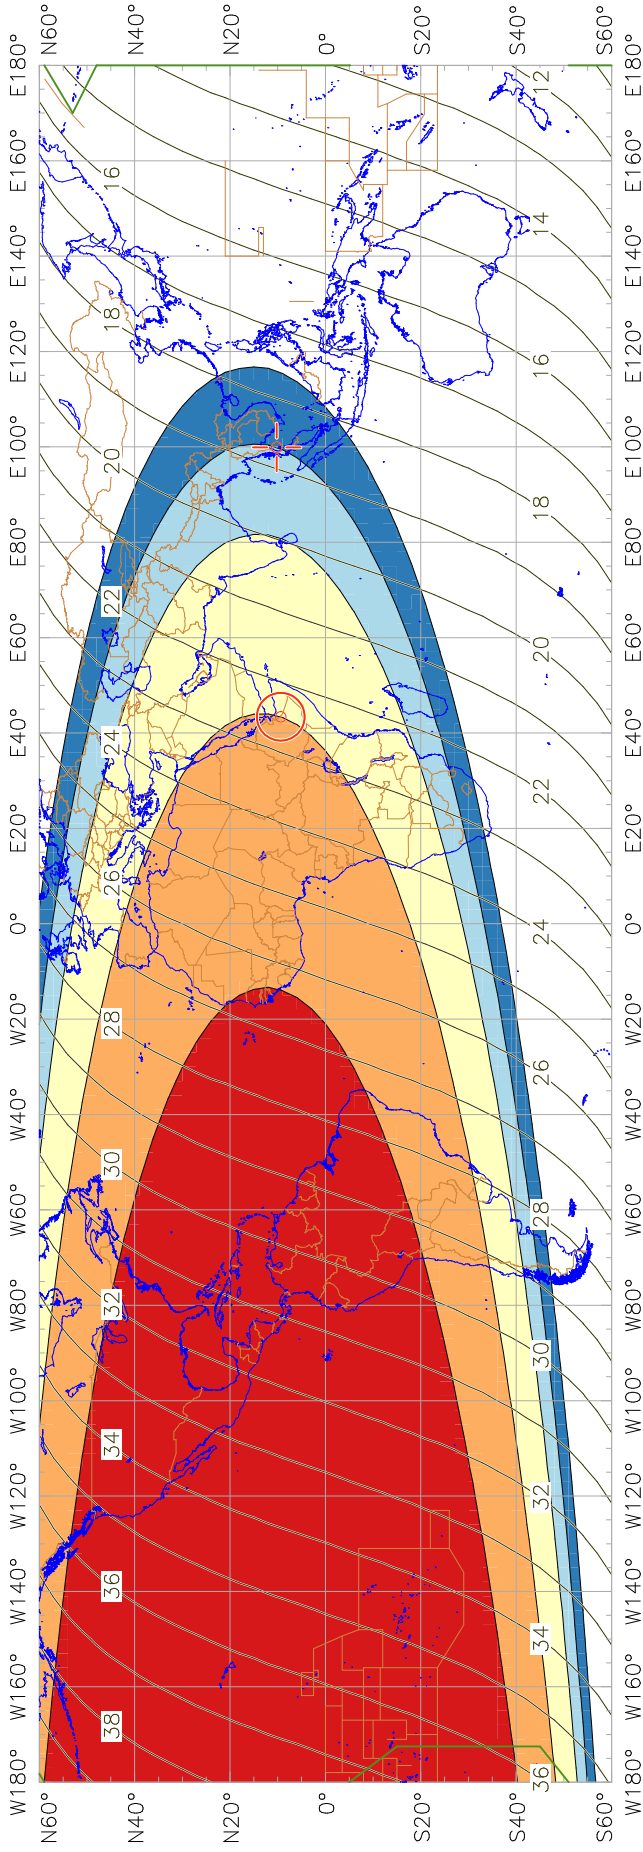

# Visibility of the New Crescent Moon for 1994 May 11 (Dhu al-Hijja 1414 AH)

New Moon occurred at 1994 May 10 at 17:07 UT

Age of the Moon at first visibility with the naked eye = 22.49 hours

Age of the Moon in hours at the "Best time" ———— 20

Age of the Moon at first visibility with a telescope = 18.68 hours

## New Crescent Moon Visibility Key – Colour Coding of Shaded Areas

- A – Easily visible to the naked eye
- B – Visible to the naked eye under perfect conditions
- C – May need optical aid to find the crescent moon initially
- Moon sets before the Sun
- D – Will need optical aid to find the crescent moon
- E – Not visible with a conventional telescope
- F – Not visible – below the Danjon limit
- Moon prior to conjunction (new moon)
- Predicted location of first visibility with the naked eye
- Predicted location of first visibility with a telescope