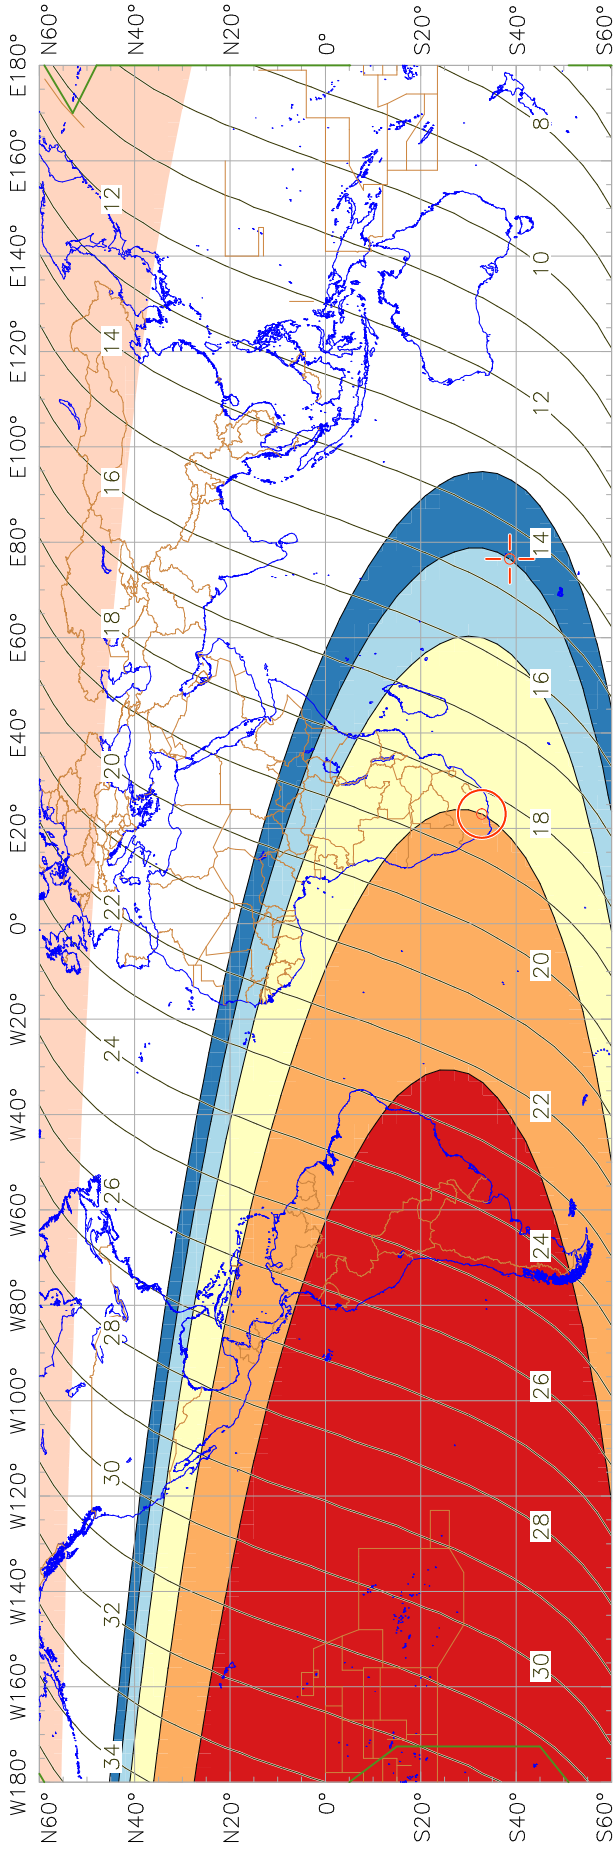

Visibility of the New Crescent Moon for 1994 July 9 (Safar 1415 AH)

New Moon occurred at 1994 July 8 at 21:37 UT

Age of the Moon at first visibility with the naked eye = 18.34 hours

Age of the Moon in hours at the "Best time" ———— 20

Age of the Moon at first visibility with a telescope = 14.49 hours

New Crescent Moon Visibility Key – Colour Coding of Shaded Areas

- | | |
|--|--|
| <ul style="list-style-type: none"> A – Easily visible to the naked eye B – Visible to the naked eye under perfect conditions C – May need optical aid to find the crescent moon initially Moon sets before the Sun Predicted location of first visibility with the naked eye | <ul style="list-style-type: none"> D – Will need optical aid to find the crescent moon E – Not visible with a conventional telescope F – Not visible – below the Danjon limit Moon prior to conjunction (new moon) + Predicted location of first visibility with a telescope |
|--|--|