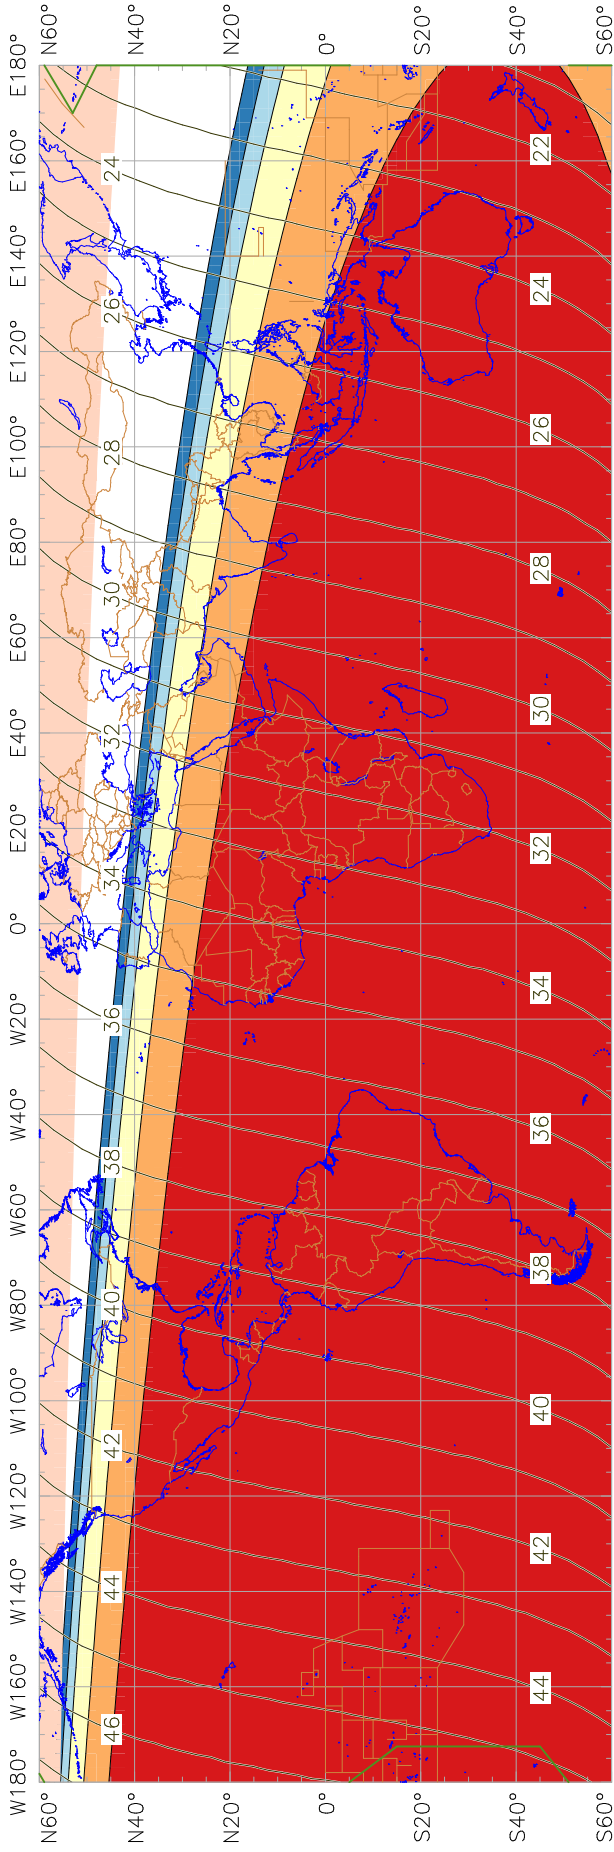

# Visibility of the New Crescent Moon for 1994 August 8 (Rabi al-Awwal 1415 AH)

New Moon occurred at 1994 August 7 at 08:45 UT

Age of the Moon in hours at the "Best time" ————20———

## New Crescent Moon Visibility Key – Colour Coding of Shaded Areas

- A – Easily visible to the naked eye
- B – Visible to the naked eye under perfect conditions
- C – May need optical aid to find the crescent moon initially
- Moon sets before the Sun
- D – Will need optical aid to find the crescent moon
- E – Not visible with a conventional telescope
- F – Not visible – below the Danjon limit
- Moon prior to conjunction (new moon)
- Predicted location of first visibility with the naked eye
- Predicted location of first visibility with a telescope