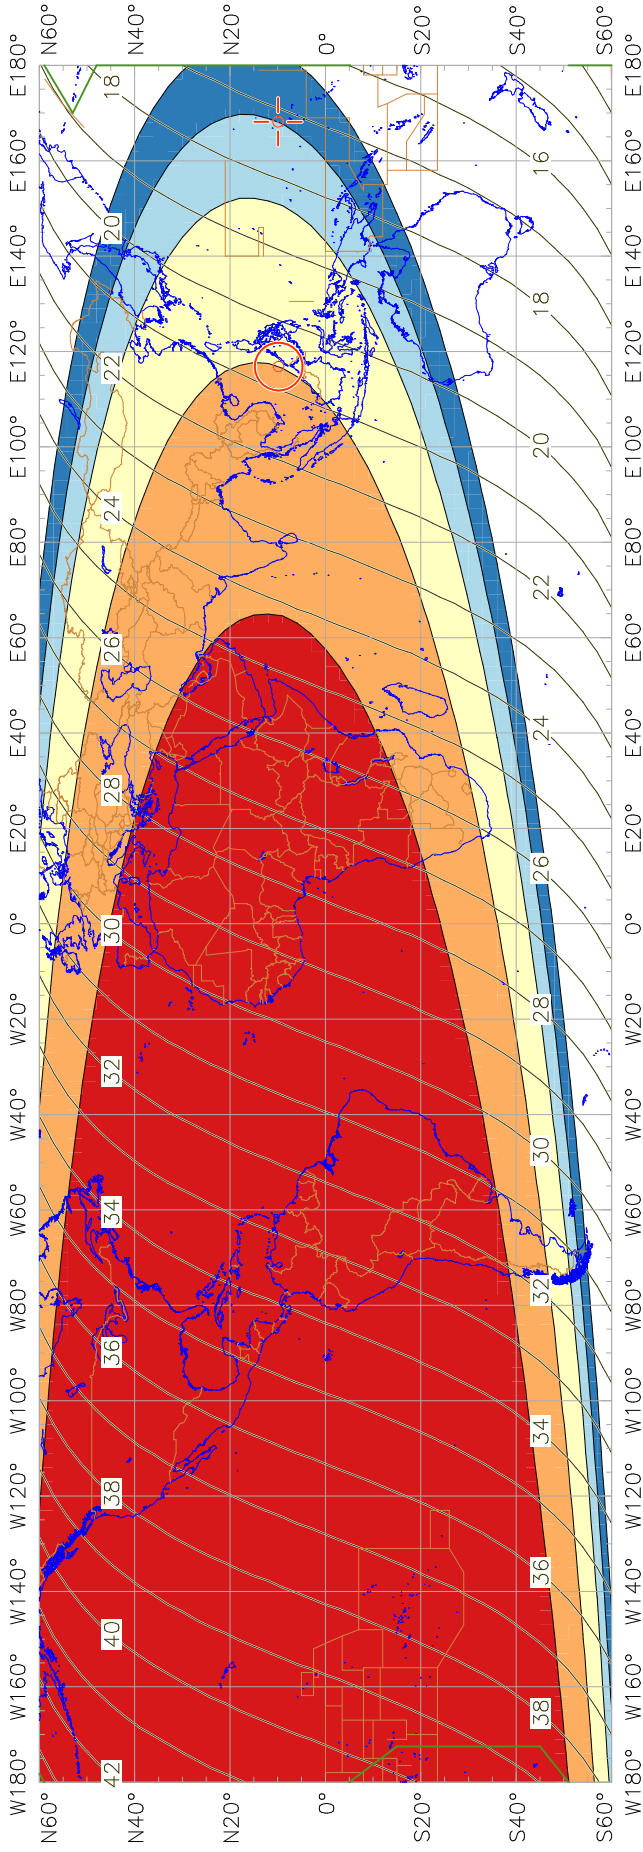

Visibility of the New Crescent Moon for 1993 May 22 (Dhu al-Hijja 1413 AH)

New Moon occurred at 1993 May 21 at 14:06 UT

Age of the Moon at first visibility with the naked eye = 20.66 hours

Age of the Moon in hours at the "Best time" ———— 20

Age of the Moon at first visibility with a telescope = 17.19 hours

New Crescent Moon Visibility Key – Colour Coding of Shaded Areas

- A – Easily visible to the naked eye
- B – Visible to the naked eye under perfect conditions
- C – May need optical aid to find the crescent moon initially
- Moon sets before the Sun
- Predicted location of first visibility with the naked eye
- D – Will need optical aid to find the crescent moon
- E – Not visible with a conventional telescope
- F – Not visible – below the Danjon limit
- Moon prior to conjunction (new moon)
- Predicted location of first visibility with a telescope